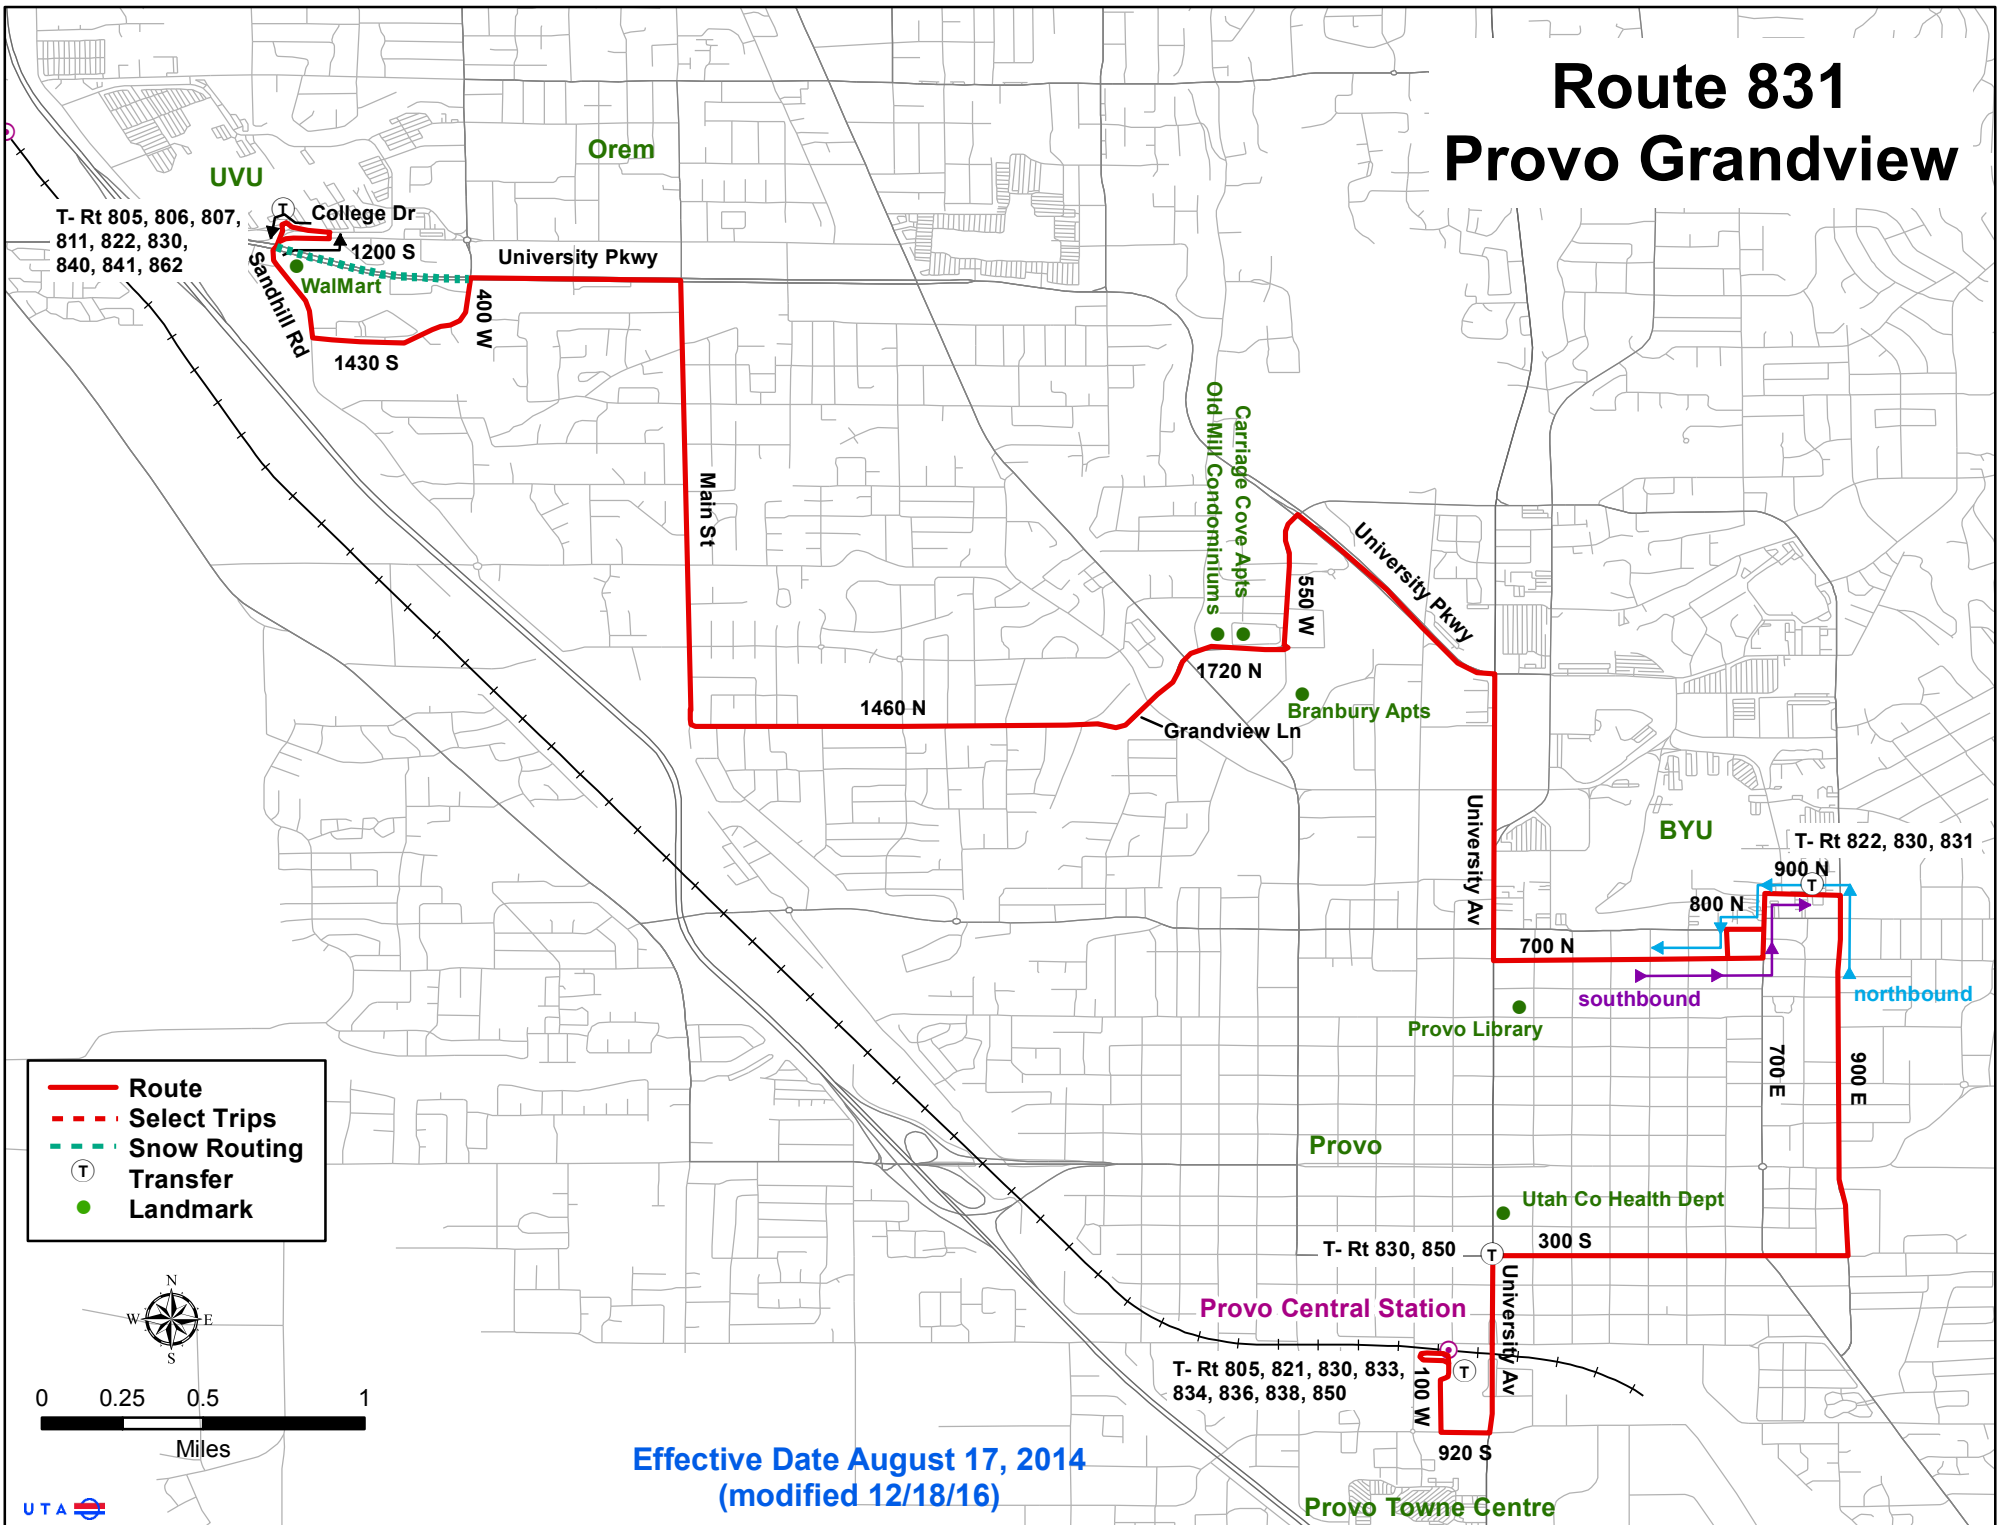

Route 831 Provo Grandview

Effective Date August 17, 2014
(modified 12/18/16)