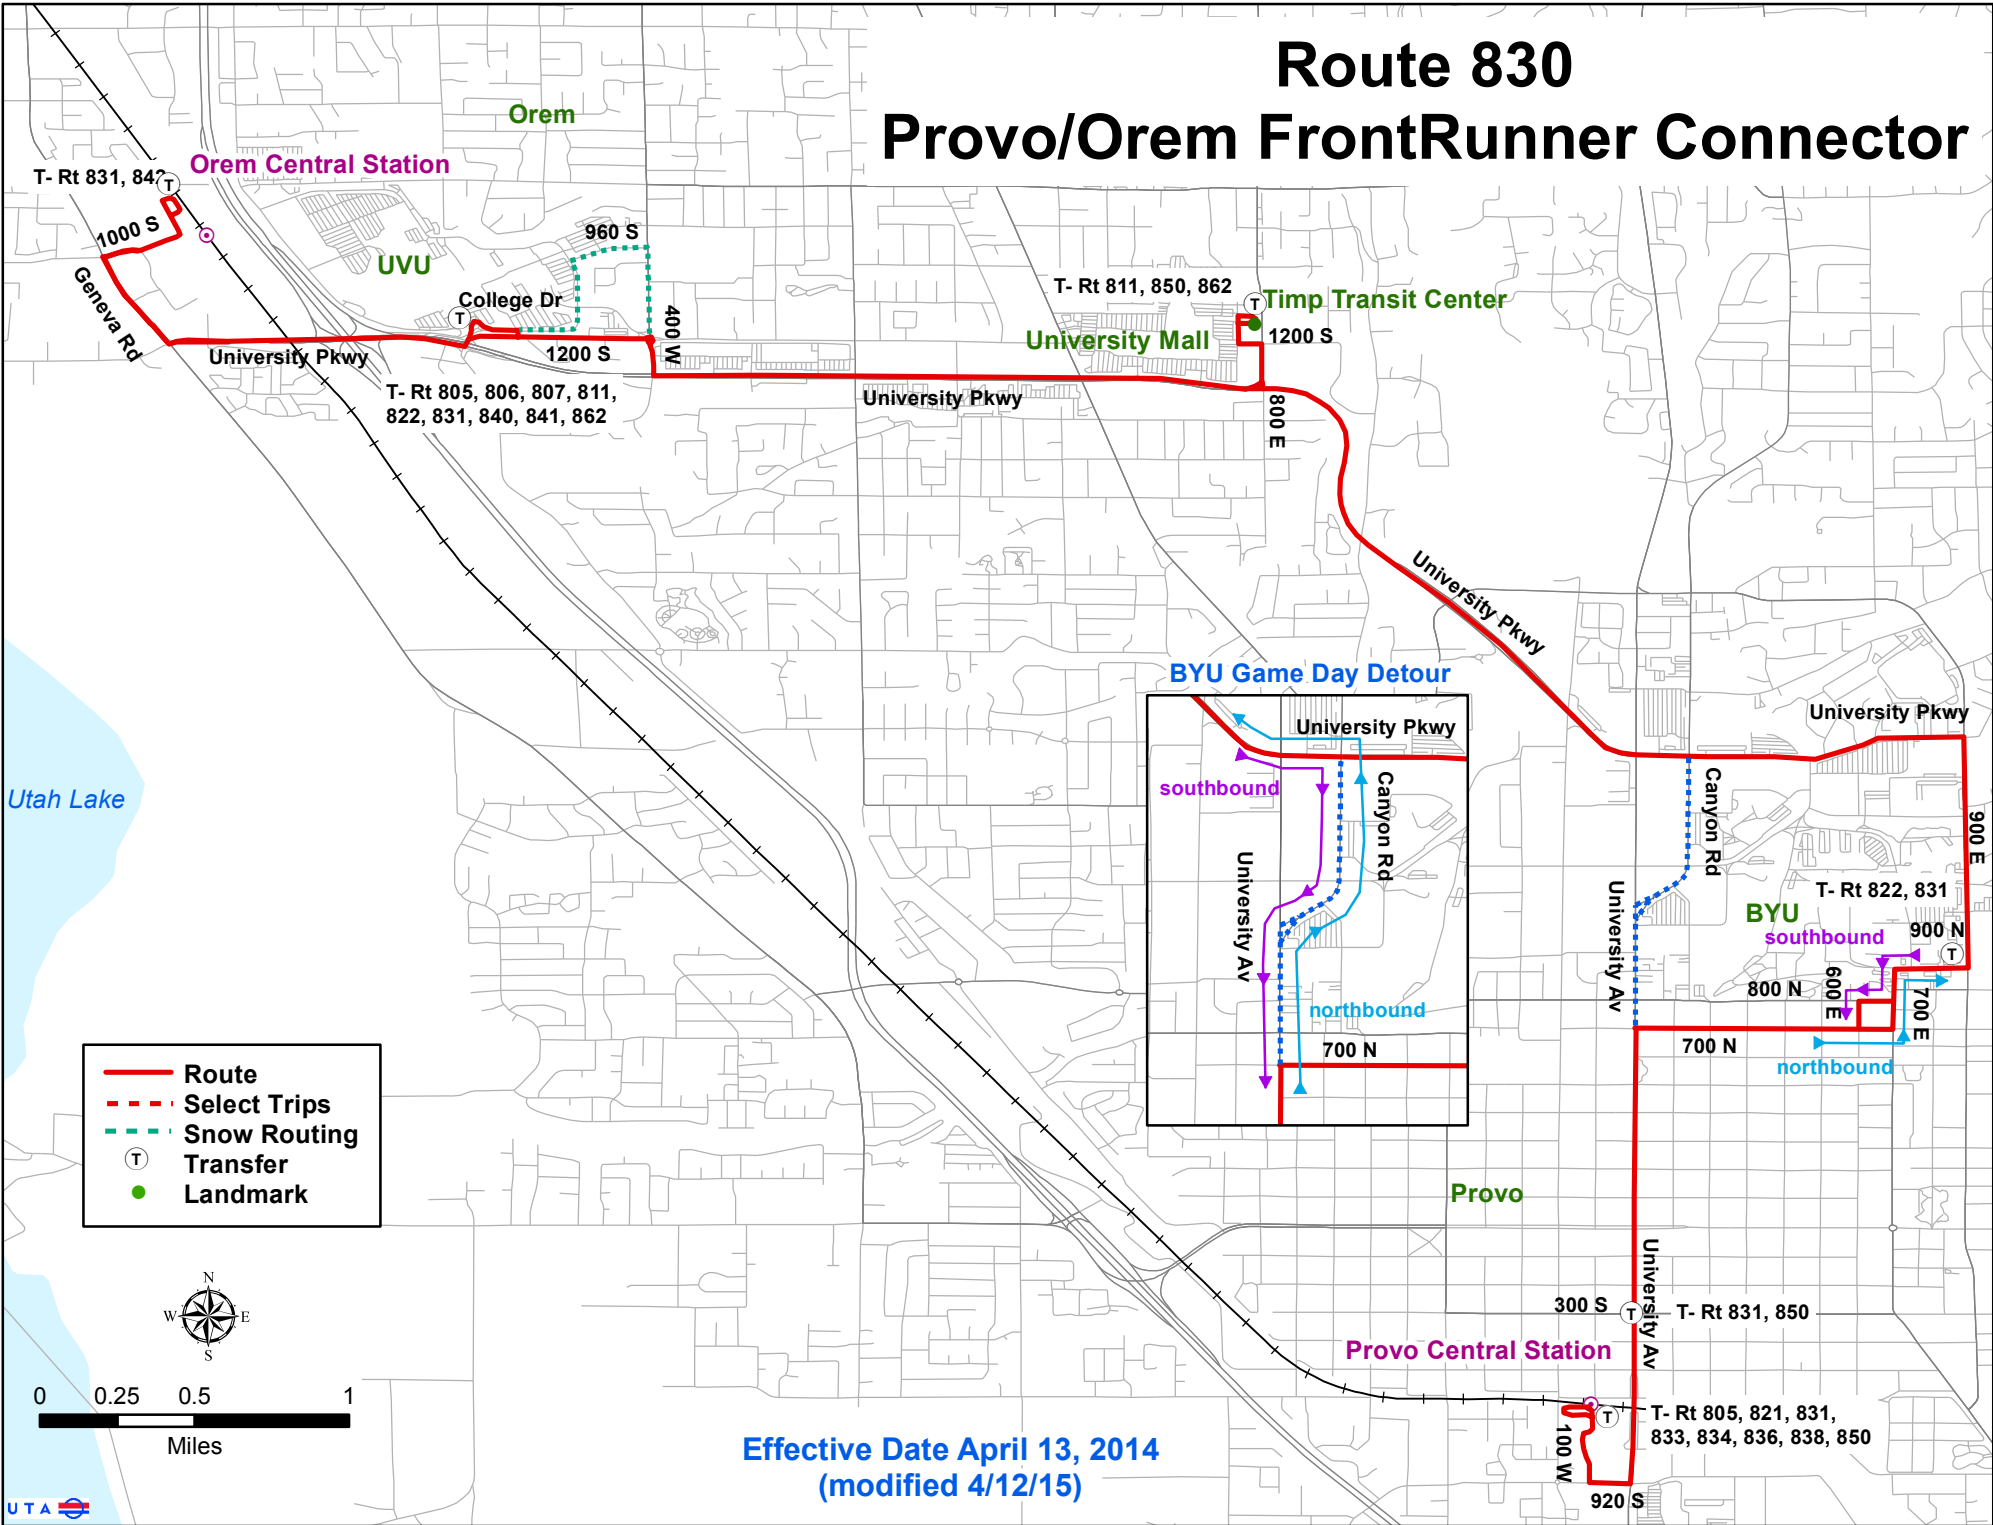

Route 830

Provo/Orem FrontRunner Connector

- Route
- - - Select Trips
- - - Snow Routing
- Ⓣ Transfer
- Landmark

Effective Date April 13, 2014
(modified 4/12/15)