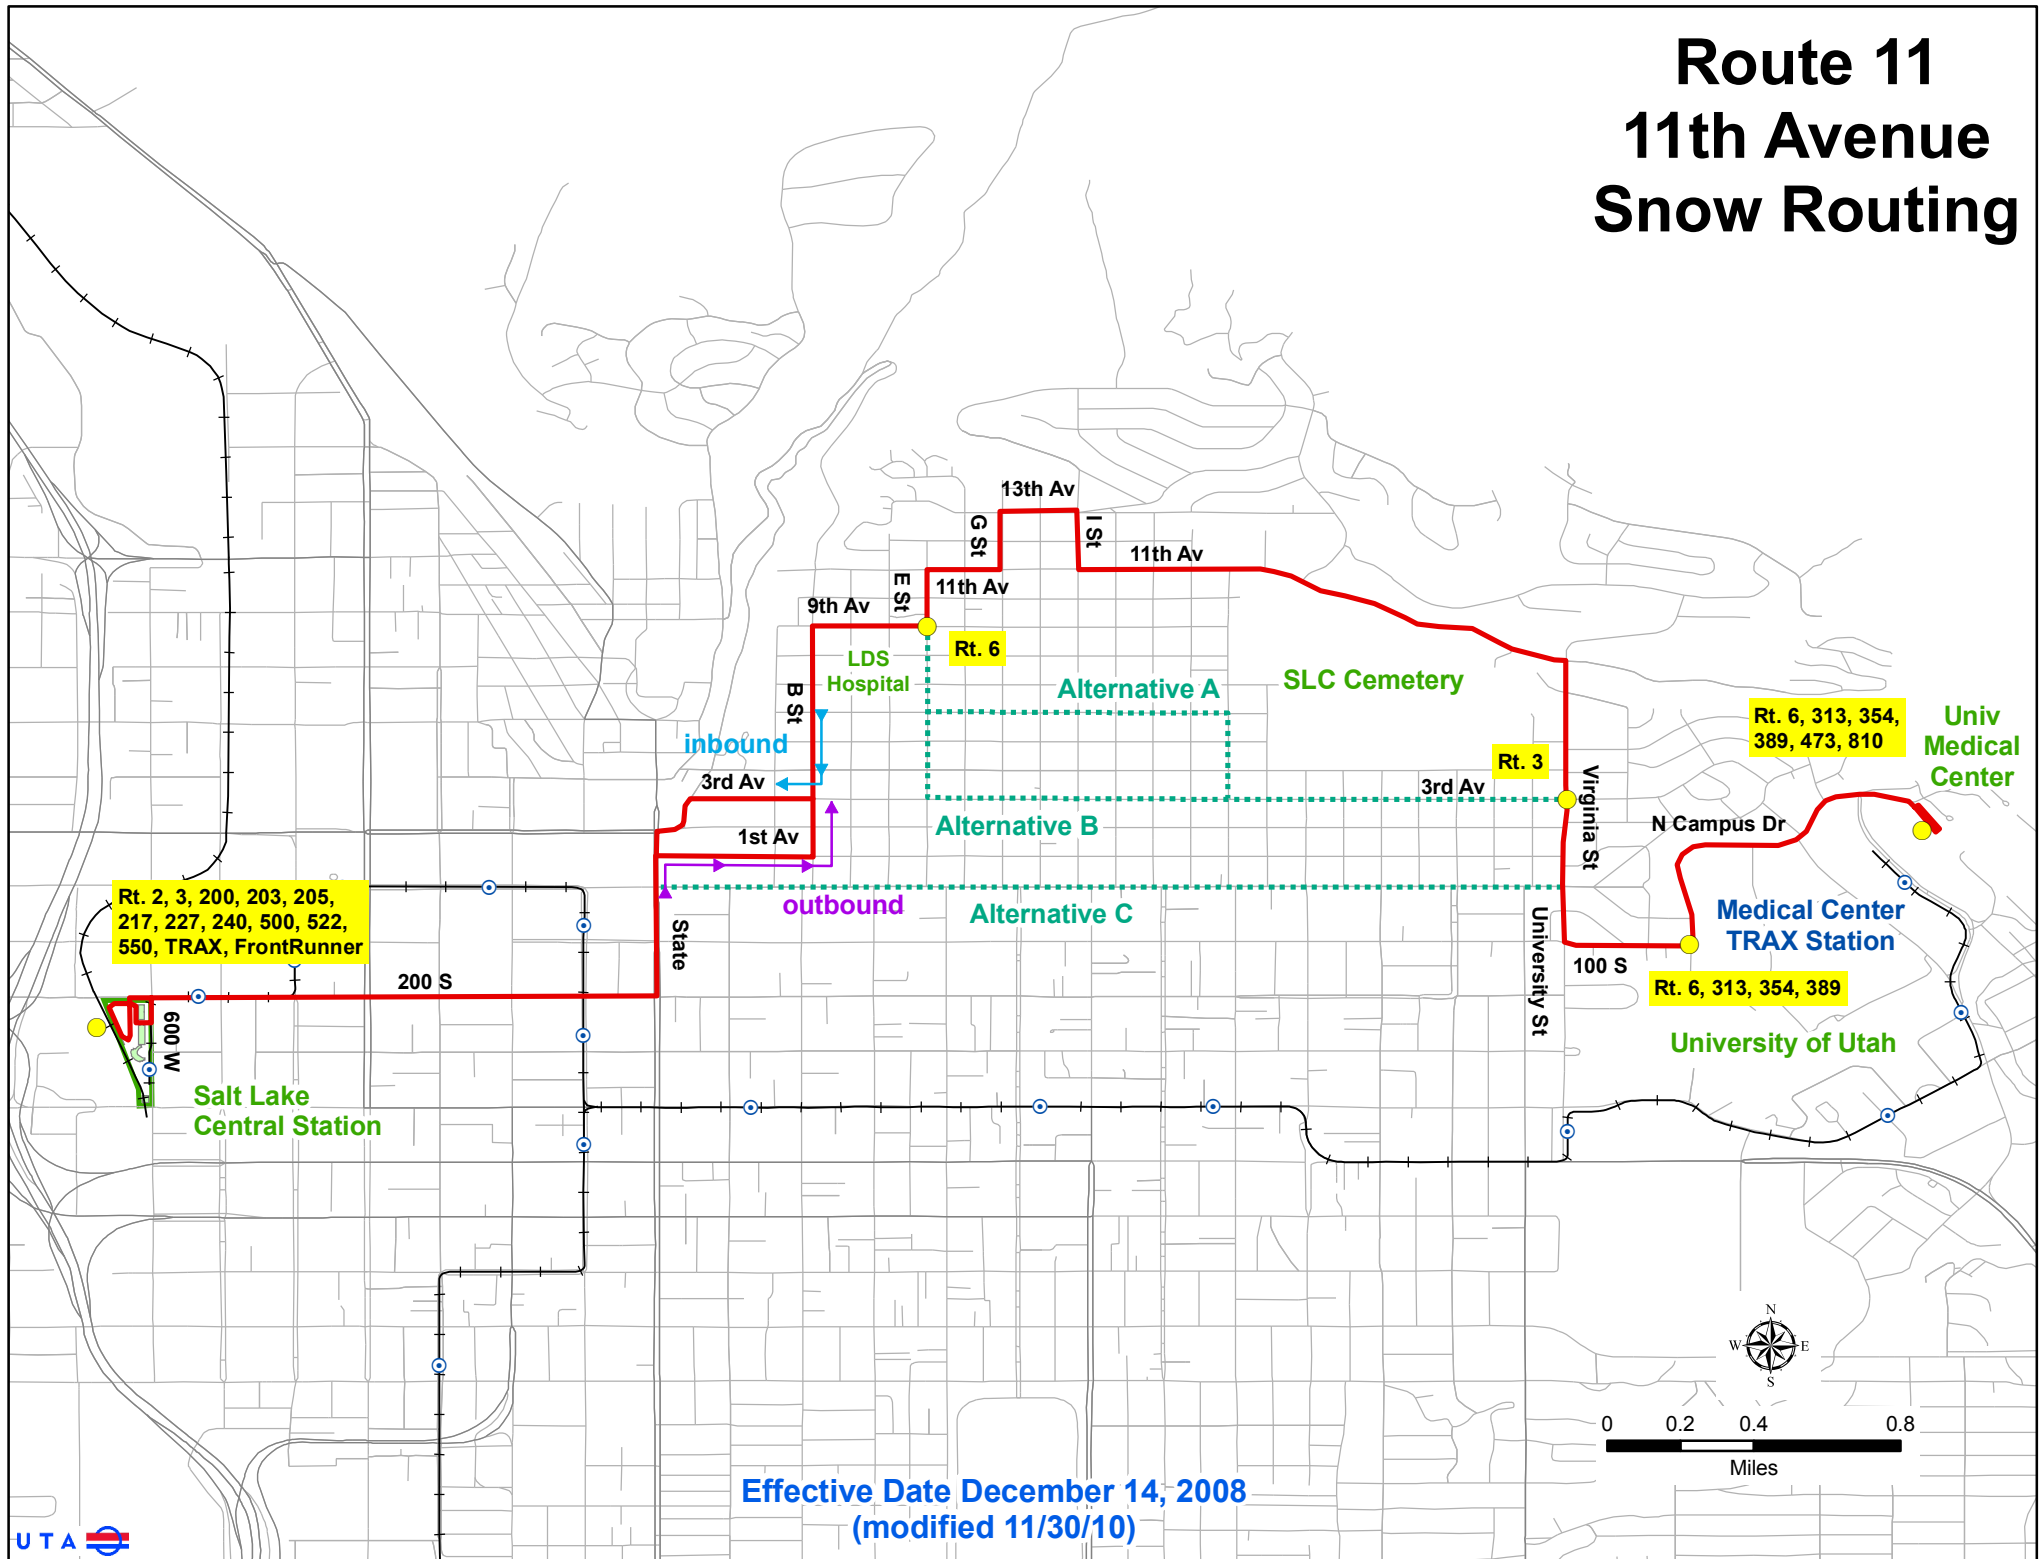

Route 11 11th Avenue Snow Routing

Effective Date December 14, 2008
(modified 11/30/10)