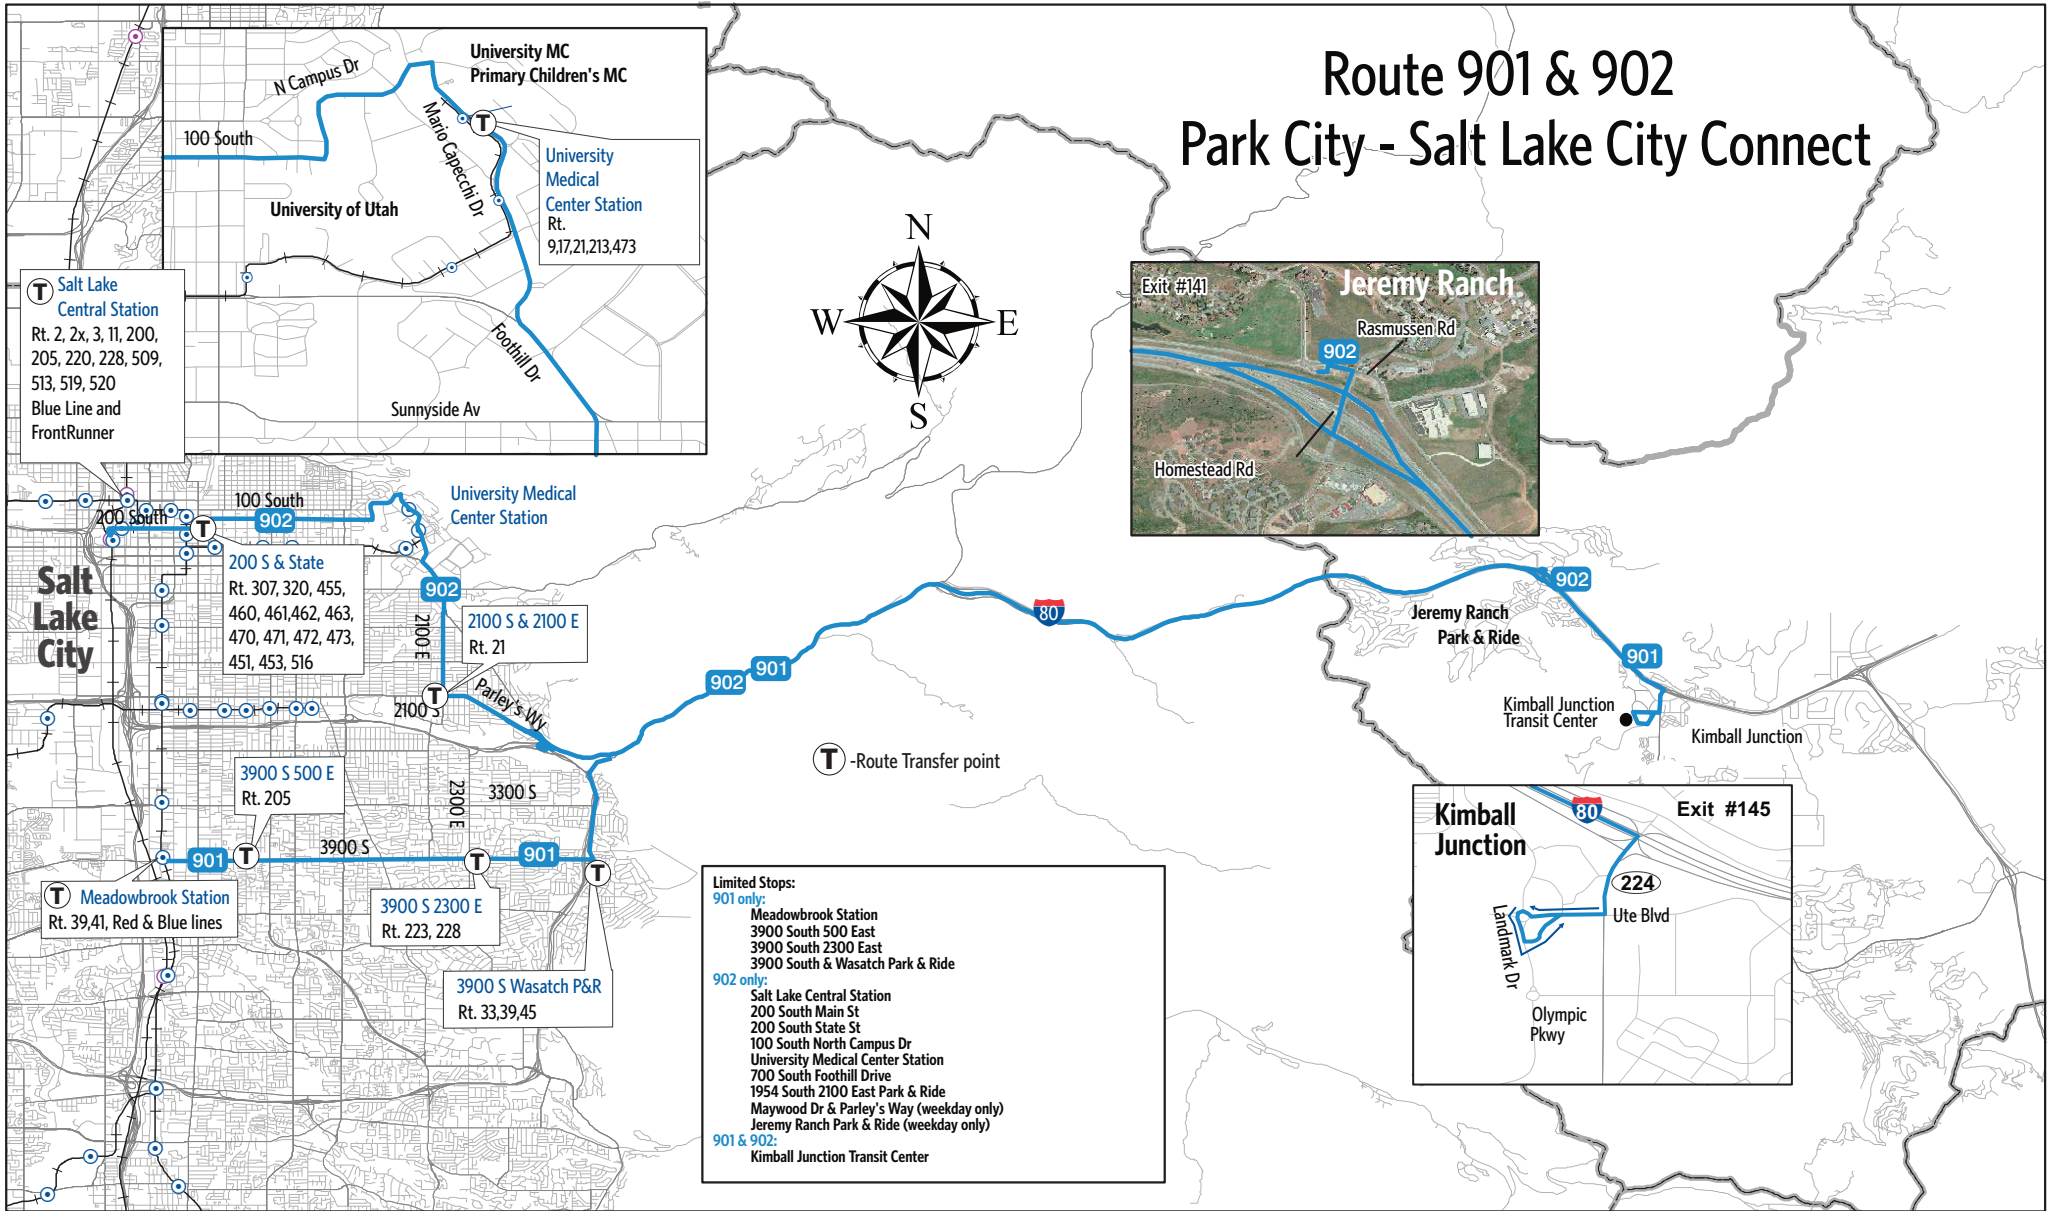

# Route 901 & 902 Park City - Salt Lake City Connect

**T** Salt Lake Central Station  
Rt. 2, 2x, 3, 11, 200, 205, 220, 228, 509, 513, 519, 520  
Blue Line and FrontRunner

University Medical Center Station  
Rt. 9, 17, 21, 213, 473

200 S & State  
Rt. 307, 320, 455, 460, 461, 462, 463, 470, 471, 472, 473, 451, 453, 516

2100 S & 2100 E  
Rt. 21

3900 S 500 E  
Rt. 205

3900 S 2300 E  
Rt. 223, 228

3900 S Wasatch P&R  
Rt. 33, 39, 45

**T** Meadowbrook Station  
Rt. 39, 41, Red & Blue lines

**Limited Stops:**  
**901 only:**  
 Meadowbrook Station  
 3900 South 500 East  
 3900 South 2300 East  
 3900 South & Wasatch Park & Ride  
**902 only:**  
 Salt Lake Central Station  
 200 South Main St  
 200 South State St  
 100 South North Campus Dr  
 University Medical Center Station  
 700 South Foothill Drive  
 1954 South 2100 East Park & Ride  
 Maywood Dr & Parley's Way (weekday only)  
 Jeremy Ranch Park & Ride (weekday only)  
**901 & 902:**  
 Kimball Junction Transit Center

**T** -Route Transfer point