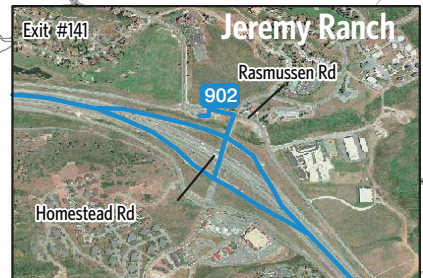

# Route 901 & 902 Park City - Salt Lake City Connect

**T** Salt Lake Central Station  
Rt. 2, 2x, 3, 11, 200, 205, 220, 228, 509, 513, 519, 520  
Blue Line and FrontRunner

University Medical Center Station  
Rt. 9, 17, 21, 213, 473

200 S & State  
Rt. 307, 320, 455, 460, 461, 462, 463, 470, 471, 472, 473, 451, 453, 516

2100 S & 2100 E  
Rt. 21

3900 S 500 E  
Rt. 205

3900 S 2300 E  
Rt. 223, 228

3900 S Wasatch P&R  
Rt. 33, 39, 45

**T** Meadowbrook Station  
Rt. 39, 41, Red & Blue lines

**Limited Stops:**  
**901 only:**  
 Meadowbrook Station  
 3900 South 500 East  
 3900 South 2300 East  
 3900 South & Wasatch Park & Ride  
**902 only:**  
 Salt Lake Central Station  
 200 South Main St  
 200 South State St  
 100 South North Campus Dr  
 University Medical Center Station  
 700 South Foothill Drive  
 1954 South 2100 East Park & Ride  
 Maywood Dr & Parley's Way (weekday only)  
 Jeremy Ranch Park & Ride (weekday only)  
**901 & 902:**  
 Kimball Junction Transit Center

**T** -Route Transfer point