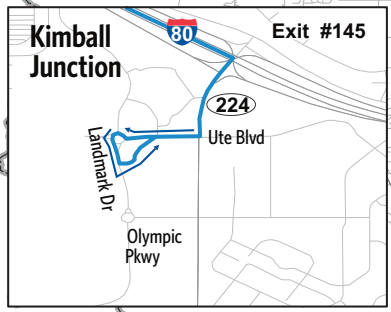

# Route 901 & 902 Park City - Salt Lake City Connect

**T** Salt Lake Central Station  
Rt. 2, 2x, 3, 11, 200, 205, 220, 228, 509, 513, 519, 520  
Blue Line and FrontRunner

University Medical Center Station  
Rt. 9, 17, 21, 213, 473

200 S & State  
Rt. 307, 320, 455, 460, 461, 462, 463, 470, 471, 472, 473, 451, 453, 516

2100 S & 2100 E  
Rt. 21

3900 S 500 E  
Rt. 205

3900 S 2300 E  
Rt. 223, 228

3900 S Wasatch P&R  
Rt. 33, 39, 45

**T** Meadowbrook Station  
Rt. 39, 41, Red & Blue lines

**Limited Stops:**  
**901 only:**  
 Meadowbrook Station  
 3900 South 500 East  
 3900 South 2300 East  
 3900 South & Wasatch Park & Ride  
**902 only:**  
 Salt Lake Central Station  
 200 South Main St  
 200 South State St  
 100 South North Campus Dr  
 University Medical Center Station  
 700 South Foothill Drive  
 1954 South 2100 East Park & Ride  
 Maywood Dr & Parley's Way (weekday only)  
 Jeremy Ranch Park & Ride (weekday only)  
**901 & 902:**  
 Kimball Junction Transit Center

**T** -Route Transfer point