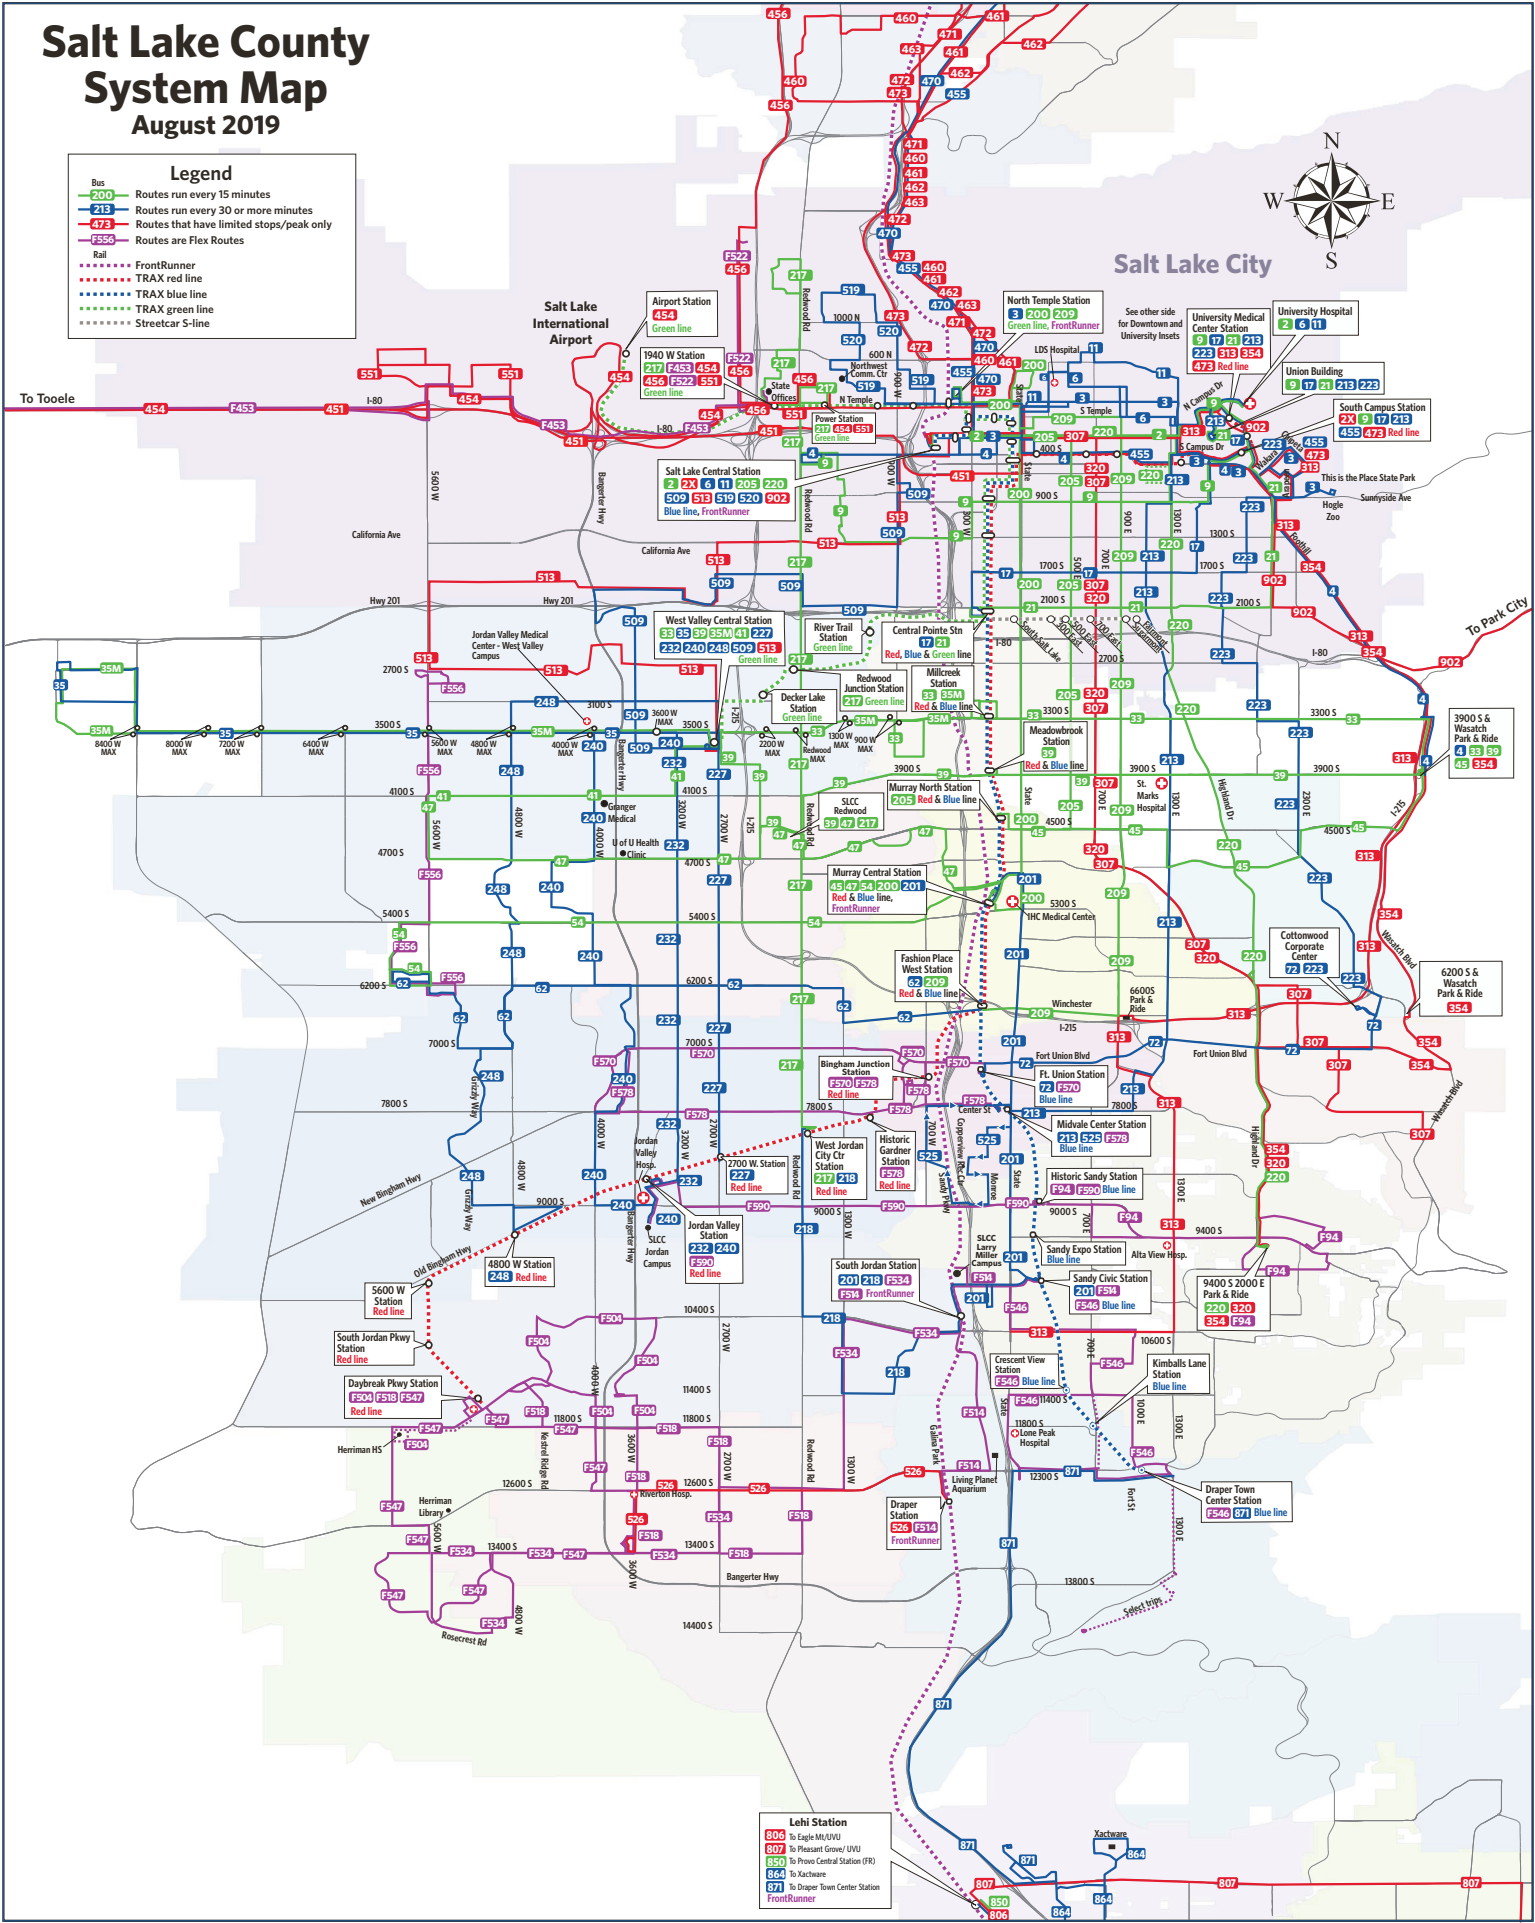

Salt Lake County System Map

August 2019

Legend

- 200 Bus Routes run every 15 minutes
- 213 Bus Routes run every 30 or more minutes
- 273 Bus Routes that have limited stops/peak only
- F556 Bus Routes are Flex Routes
- Rail FrontRunner
- TRAX red line
- TRAX blue line
- TRAX green line
- Streetcar S-line