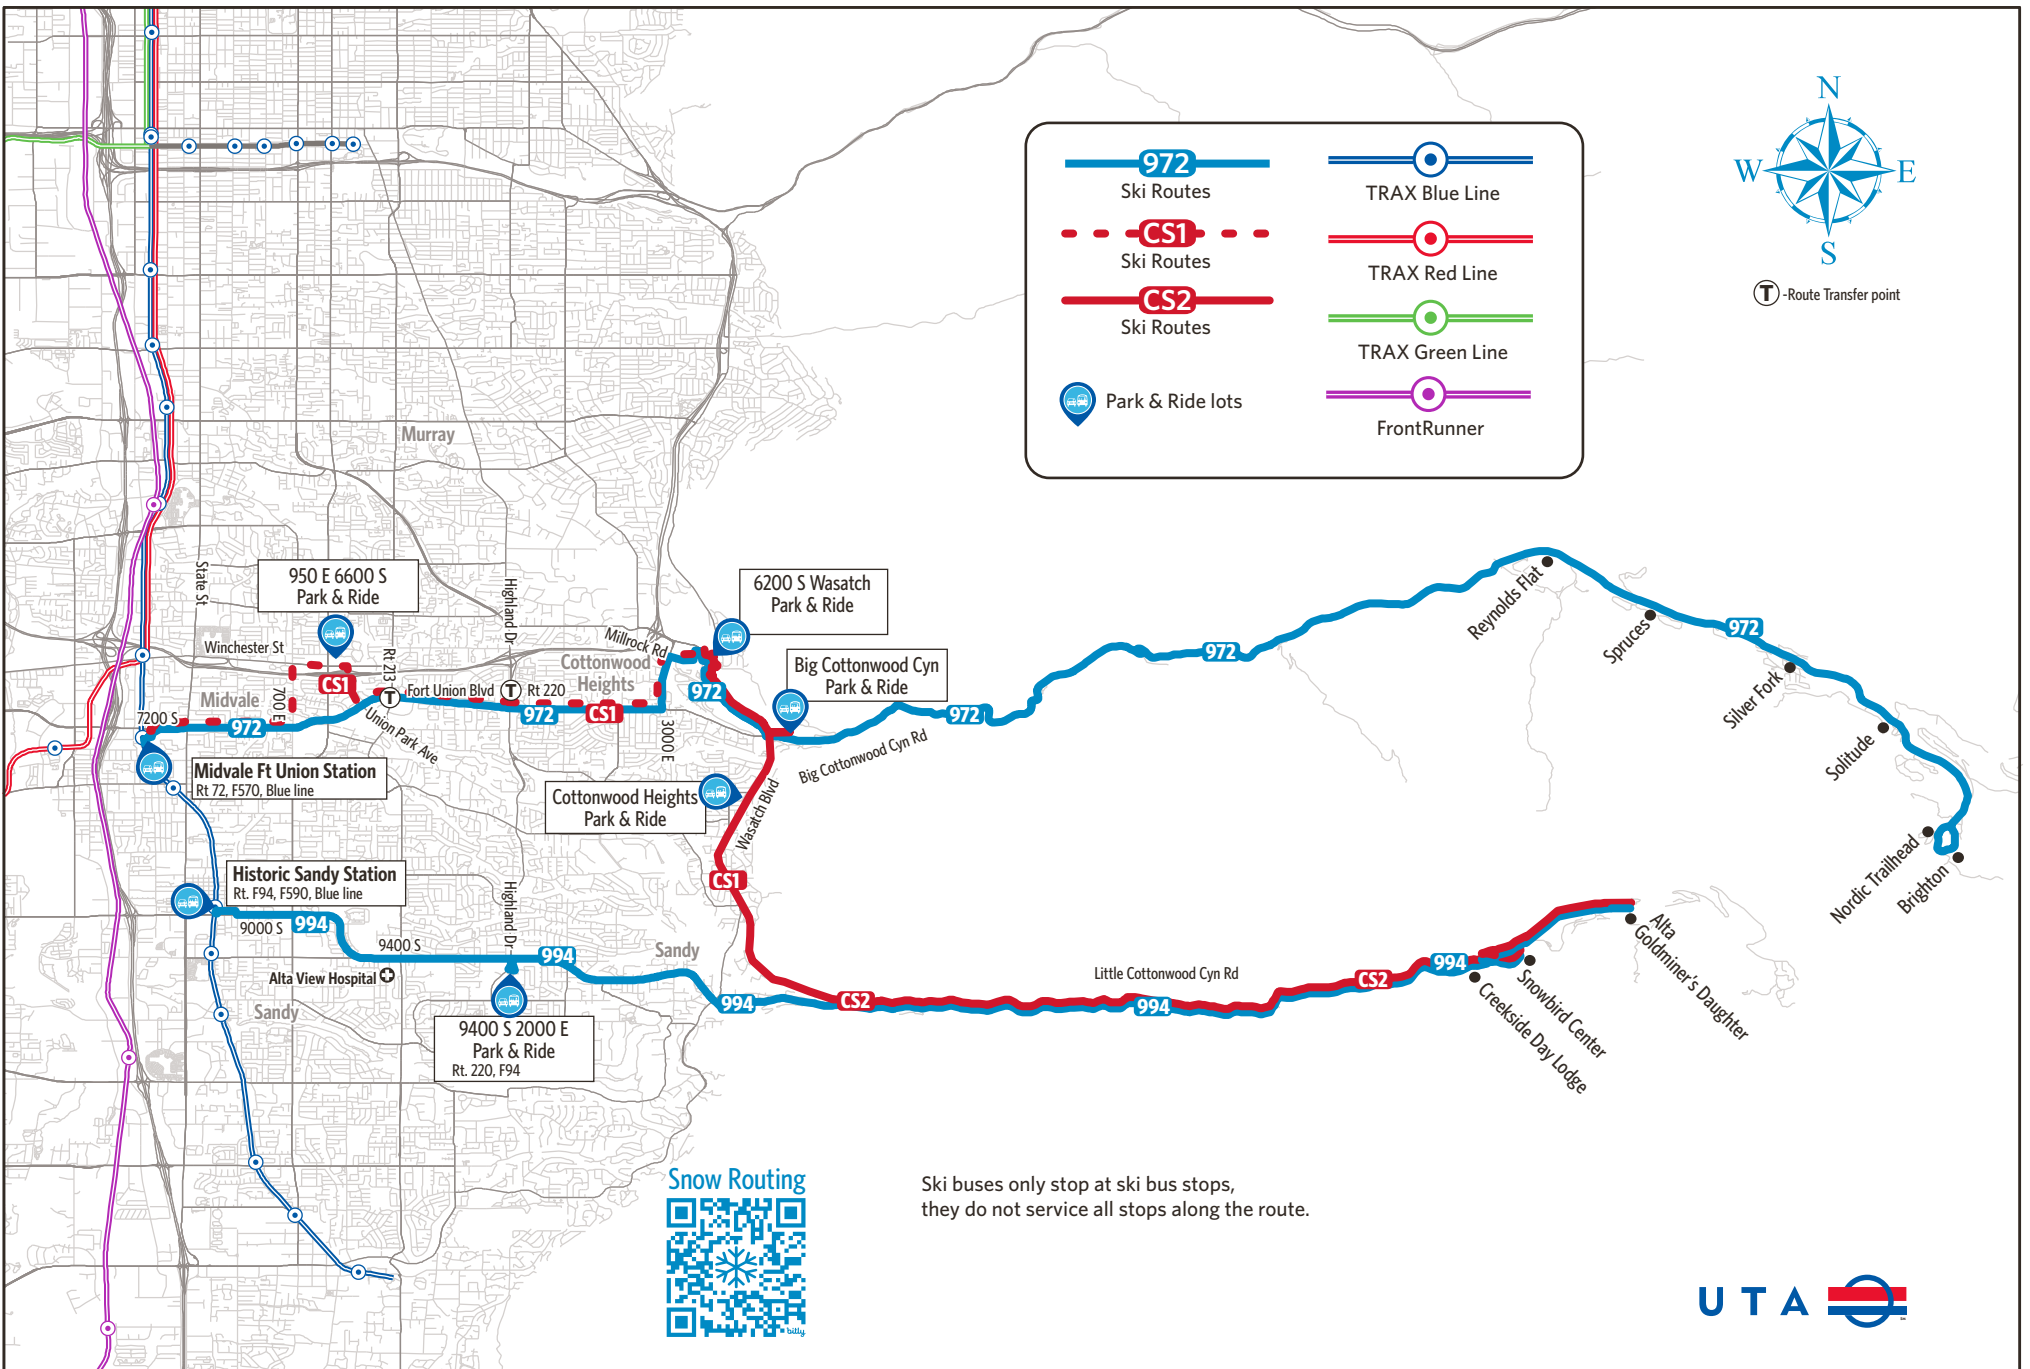

CS1/CS2 Up to Snowbird/Alta

	Midvale Ft. Union Station	Ft. Union & Highland Dr	6200 S Wasatch Park & Ride	Big Cottonwood Canyon Park & Ride	8200 S Wasatch Park & Ride	Snowbird Entry 1	Snowbird Center	Goldminer's Daughter
CS1	600a	610a	620a	625a	633a	651a	656a	706a
	630	640	650	655	703	721	726	736
	700	710	720	725	733	751	756	806
	730	740	750	755	803	821	826	836
	800	810	820	825	833	851	856	906
CS2	---	---	850	855	903	921	926	936
	---	---	920	925	933	951	956	1006
	---	---	950	955	1003	1021	1026	1036
	---	---	1020	1025	1033	1051	1056	1106
	---	---	1050	1055	1103	1121	1126	1136
	---	---	1120	1125	1133	1151	1156	1206p
	---	---	1150	1155	1203p	1221p	1226p	1236
	---	---	1220p	1225p	1233	1251	1256	106
	---	---	1250	1255	103	121	126	136
	---	---	120	125	133	151	156	206
	---	---	150	155	203	221	226	236
	---	---	220	225	233	251	256	306
	---	---	250	255	303	321	326	336
	---	---	320	325	333	351	356	406
	---	---	350	355	403	421	426	436
	---	---	420	425	433	451	456	506
	---	---	450	455	503	521	526	536
---	---	520	525	533	551	556	606	

Down to Midvale Fort Union Station

	Goldminer's Daughter	Snowbird Center	Snowbird Entry 1	8200 S Wasatch Park & Ride	Big Cottonwood Canyon Park & Ride	6200 S Wasatch Park & Ride	Midvale Ft. Union Station
CS2	754a	759a	804a	826a	832a	837a	---
	824	829	834	856	902	907	---
	854	859	904	926	932	937	---
	924	929	934	956	1002	1007	---
	954	959	1004	1026	1032	1037	---
	1024	1029	1034	1056	1102	1107	---
	1054	1059	1104	1126	1132	1137	---
	1124	1129	1134	1156	1202p	1207p	---
	1154	1159	1204p	1226p	1232	1237	---
	1224p	1229p	1234	1256	102	107	---
	1254	1259	104	126	132	137	---
	124	129	134	156	202	207	---
	154	159	204	226	232	237	---
	224	229	234	256	302	307	---
	254	259	304	326	332	337	---
	324	329	334	356	402	407	---
	354	359	404	426	432	437	---
424	429	434	456	502	507	---	
CS1	454	459	504	526	532	537	555
	524	529	534	556	602	607	625
	554	559	604	626	632	637	655
	624	629	634	656	702	707	725
	654	659	704	726	732	737	755