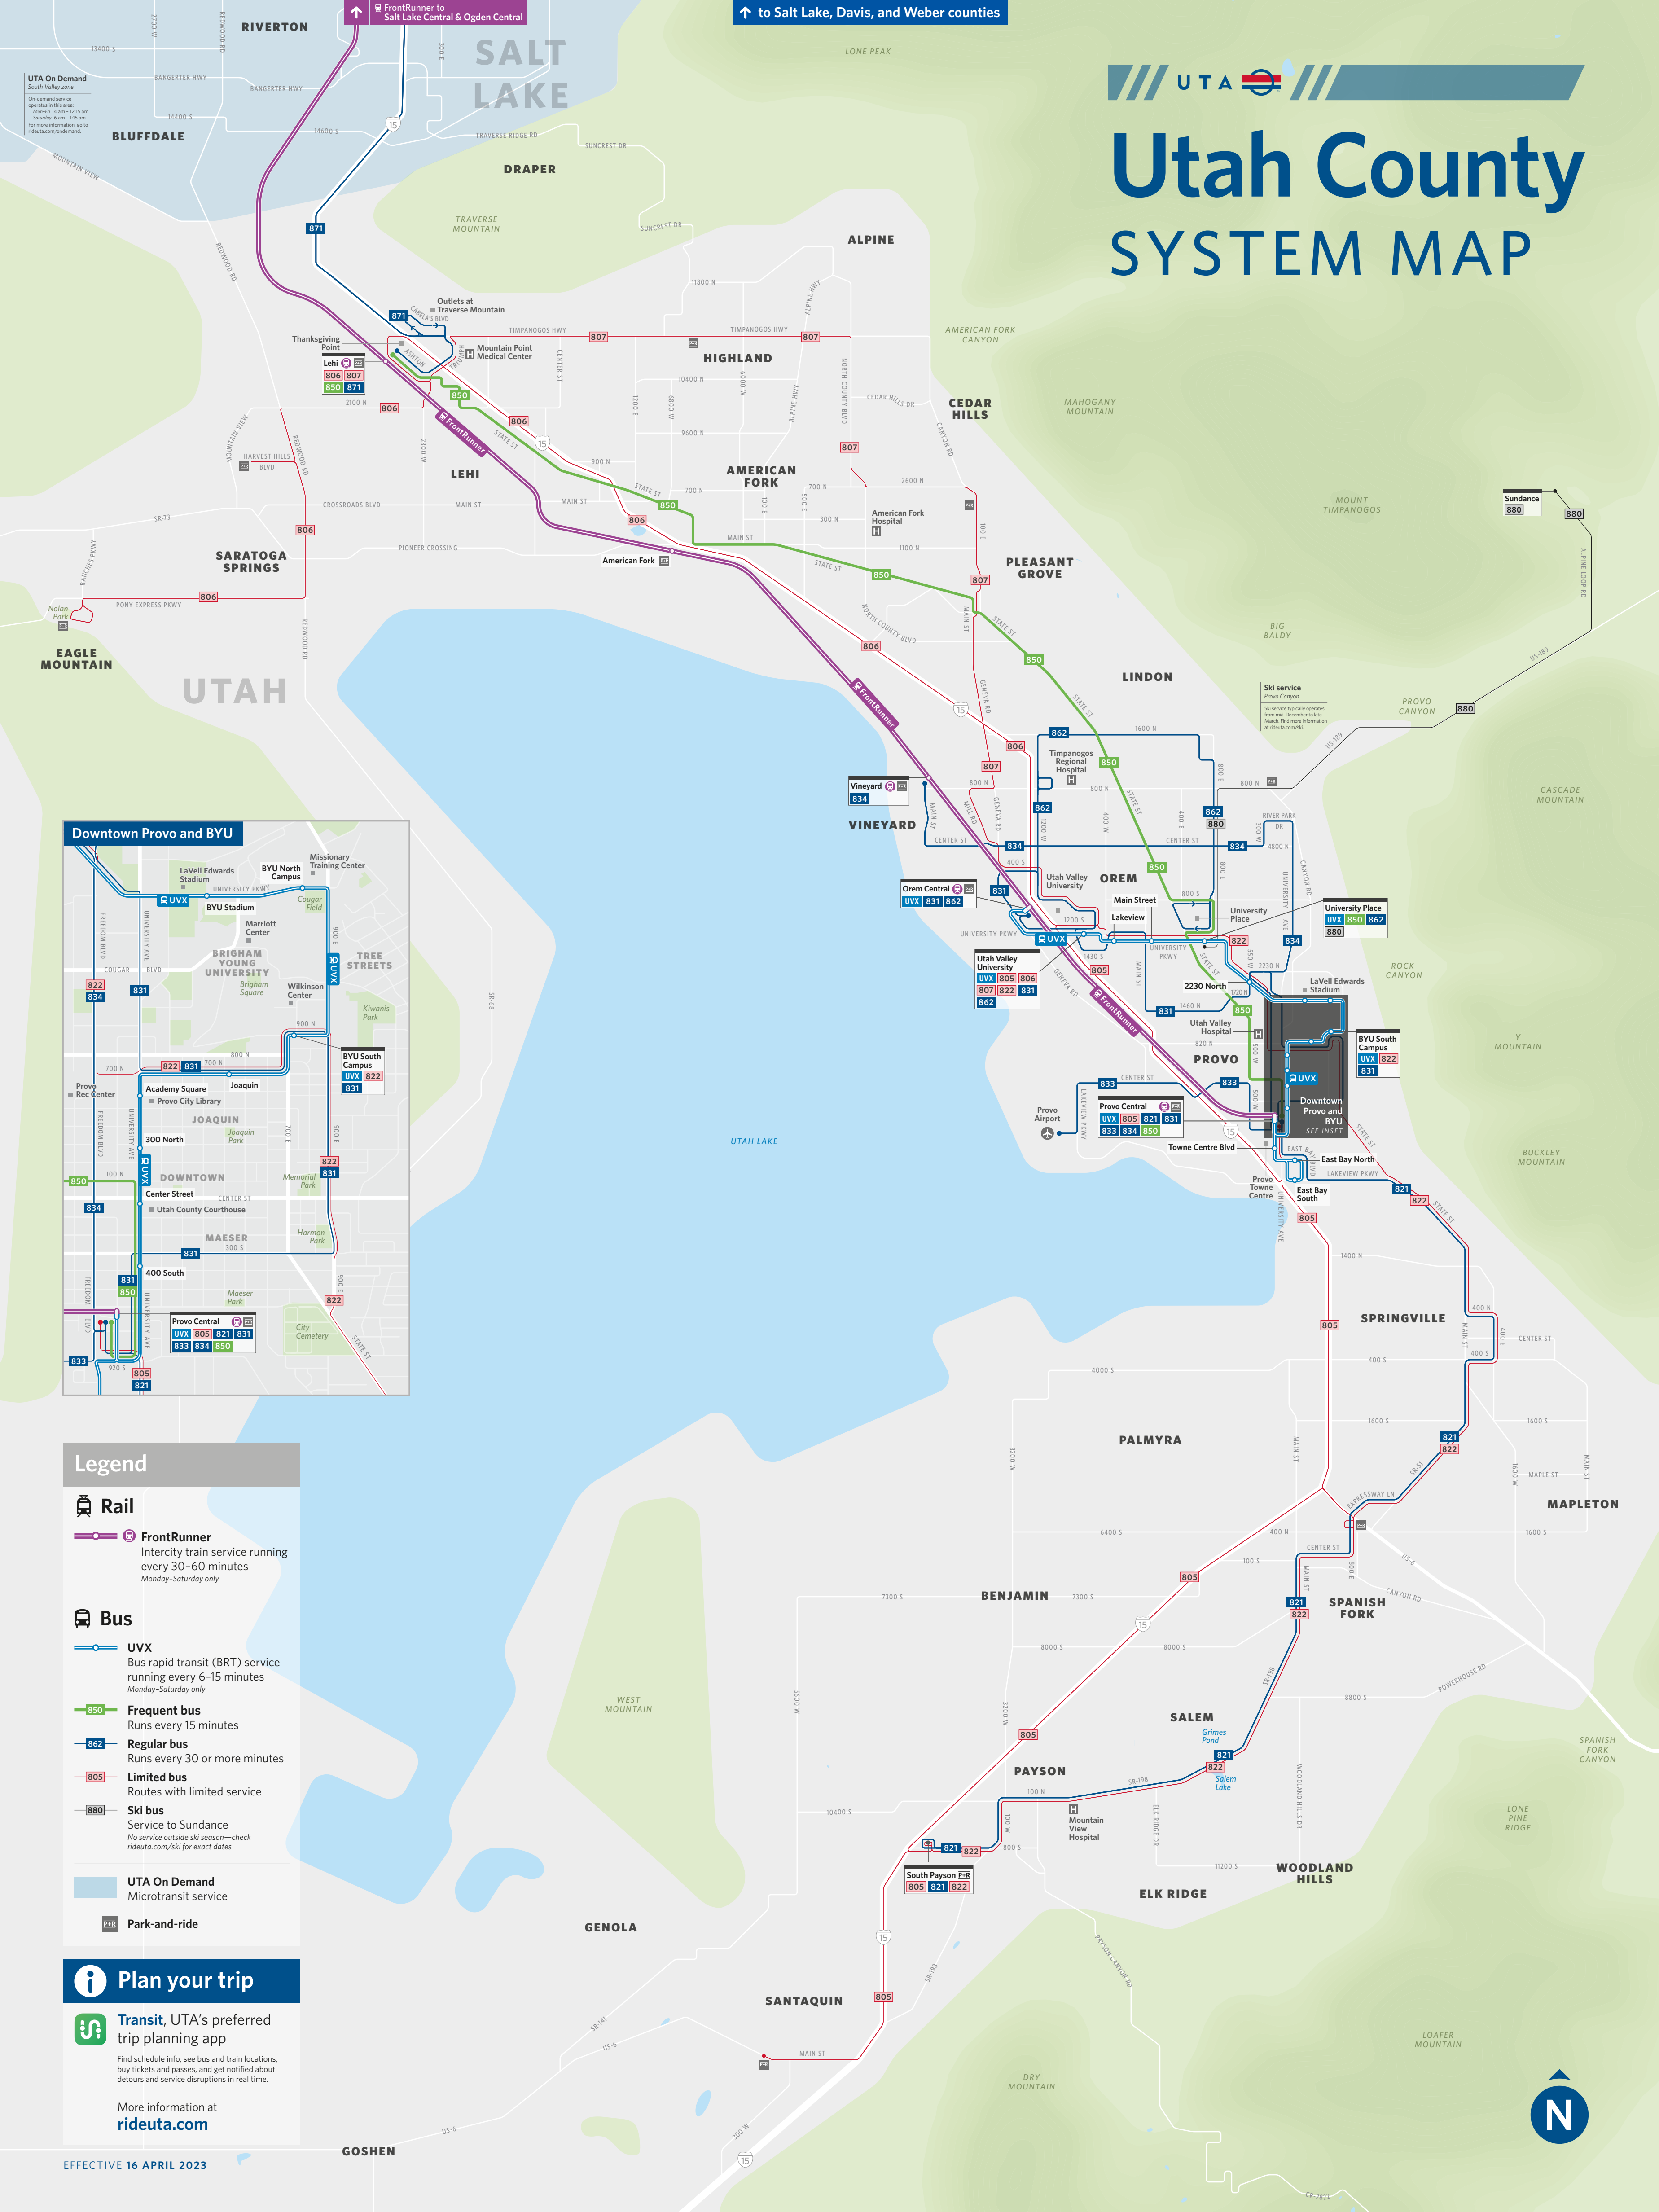

Utah County SYSTEM MAP

↑ to Salt Lake, Davis, and Weber counties

Legend

- **Rail**
- **FrontRunner**
  Intercity train service running every 30-60 minutes Monday-Saturday only
- **Bus**
- **UVX**
  Bus rapid transit (BRT) service running every 6-15 minutes Monday-Saturday only
- **Frequent bus**
  Runs every 15 minutes
- **Regular bus**
  Runs every 30 or more minutes
- **Limited bus**
  Routes with limited service
- **Ski bus**
  Service to Sundance. No service outside ski season—check rideuta.com/ski for exact dates.
- **UTA On Demand**
  Microtransit service
- **Park-and-ride**

Plan your trip

Transit, UTA's preferred trip planning app

Find schedule info, see bus and train locations, buy tickets and passes, and get notified about detours and service disruptions in real time.

More information at rideuta.com