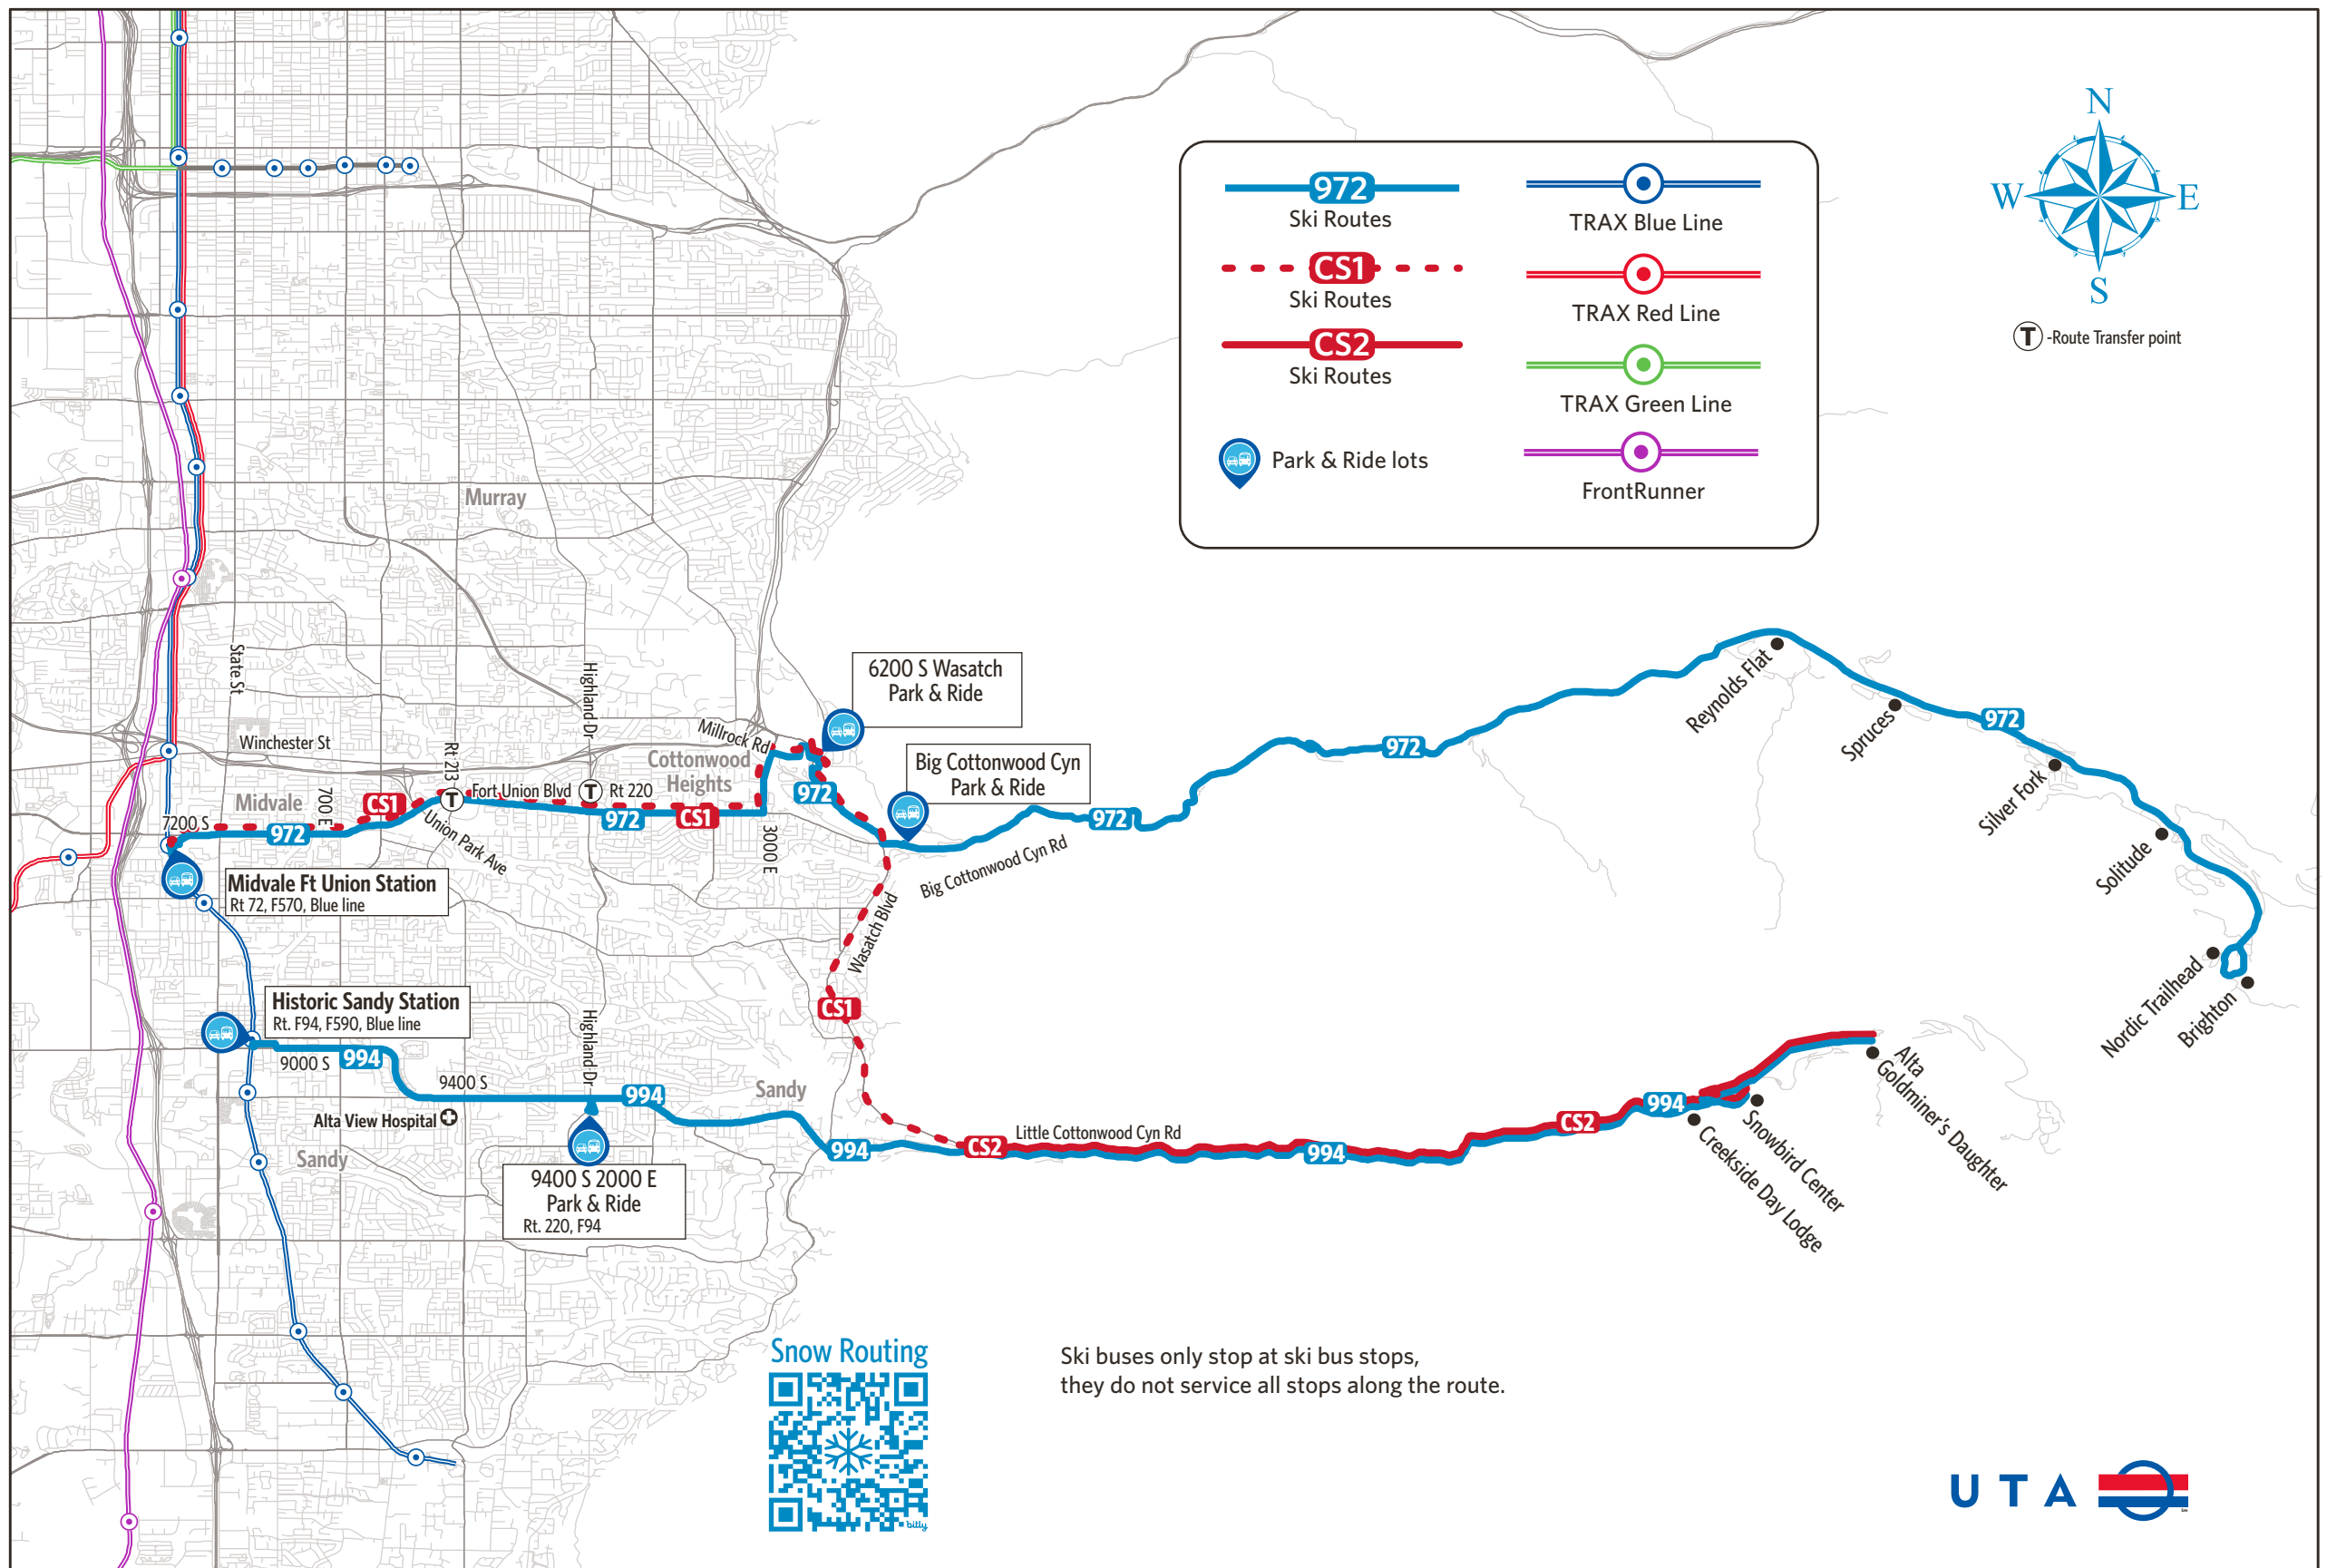

972, 994

Salt Lake County Ski Schedule

2024-2025

Serving Alta, Brighton Snowbird, Solitude

Ski Service runs from Nov. 29, 2024 and ends on April 12, 2025

HOW TO USE THIS SCHEDULE

Determine your timepoint based on when you want to leave or when you want to arrive. Read across for your destination and down for your time and direction of travel. A route map is provided to help you relate to the timepoints shown. Weekday, Saturday & Sunday schedules differ from one another.

TRANSFERS

Upon payment of a fare, a transfer is good for travel in any direction, including return trip, for two (2) hours until the time cut. The value of a transfer towards a fare on a more expensive service is the regular cash fare.

Ski Routes Map

Park & Ride Lots	Route Destinations
Midvale Ft Union Station	972 Solitude/Brighton
Historic Sandy Station	994 Snowbird/Alta
9400 S 2000 E Park & Ride	994 Snowbird/Alta
6200 S Wasatch Park & Ride	972 Solitude/Brighton
Big Cottonwood Cyn Park & Ride	972 Solitude/Brighton

Intérprete 口譯 thông dịch viên
해석자 tumač переводчик
インタプリタ Dolmetscher

Plan, track & pay your trip with **transit** Available in the App Store and Google Play.

Using UTA's bus and TRAX and FrontRunner, Passengers can access UTA's Ski service from most of the Wasatch Front.