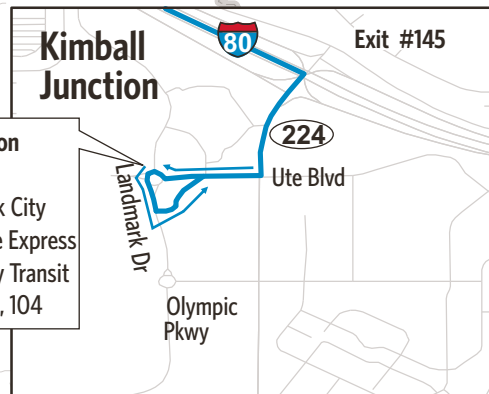

To Salt Lake City

Kimball Junction Transit Center	Jeremy Ranch Park & Ride	3900 S & Wasatch Blvd
619a	626a	648a
749	756	818
919	926	948
1049	1056	1118
1219p	1226p	1248p
149	156	218
319	326	348
449	456	518
619	626	648
749	756	818

**PC→SLC
 connect
 902**

Olympus Cove Park & Ride
 Jeremy Ranch Park & Ride
 Kimball Junction Transit Center

Effective April 2023

WK

Route 902 Park City - Salt Lake City Connect

T -Route Transfer point

T Olympus Cove Park & Ride
3870 S Wasatch Blvd
Rt. 4, 33, 39, 45

Limited Stops
Olympus Cove Park & Ride
Jeremy Ranch Park & Ride
Kimball Junction Transit Center

T Kimball Junction
Transit Center
Transfer to Park City
Route 10 White Express
and High Valley Transit
Routes 101, 103, 104

Jeremy Ranch
Park & Ride

Kimball Junction
Transfer Center

Park
City