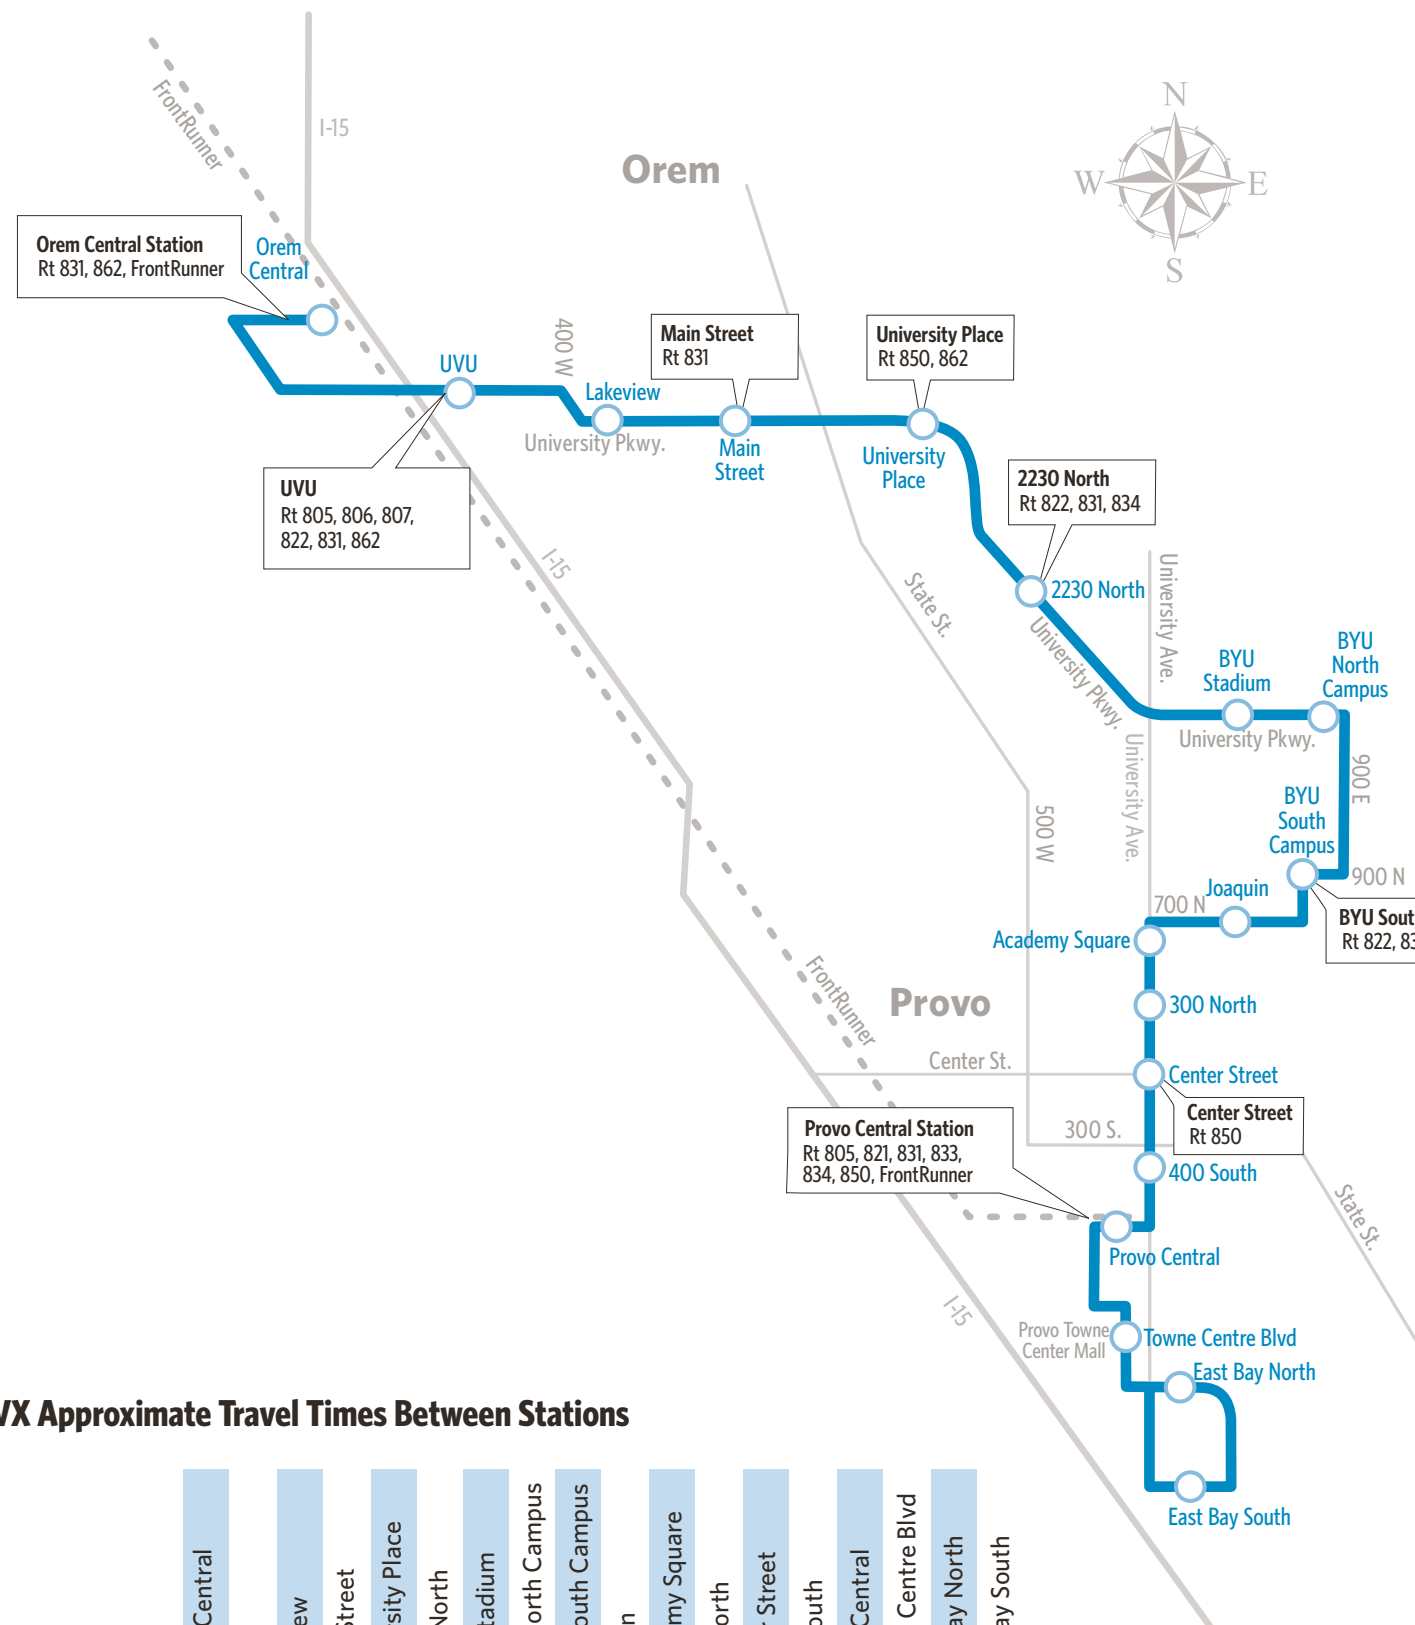

UVX Route 830X

UVX Station Name	Address
Orem Central	1350 W 900 S
UVU	701 W 1200 S
Lakeview	390 W University Pkwy
Main Street	10 E University Pkwy
University Place	570 E University Pkwy
2230 North	2220 N University Pkwy
BYU Stadium	372 E University Pkwy
BYU North Campus	716 E University Pkwy
BYU South Campus	735 E 900 N
Joaquin	424 E 700 N
Academy Square	592 N University Ave
300 North	298 N University Ave
Center Street	12 S University Ave
400 South	392 S University Ave
Provo Central	610 S Freedom Blvd
Towne Centre Blvd	1272 Towne Centre Blvd
East Bay North	172 E East Bay Blvd
East Bay South	202 E 1860 S

WILL OPERATORS WAIT AT TIMEPOINTS?
No. Operators will leave the first timepoint on time and then travel as quickly as possible to the end of the route. Operators stop to let customers on and off the bus, but the operator does not keep a set schedule.

TRANSFERS
Upon payment of a fare, a transfer is good for travel in any direction, including return trip, for two (2) hours until the time cut. The value of a transfer towards a fare on a more expensive service is the regular cash fare.

Crosspoint is the approximate number of minutes it takes to travel between stations

UVX

830X

Orem Central Station
Orem, UVU
Provo, BYU
Provo Central Station