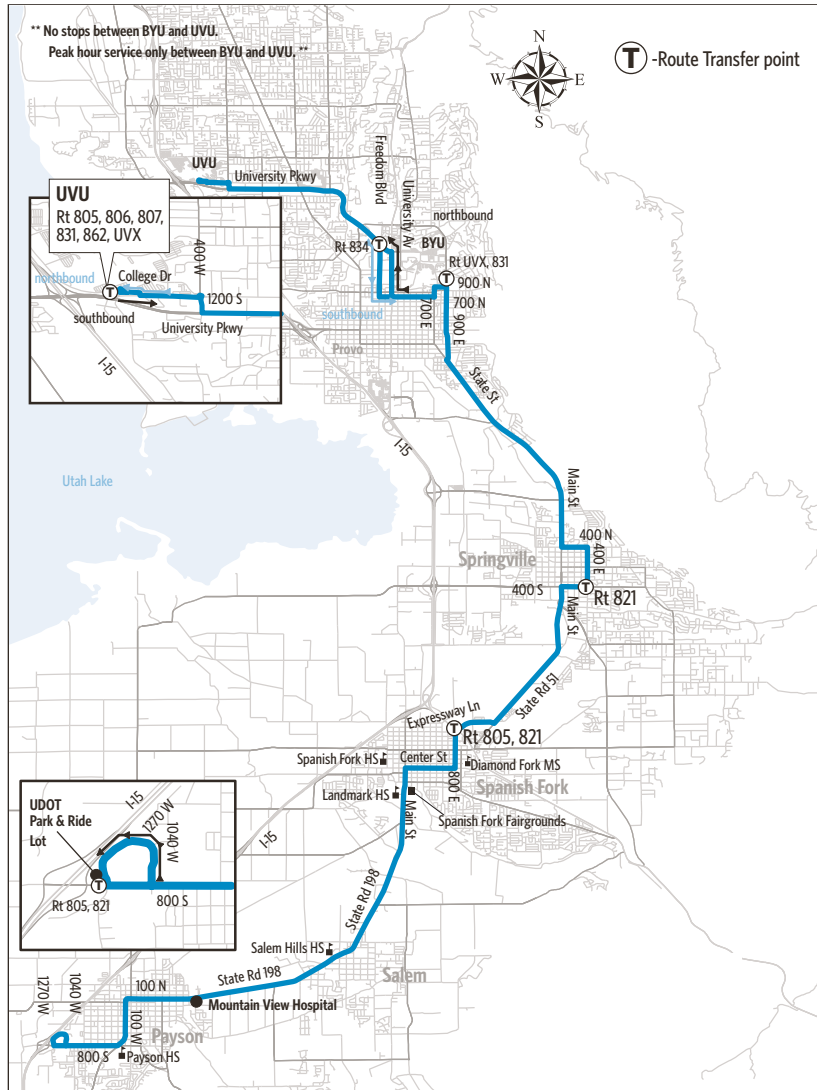

## Route 822-South Utah County to BYU/UVU Limited Service

For Information Call 801-RIDE-UTA (801-743-3882)  
 outside Salt Lake County 888-RIDE-UTA (888-743-3882)  
[www.rideuta.com](http://www.rideuta.com)

### HOW TO USE THIS SCHEDULE

Determine your timepoint based on when you want to leave or when you want to arrive. Read across for your destination and down for your time and direction of travel. A route map is provided to help you relate to the timepoints shown. Weekday, Saturday & Sunday schedules differ from one another.

In order to accommodate most passengers,  
this route may leave early from destination timepoints