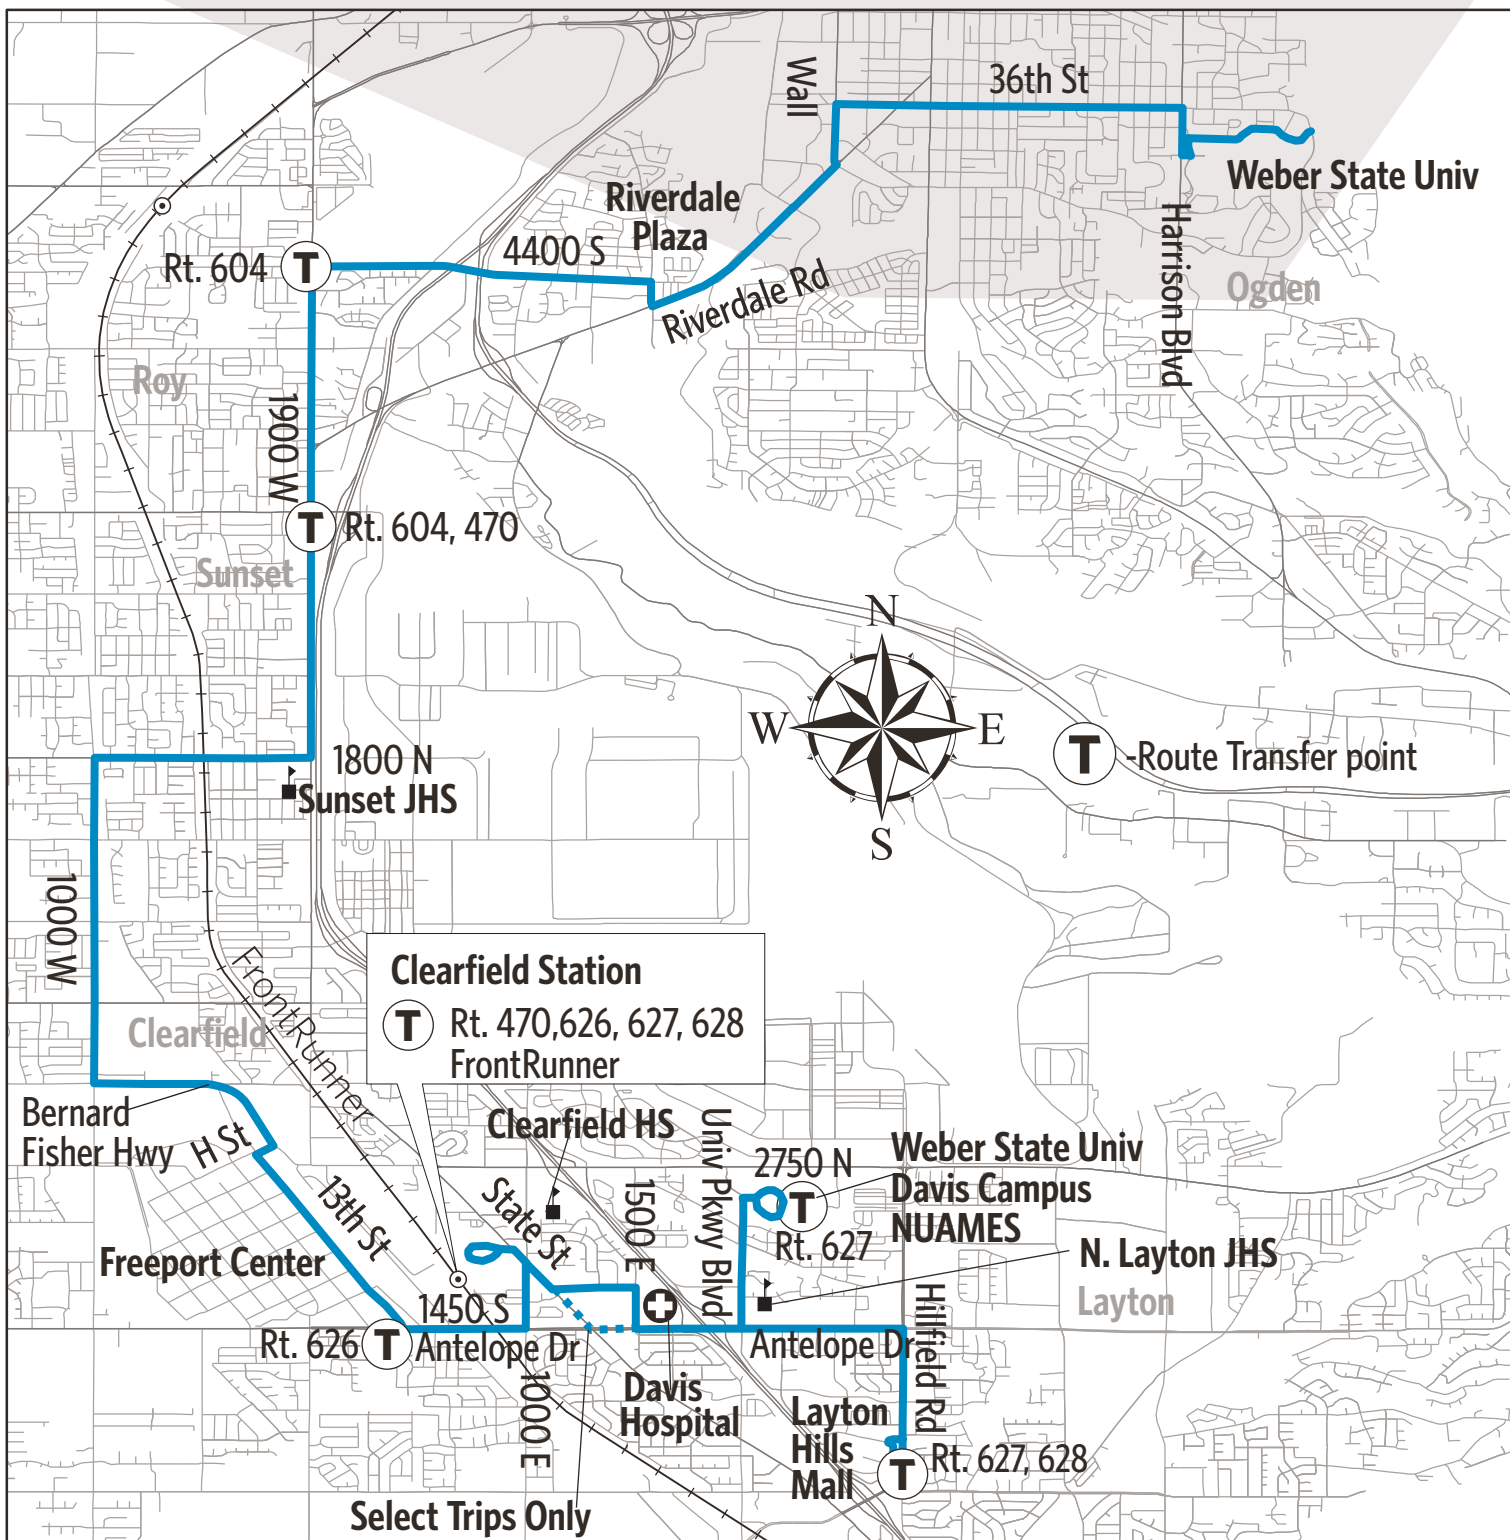

HOLIDAYS

Please check rideuta.com for holiday service information.