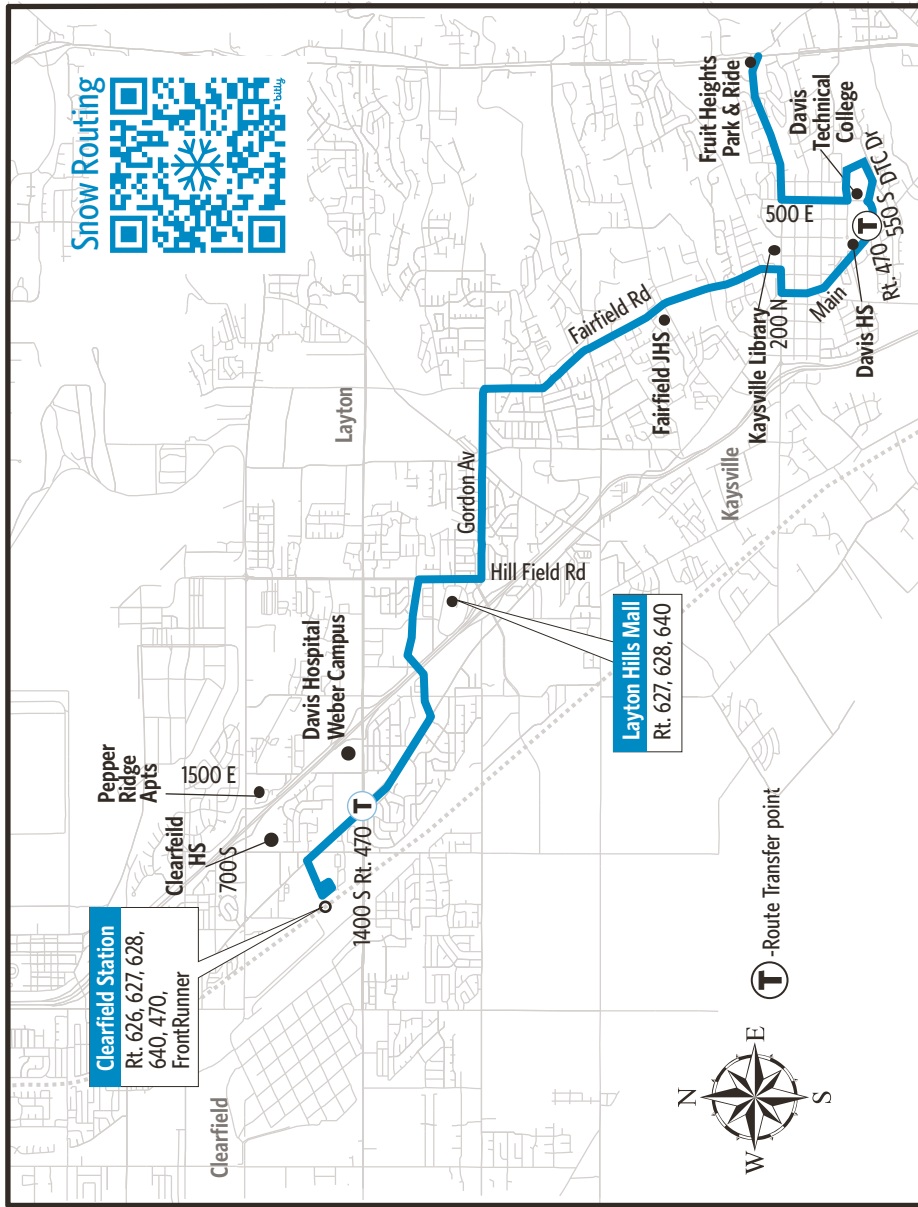

627-Clearfield Station/Kaysville/DTC Map

For Information Call 801-RIDE-UTA (801-743-3882)
outside Salt Lake County 888-RIDE-UTA (888-743-3882)
www.rideuta.com

627

627-Clearfield Station/Kaysville/DTC

HOW TO USE THIS SCHEDULE

Determine your timepoint based on when you want to leave or when you want to arrive. Read across for your destination and down for your time and direction of travel. A route map is provided to help you relate to the timepoints shown. Weekday, Saturday & Sunday schedules differ from one another.

West Roy, Clinton,
Clearfield, Syracuse,
Clearfield Station
Davis Hospital Weber Campus
NUAMES, WSU Davis Campus,
Layton Hills Mall,
Kaysville, DTC
Fruit Heights Park & Ride

627 - WEEKDAYS

To Clearfield Station

627 - SATURDAY

To Clearfield Station

Fruit Heights Park & Ride	Davis Tech College	211 S & Main St	Main & Center (Kaysville)	Gentile & Fairfield (Layton)	1425 N & Layton Hills Pkwy	Clearfield Station
721a	727a	730a	731a	737a	744a	751a
831	837	840	841	847	855	902
931	937	940	941	947	955	1002
1031	1037	1040	1041	1047	1055	1102
1131	1137	1140	1141	1147	1155	1202p
1226p	1232p	1235p	1236p	1242p	1251p	1259
126	132	135	136	142	151	159
226	232	235	236	242	251	259
341	347	350	351	357	406	414
441	447	450	451	457	506	515
541	547	550	551	557	606	615
636	642	645	646	651	658	705