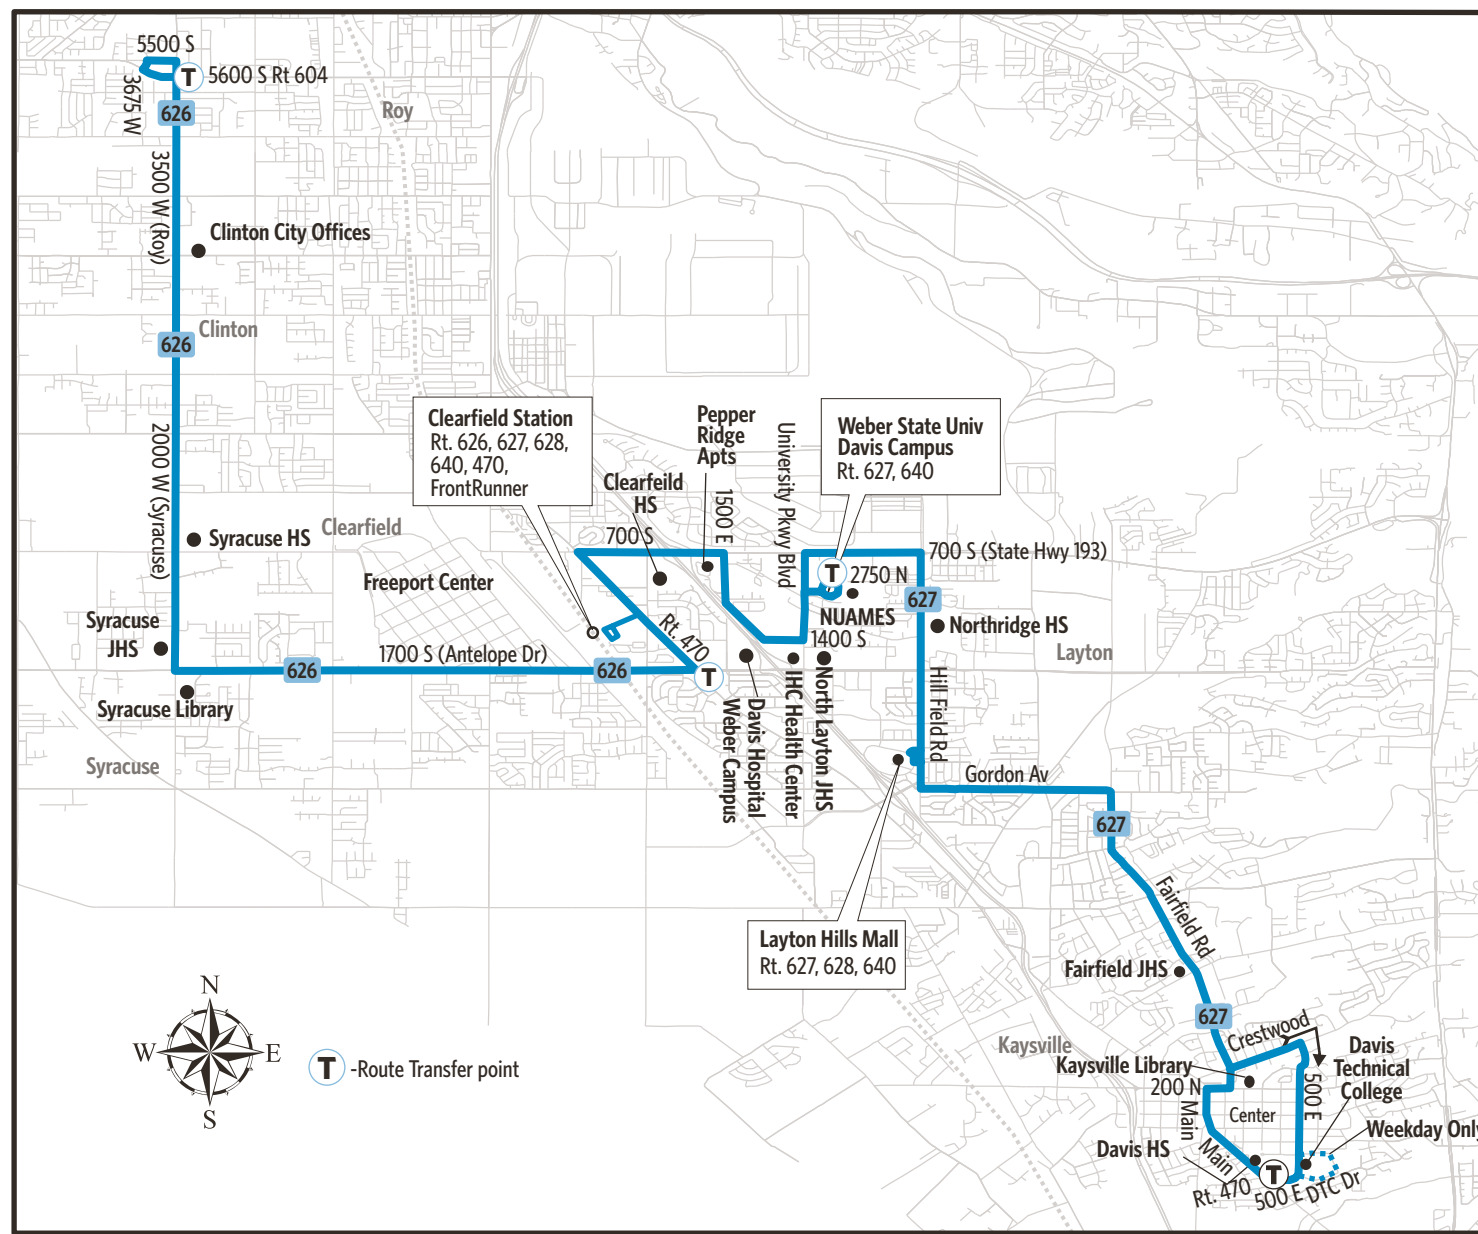

Routes 626 & 627 West Roy/Clearfield Station/WSU Davis/Kaysville/DTC

INTERPRETER

801-RIDE-UTA
call (801-743-3882)
Toll-Free (888-743-3882)

Intérprete 口譯 thông dịch viên
해석자 tumač переводчик
インタプリタ Dolmetscher

SEE SOMETHING?
SAY SOMETHING!

To contact UTA police:
Call: 801-287-EYES (801-287-3937)
Or Text UTATIP and your tip to 274637

627 - SATURDAY
To Clearfield Station

211 S & Main St	Main & Center	Gentile & Fairfield	Layton Hills Mall	HAFB South Gate	Weber State U. Davis Campus	Pepper Ridge Apartments	Clearfield Station
730a	731a	737a	745a	750a	754a	758a	805a
840	841	847	856	902	906	910	917
940	941	947	956	1002	1006	1010	1017
1040	1041	1047	1056	1102	1106	1110	1117
1140	1141	1147	1156	1202p	1206p	1210p	1217p
1235p	1236p	1242p	1252p	1258	102	106	114
135	136	142	152	158	202	206	214
235	236	242	252	258	302	306	314
335	336	342	352	358	402	406	414
435	436	442	452	458	503	507	516
535	536	542	552	558	603	607	616
641	642	647	655	700	704	708	715

To DTC

Clearfield Station	Pepper Ridge Apartments	Weber State U. Davis Campus	HAFB South Gate	Layton Hills Mall	Gentile & Fairfield	Crestwood & 500 E	Davis Technical College	211 S & Main St
815a	820a	825a	828a	833a	840a	846a	849a	851a
920	925	930	933	939	946	952	955	957
1015	1020	1025	1028	1034	1041	1047	1050	1052
1120	1125	1130	1133	1139	1146	1152	1155	1157
1231p	1237p	1242p	1245p	1252p	101p	107p	110p	112p
121	128	134	137	147	156	202	205	207
242	249	255	259	309	318	324	327	329
342	349	355	359	409	418	424	427	429
442	449	455	459	509	518	524	527	529
542	548	554	557	607	616	622	625	627
642	648	654	657	706	714	719	721	723
742	747	752	755	803	810	815	817	819

For Information Call 801-RIDE-UTA (801-743-3882)
outside Salt Lake County 888-RIDE-UTA (888-743-3882)
www.rideuta.com

HOW TO USE THIS SCHEDULE

Determine your timepoint based on when you want to leave or when you want to arrive. Read across for your destination and down for your time and direction of travel. A route map is provided to help you relate to the timepoints shown. Weekday, Saturday & Sunday schedules differ from one another.

UTA SERVICE DIRECTORY

- General Information, Schedules, Trip Planning and Customer Feedback: 801-RIDE-UTA (801-743-3882)
- Outside Salt Lake County call 888-RIDE-UTA (888-743-3882)
- For 24 hour automated service for next bus available use option 1. Have stop number and 3 digit route number (use 0 or 00 if number is not 3 digits).
- Pass By Mail Information 801-262-5626
- For Employment information please visit <http://www.rideuta.com/careers/>
- Travel Training 801-287-2275

LOST AND FOUND

Weber/South Davis: 801-626-1207 option 3
Utah County: 801-227-8923
Salt Lake County: 801-287-4664

FARES

Exact Fare is required. Fares are subject to change.

ACCESSIBLE SERVICE

Wheelchair accessible buses are available on all routes. Alternate format schedules are available upon request. Telephone communication for deaf/hearing impaired persons is available by dialing 711.

TRANSFERS