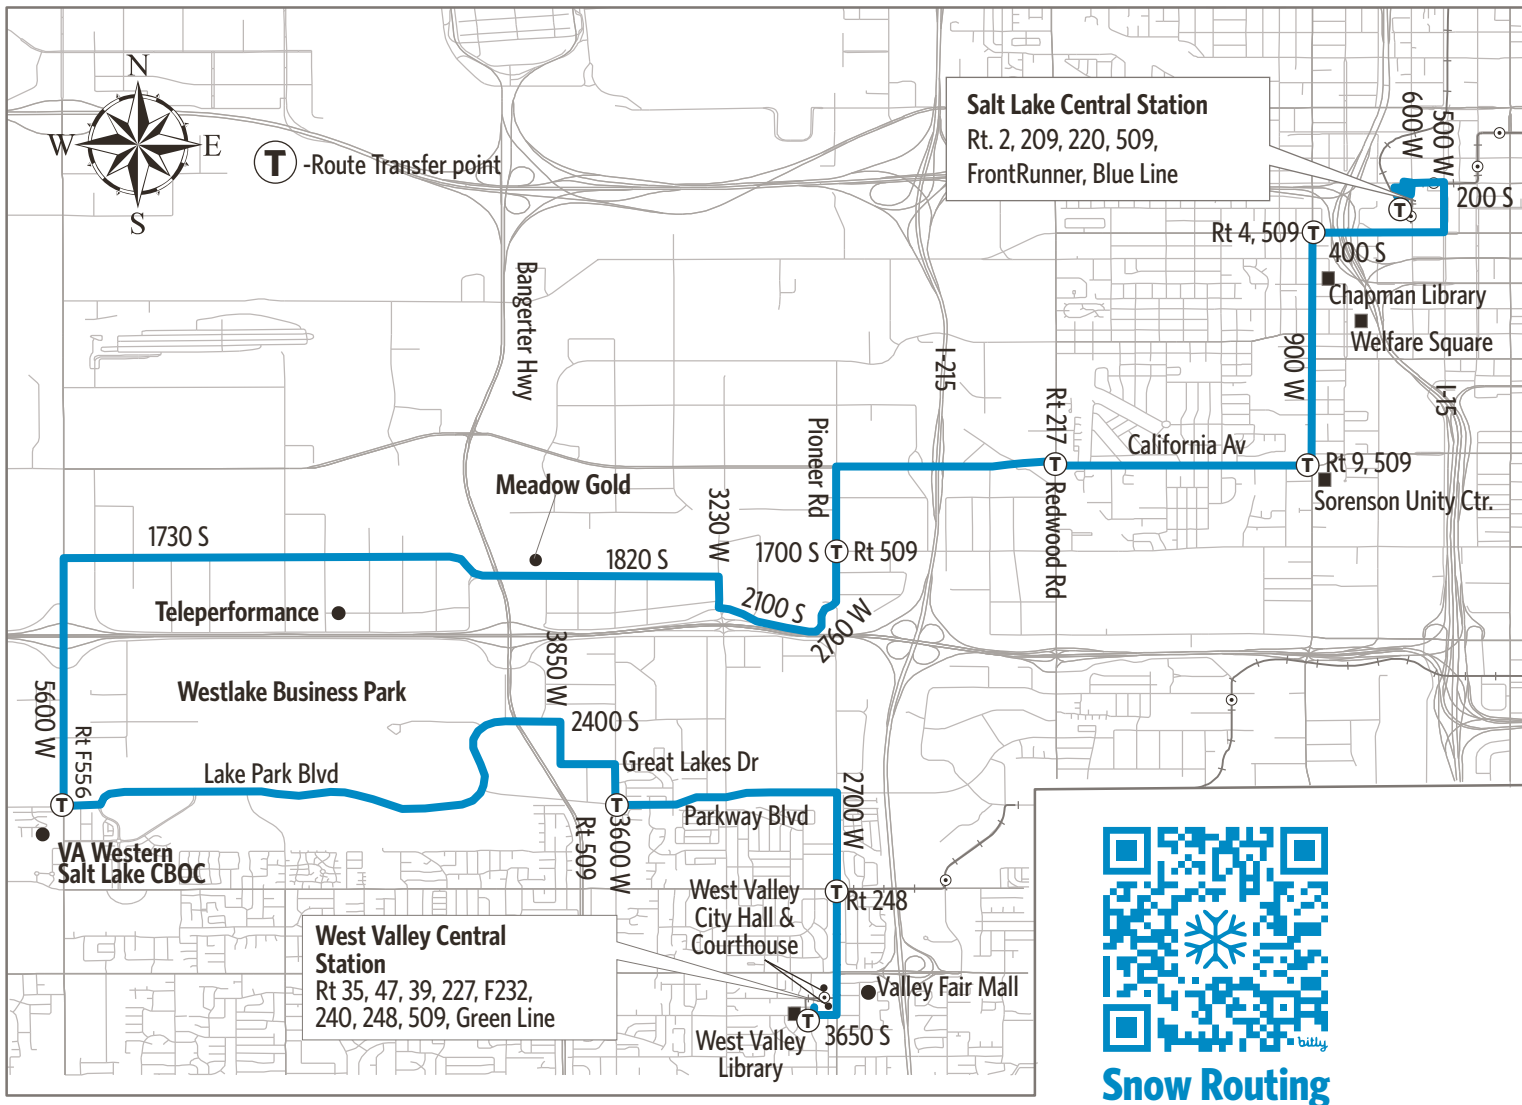

Route 513 - Industrial Business Park Shuttle

SEE SOMETHING?
SAY SOMETHING!

To contact UTA police:
Call: 801-287-EYES (801-287-3937)
Or Text UTATIP and your tip to 274637

INTERPRETER

801-RIDE-UTA
call (801-743-3882)
Toll-Free (888-743-3882)

Intérprete 口譯 thông dịch viên
해석자 tumač переводчик
インタプリタ Dolmetscher ۴۳۴۴

PLAN AND PAY
WITH transit*

Available in the App Store
and Google Play.

513-WEEKDAYS
To Salt Lake Central Station

West Valley Central Station	2700 S & Constitution Blvd	2500 S & 3850 W	4000 W & Parkway Blvd	5300 W & 1730 S	1820 S & 3600 W	California Ave & Pioneer St.	1300 S & 900 W	900 W & 400 S	Salt Lake Central Station
514a	520a	526a	531a	540a	549a	556a	603a	606a	618a
544	550	556	601	610	619	626	633	636	648
412p	418p	423p	428p	437p	447p	455p	504p	507p	519p
442	448	453	458	507	517	525	534	537	549

To West Valley Central Station

Salt Lake Central Station	900 W & 400 S	1300 S & 900 W	California Ave & Pioneer St.	1820 S & 3600 W	5300 W & 1730 S	4000 W & Lake Park Dr	2500 S & 3850 W	2700 S & Constitution Blvd	West Valley Central Station
741a	748a	752a	759a	807a	817a	827a	832a	837a	845a
811	818	822	829	837	847	857	902	907	915
541p	548p	552p	559p	608p	618p	628p	633p	637p	645p
611	618	622	629	637	647	657	702	706	714

For Information Call 801-RIDE-UTA (801-743-3882)
outside Salt Lake County 888-RIDE-UTA (888-743-3882)
www.rideuta.com

HOW TO USE THIS SCHEDULE

Determine your timepoint based on when you want to leave or when you want to arrive. Read across for your destination and down for your time and direction of travel. A route map is provided to help you relate to the timepoints shown. Weekday, Saturday & Sunday schedules differ from one another.

UTA SERVICE DIRECTORY

- General Information, Schedules, Trip Planning and Customer Feedback: 801-RIDE-UTA (801-743-3882)
- Outside Salt Lake County call 888-RIDE-UTA (888-743-3882)
- For 24 hour automated service for next bus available use option 1. Have stop number and 3 digit route number (use 0 or 00 if number is not 3 digits).
- Pass By Mail Information 801-287-2204
- For Employment information please visit <http://www.rideuta.com/careers/>
- Travel Training 801-287-2275

LOST AND FOUND

Weber/South Davis: 801-626-1207 option 3
Utah County: 801-227-8923
Salt Lake County: 801-287-4664

FARES

Exact Fare is required. Fares are subject to change.

ACCESSIBLE SERVICE

Wheelchair accessible buses are available on all routes. Alternate format schedules are available upon request. Telephone communication for deaf/hearing impaired persons is available by dialing 711.

TRANSFERS

Upon payment of a fare, a transfer is good for travel in any direction, including return trip, for two (2) hours until the time cut. The value of a transfer towards a fare on a more expensive service is the regular cash fare.

BIKES ON BUSES

The Bikes on Buses service is available on all buses, except Paratransit.

HOLIDAYS

Please check rideuta.com for holiday service information.

SNOW ROUTING