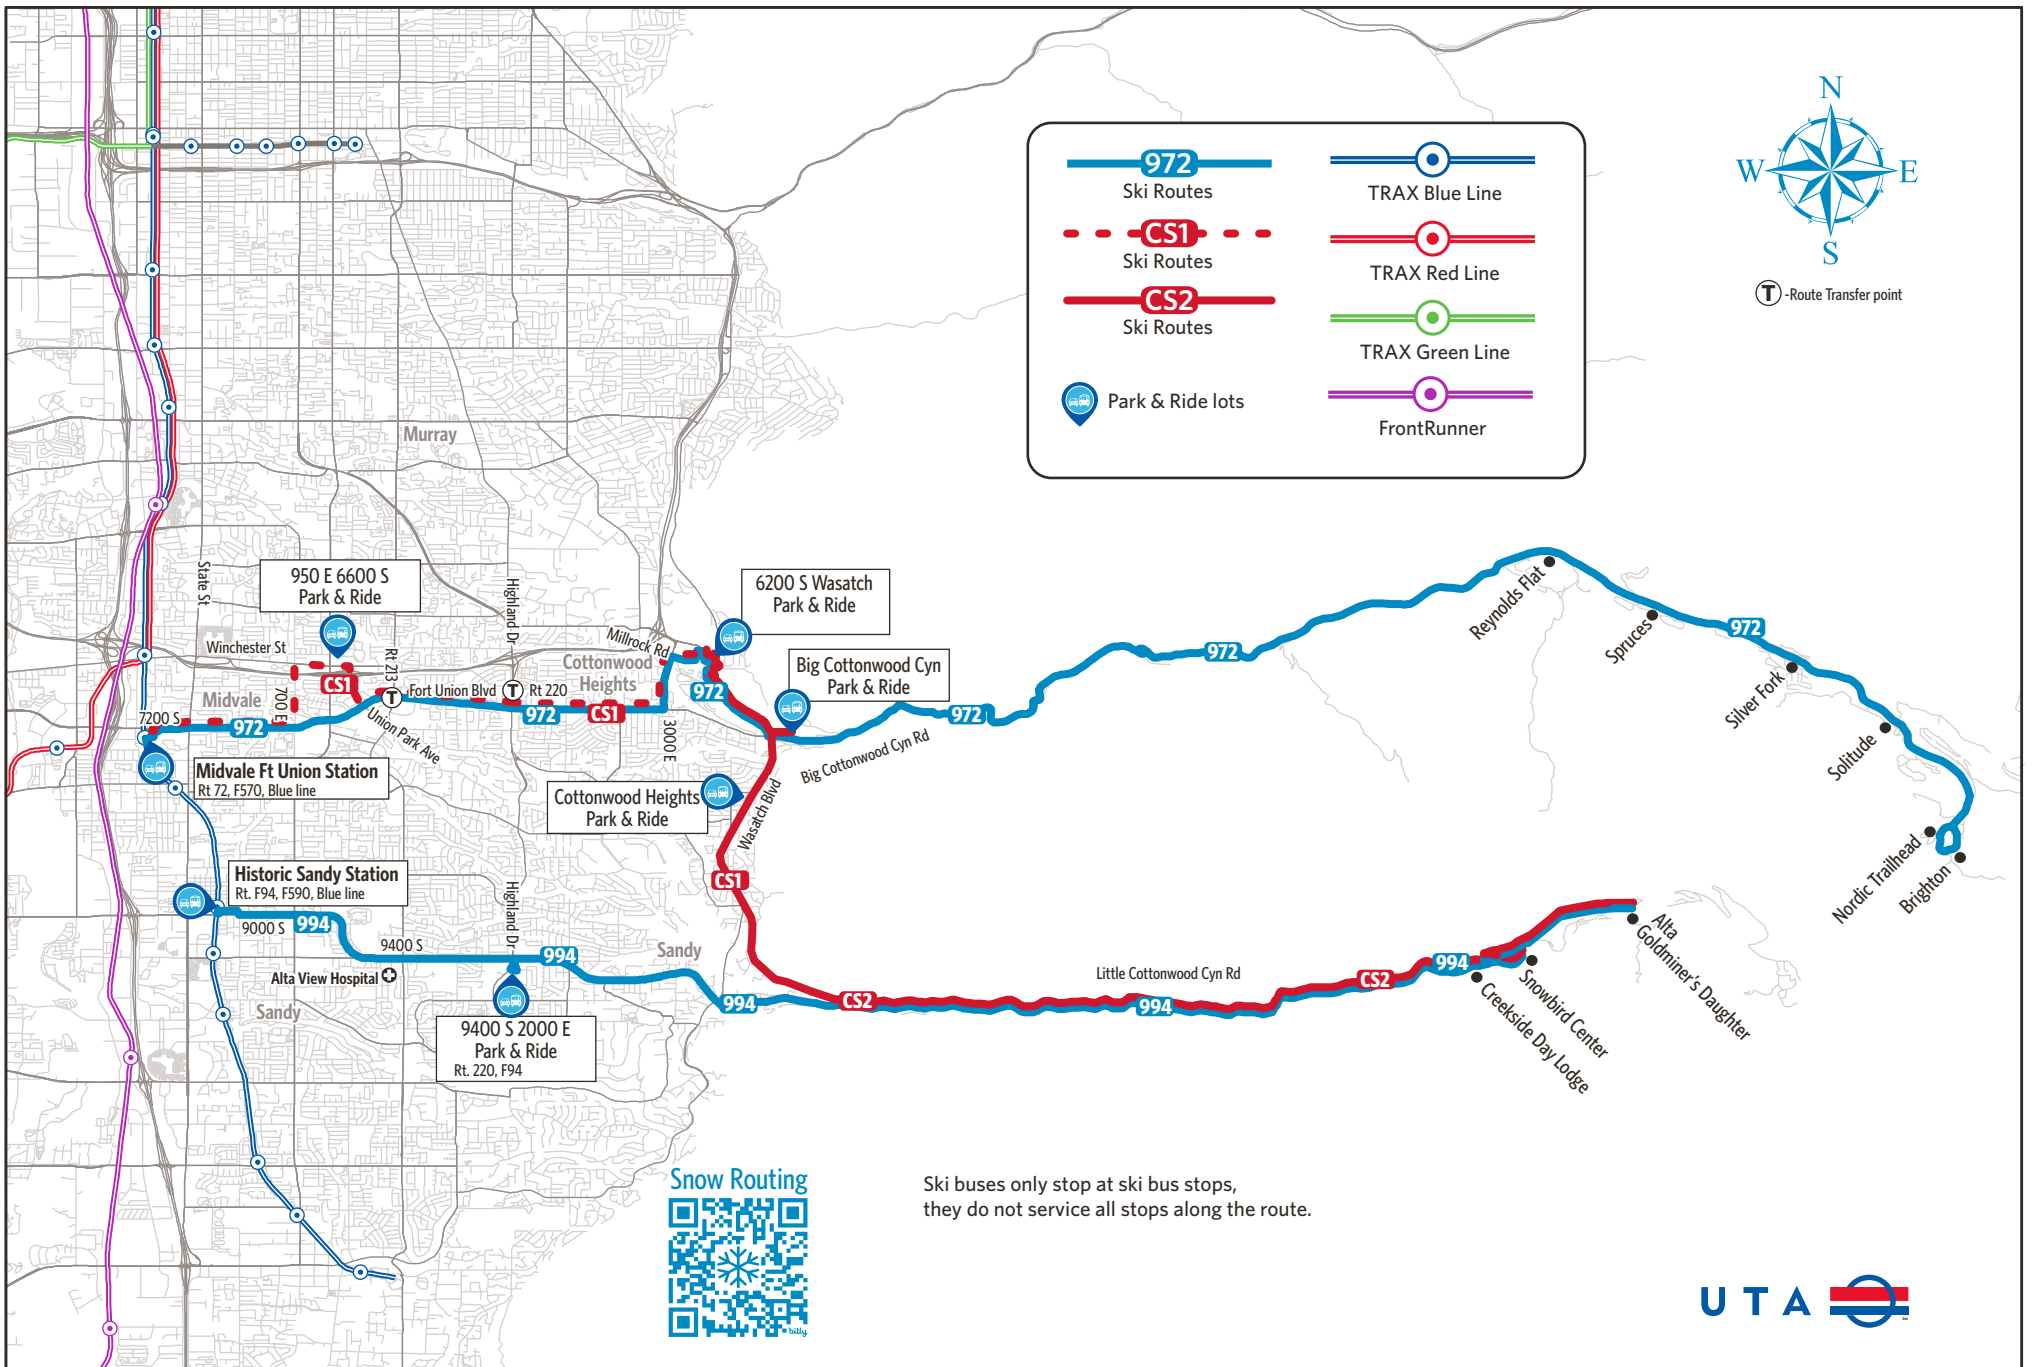

CS1/CS2 Up to Snowbird/Alta

	Midvale Ft. Union Station	Ft. Union & Highland Dr	6200 S Wasatch Park & Ride	Big Cottonwood Canyon Park & Ride	8200 S Wasatch Park & Ride	Snowbird Entry 1	Snowbird Center	Goldminer's Daughter
CS1	600a	610a	620a	625a	633a	651a	656a	706a
	630	640	650	655	703	721	726	736
	700	710	720	725	733	751	756	806
	730	740	750	755	803	821	826	836
	800	810	820	825	833	851	856	906
CS2	---	---	850	855	903	921	926	936
	---	---	920	925	933	951	956	1006
	---	---	950	955	1003	1021	1026	1036
	---	---	1020	1025	1033	1051	1056	1106
	---	---	1050	1055	1103	1121	1126	1136
	---	---	1120	1125	1133	1151	1156	1206p
	---	---	1150	1155	1203p	1221p	1226p	1236
	---	---	1220p	1225p	1233	1251	1256	106
	---	---	1250	1255	103	121	126	136
	---	---	120	125	133	151	156	206
	---	---	150	155	203	221	226	236
	---	---	220	225	233	251	256	306
	---	---	250	255	303	321	326	336
	---	---	320	325	333	351	356	406
	---	---	350	355	403	421	426	436
	---	---	420	425	433	451	456	506
	---	---	450	455	503	521	526	536
---	---	520	525	533	551	556	606	

Down to Midvale Fort Union Station

	Goldminer's Daughter	Snowbird Center	Snowbird Entry 1	8200 S Wasatch Park & Ride	Big Cottonwood Canyon Park & Ride	6200 S Wasatch Park & Ride	Midvale Ft. Union Station
CS2	754a	759a	804a	826a	832a	837a	---
	824	829	834	856	902	907	---
	854	859	904	926	932	937	---
	924	929	934	956	1002	1007	---
	954	959	1004	1026	1032	1037	---
	1024	1029	1034	1056	1102	1107	---
	1054	1059	1104	1126	1132	1137	---
	1124	1129	1134	1156	1202p	1207p	---
	1154	1159	1204p	1226p	1232	1237	---
	1224p	1229p	1234	1256	102	107	---
	1254	1259	104	126	132	137	---
	124	129	134	156	202	207	---
	154	159	204	226	232	237	---
	224	229	234	256	302	307	---
	254	259	304	326	332	337	---
	324	329	334	356	402	407	---
	354	359	404	426	432	437	---
424	429	434	456	502	507	---	
CS1	454	459	504	526	532	537	555
	524	529	534	556	602	607	625
	554	559	604	626	632	637	655
	624	629	634	656	702	707	725
	654	659	704	726	732	737	755