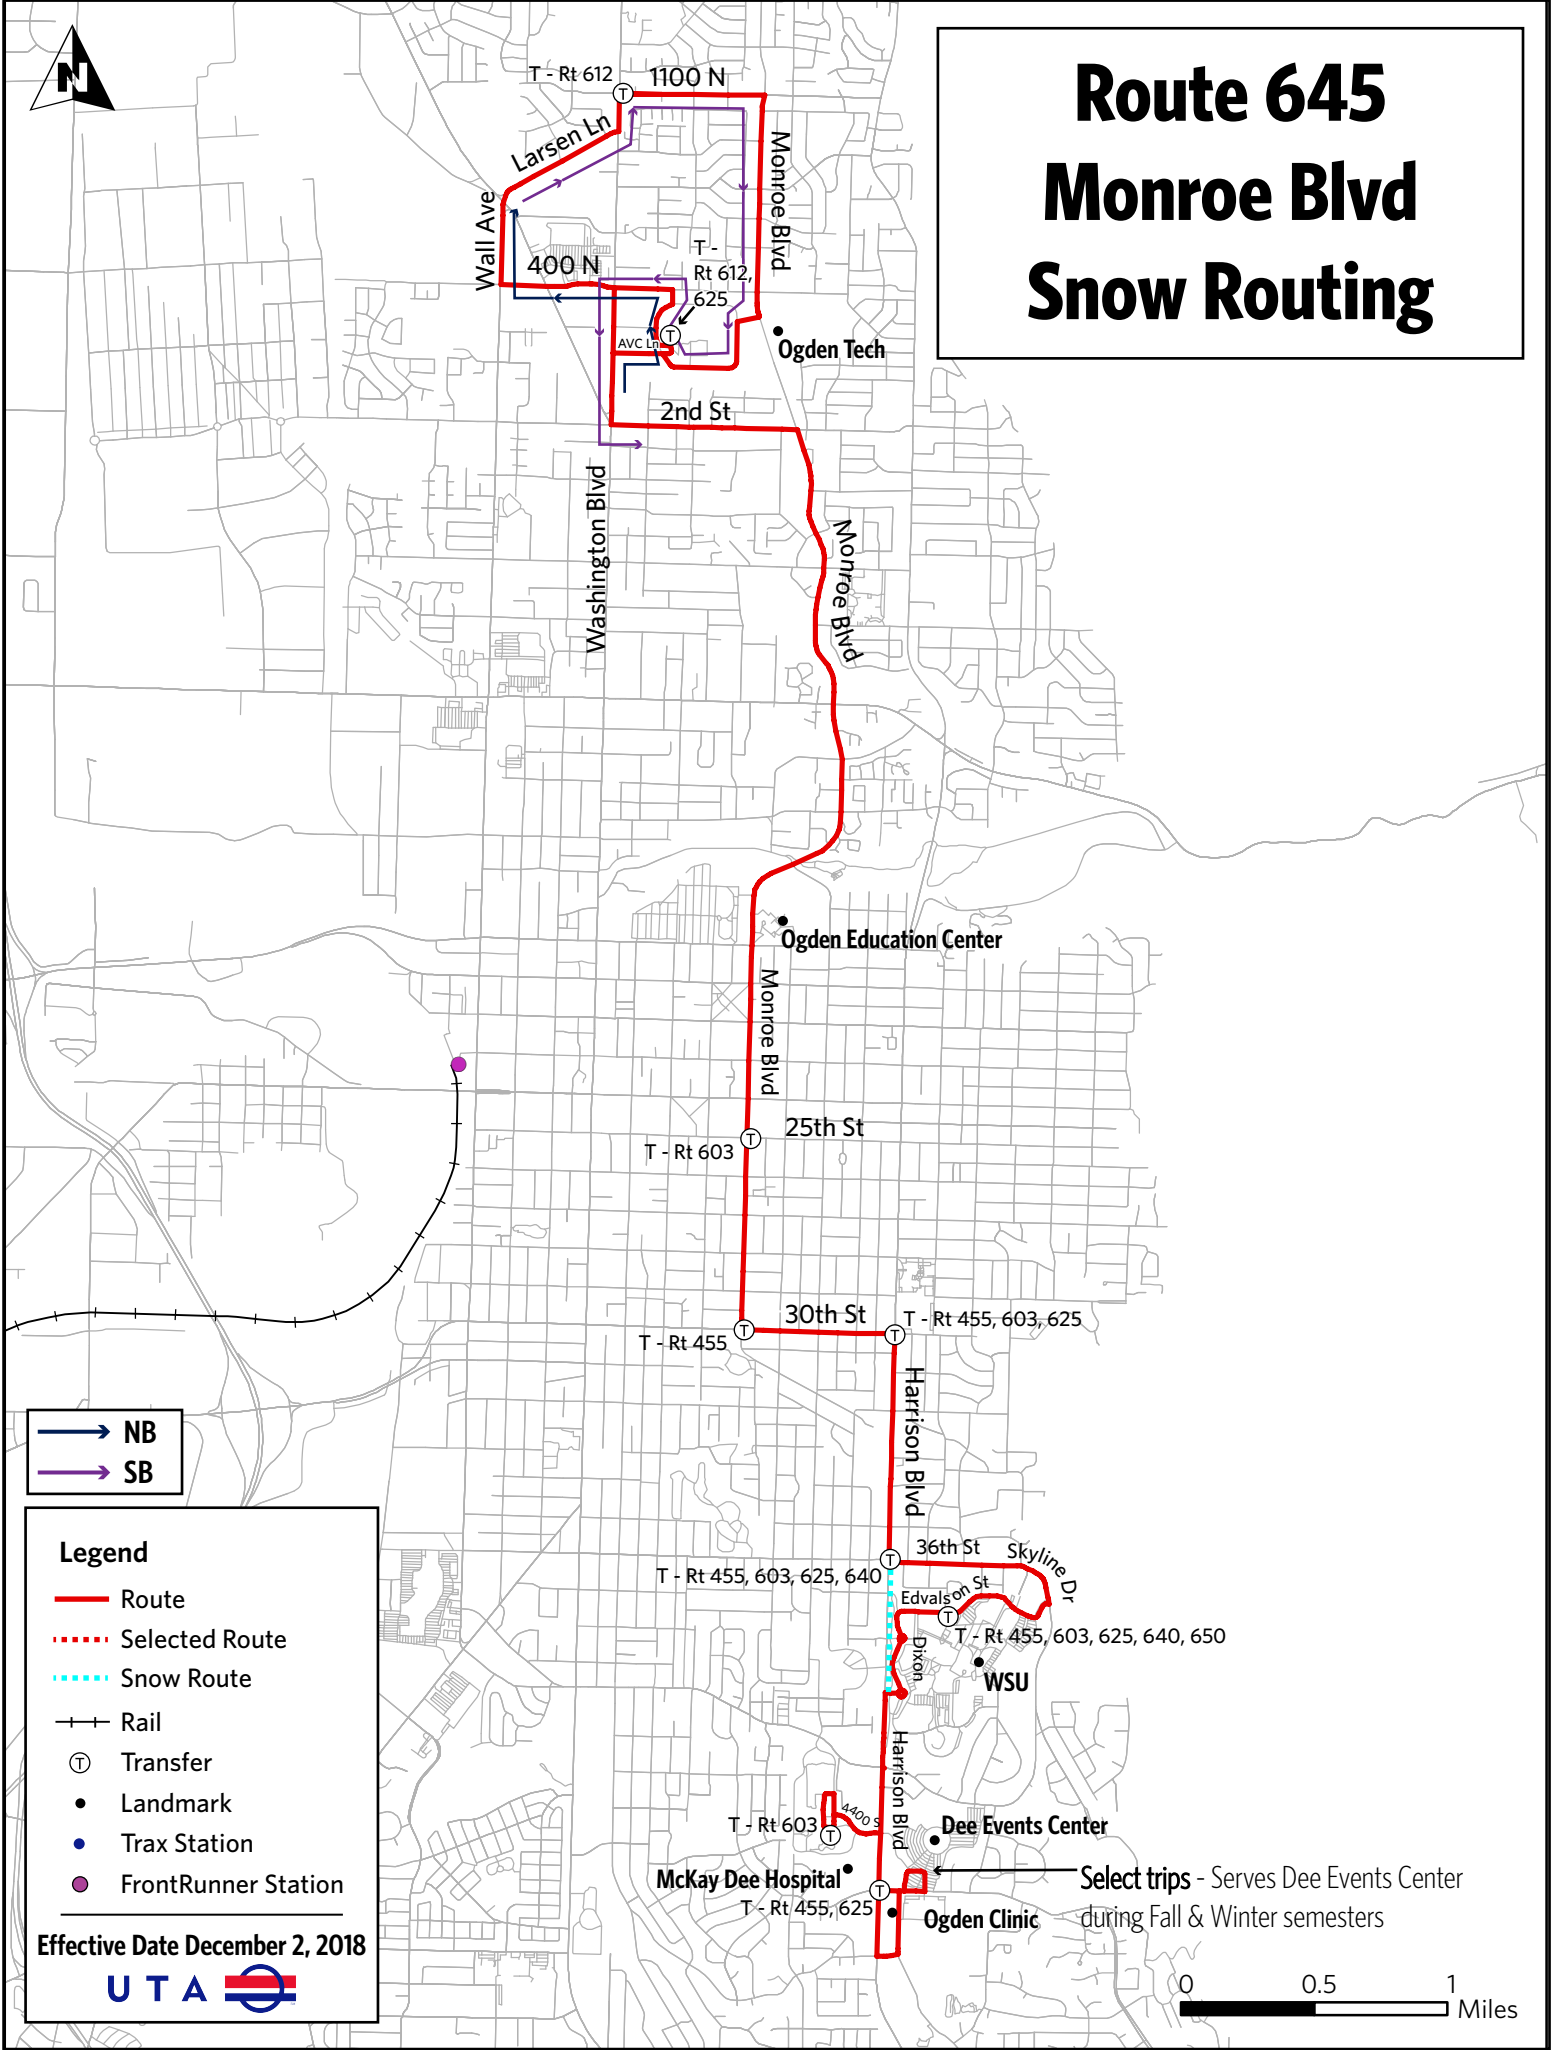

Route 645 Monroe Blvd Snow Routing

NB
 SB

Legend

- Route
- Selected Route
- Snow Route
- Rail
- Transfer
- Landmark
- Trax Station
- FrontRunner Station

Effective Date December 2, 2018

Select trips - Serves Dee Events Center during Fall & Winter semesters

0 0.5 1 Miles