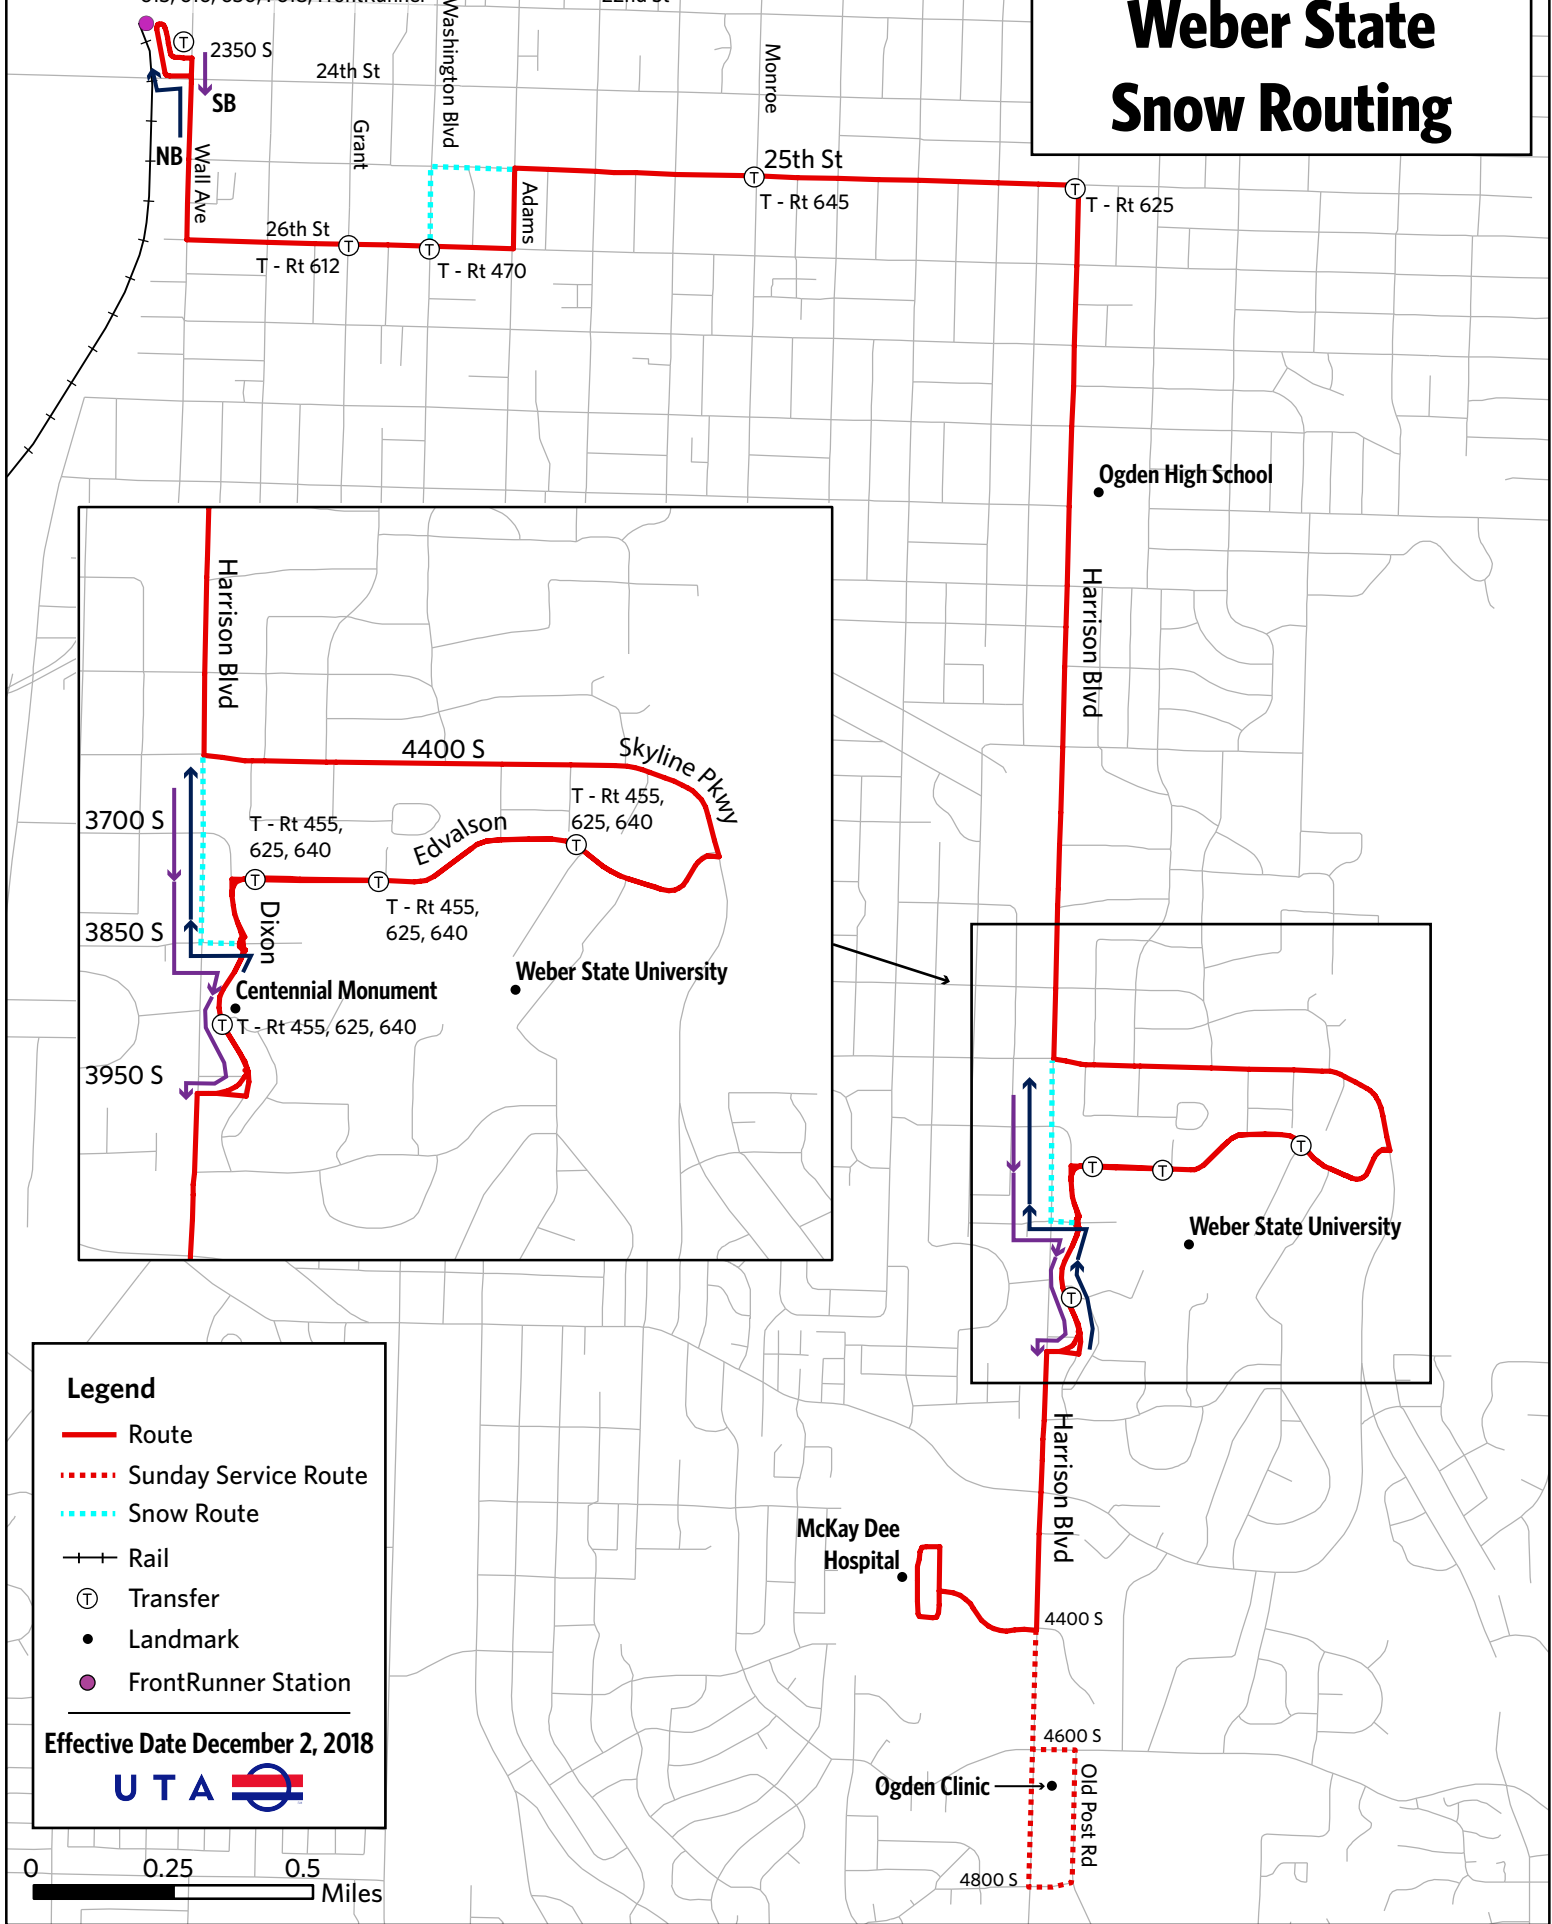

Ogden Station

T - Rt 455, 456, 470, 473, 604, 613, 616, 630, F618, FrontRunner

Route 603 Weber State Snow Routing

Legend

- Route
- - - Sunday Service Route
- - - Snow Route
- Rail
- Transfer
- Landmark
- FrontRunner Station