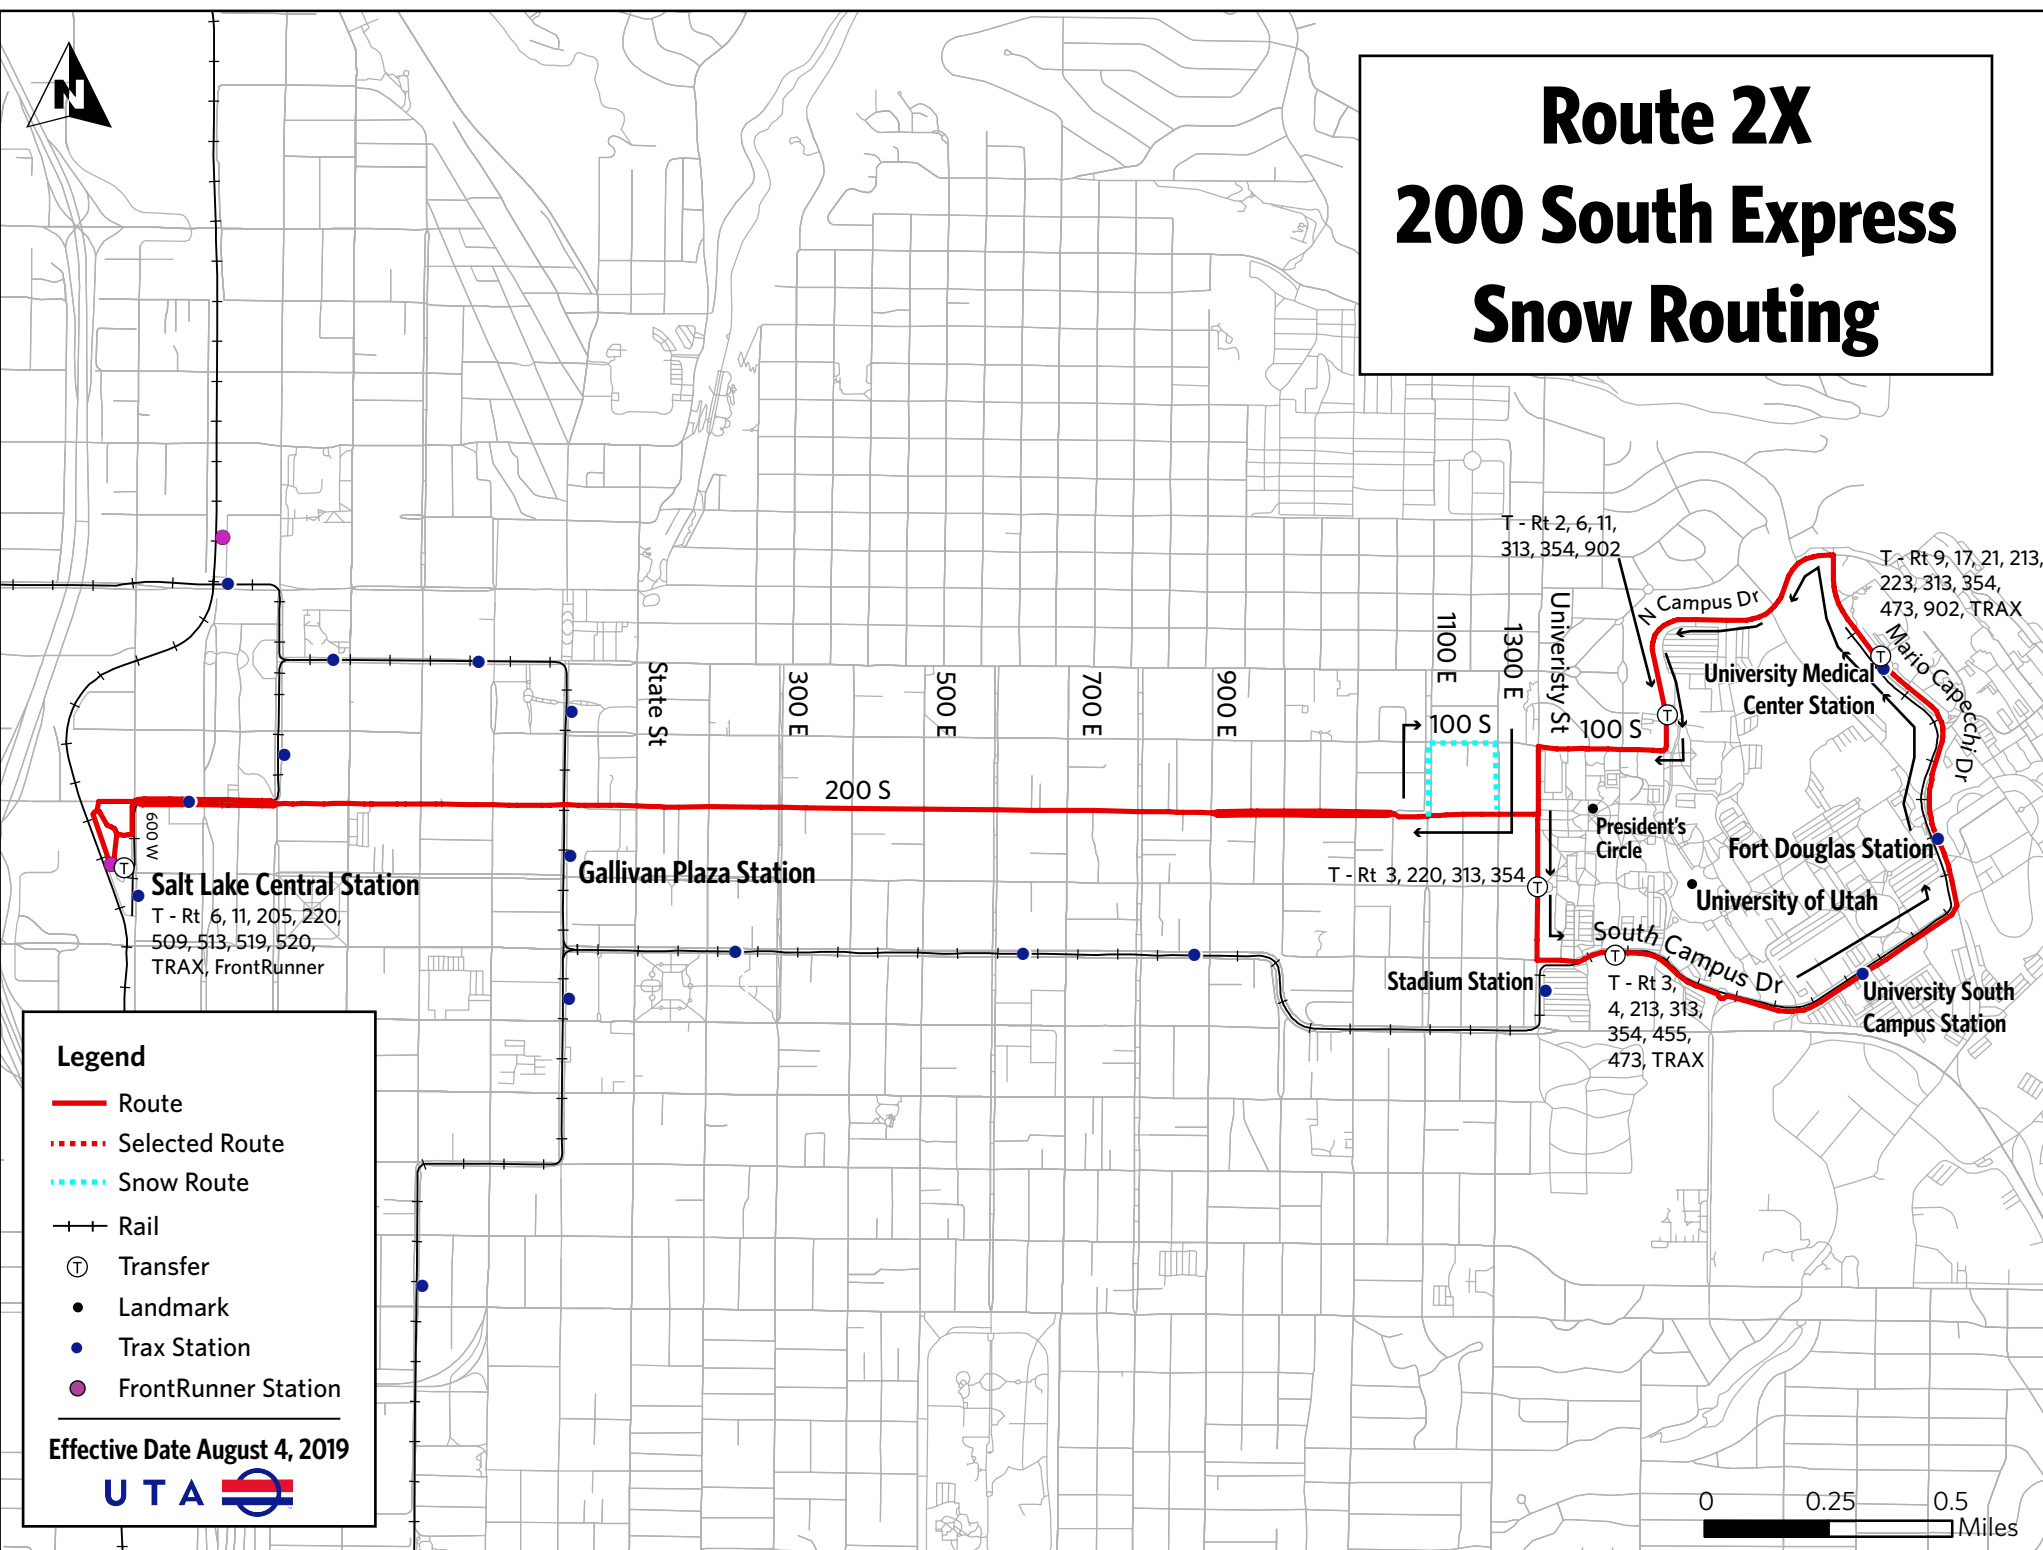

Route 2X 200 South Express Snow Routing

Legend

- Route
- ⋯ Selected Route
- - - Snow Route
- ⊕ Rail
- Ⓣ Transfer
- Landmark
- Trax Station
- FrontRunner Station

Effective Date August 4, 2019