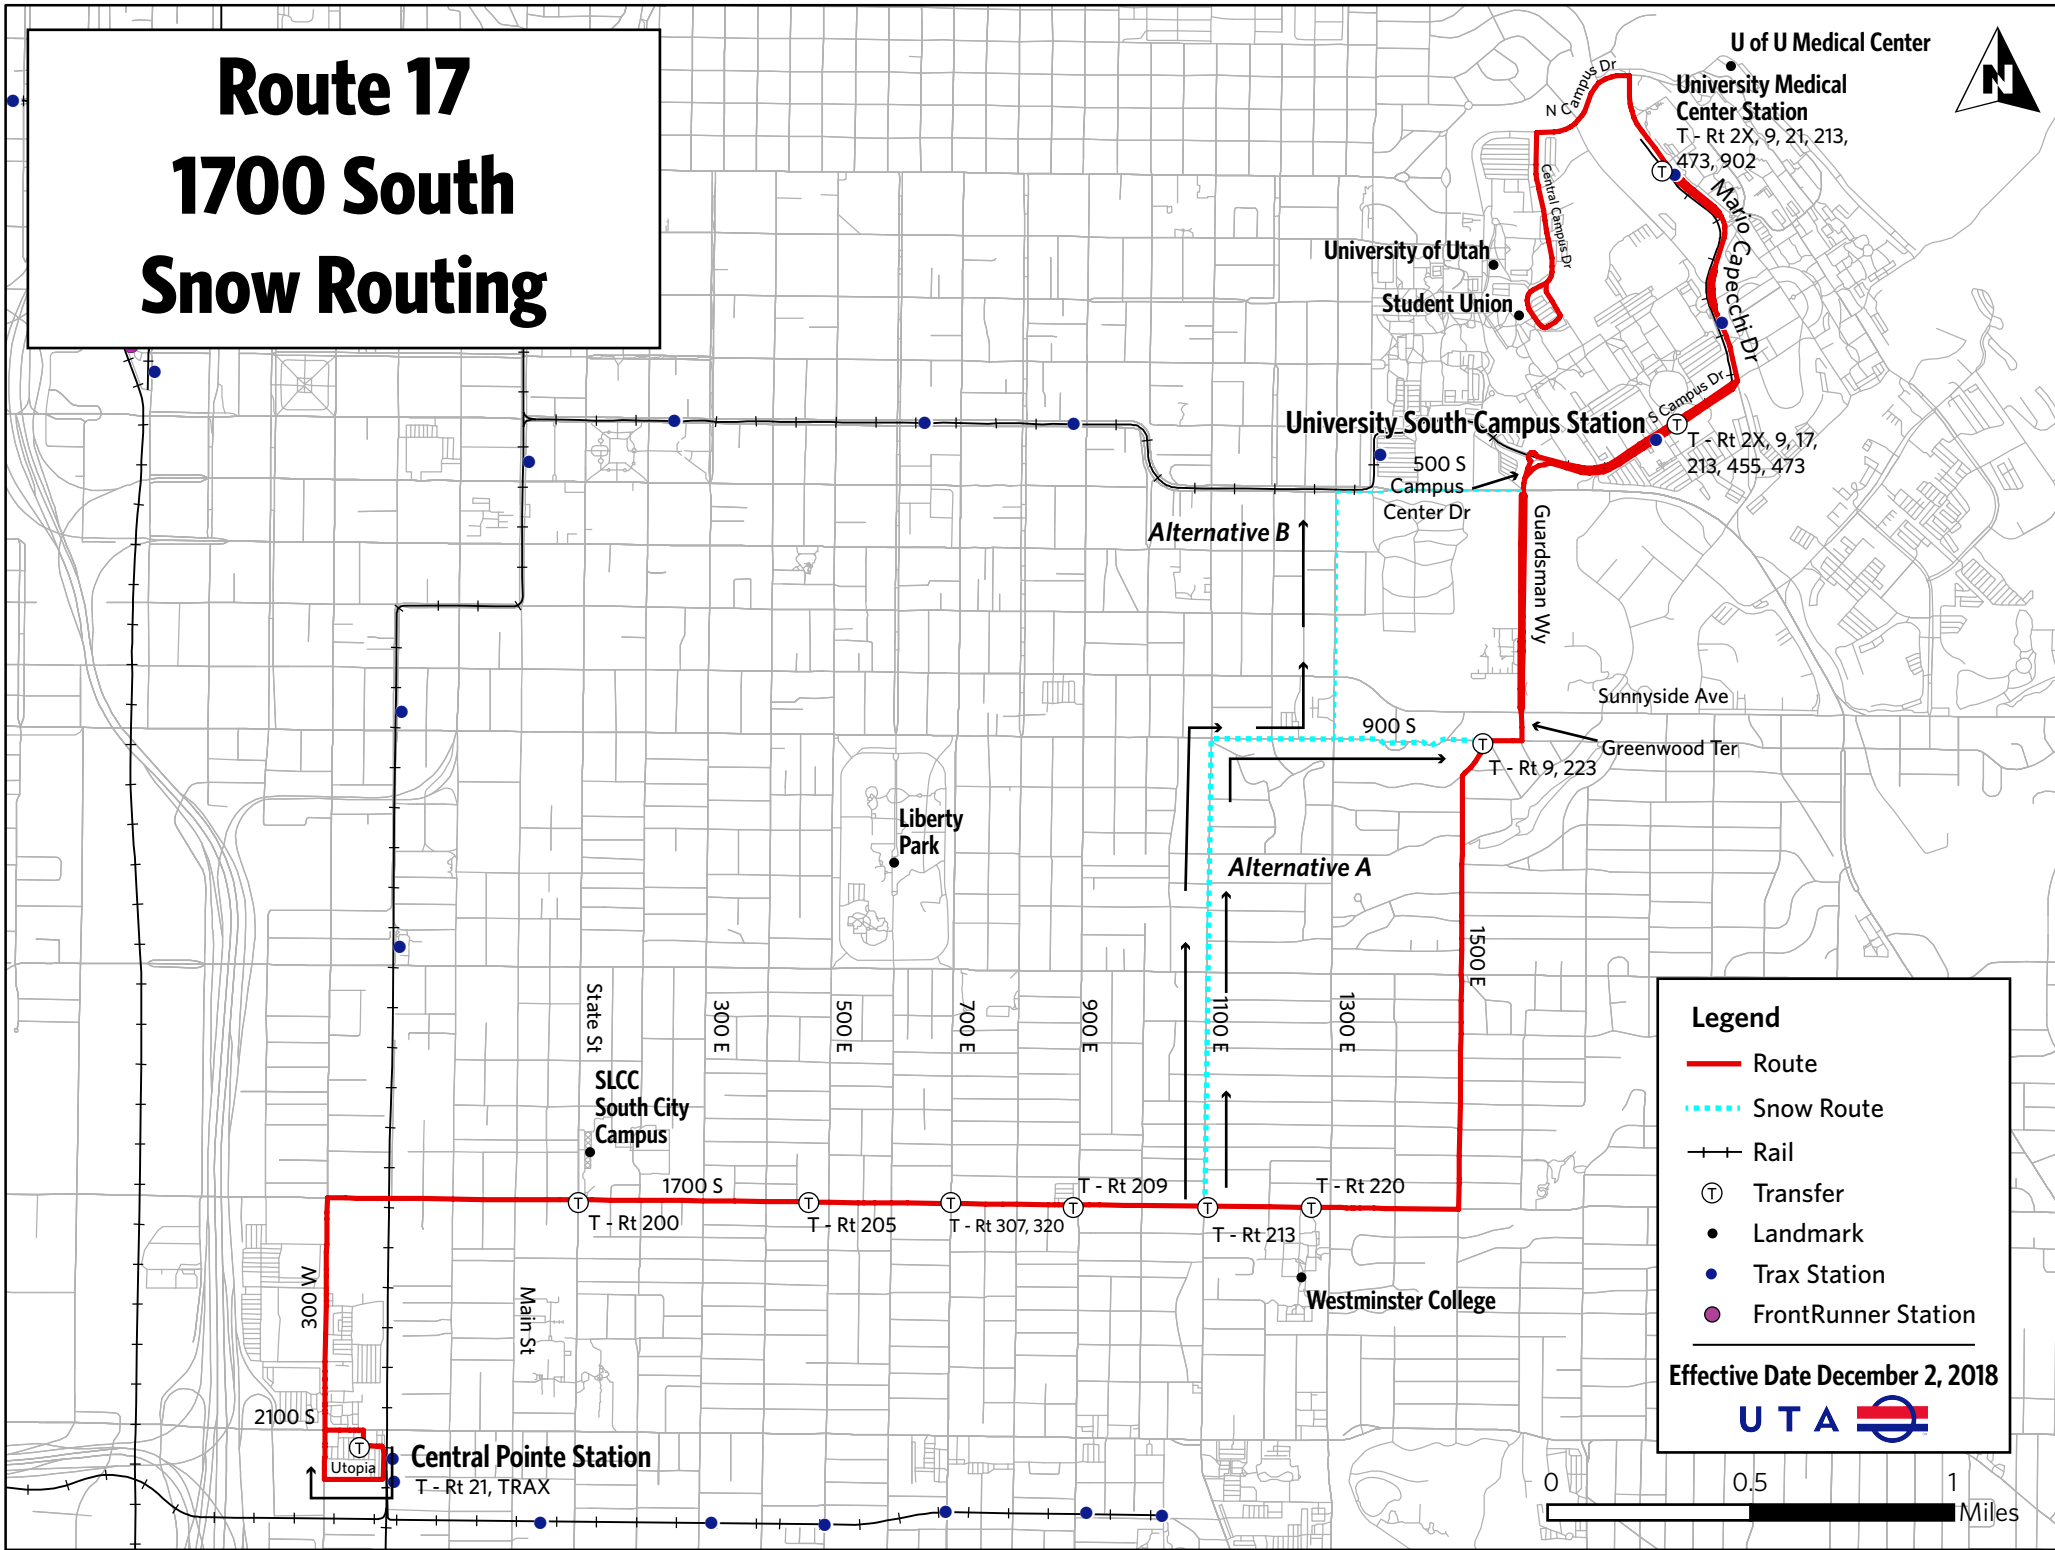

# Route 17 1700 South Snow Routing

- Legend**
- Route
  - - - Snow Route
  - Rail
  - T Transfer
  - Landmark
  - Trax Station
  - FrontRunner Station

Effective Date December 2, 2018