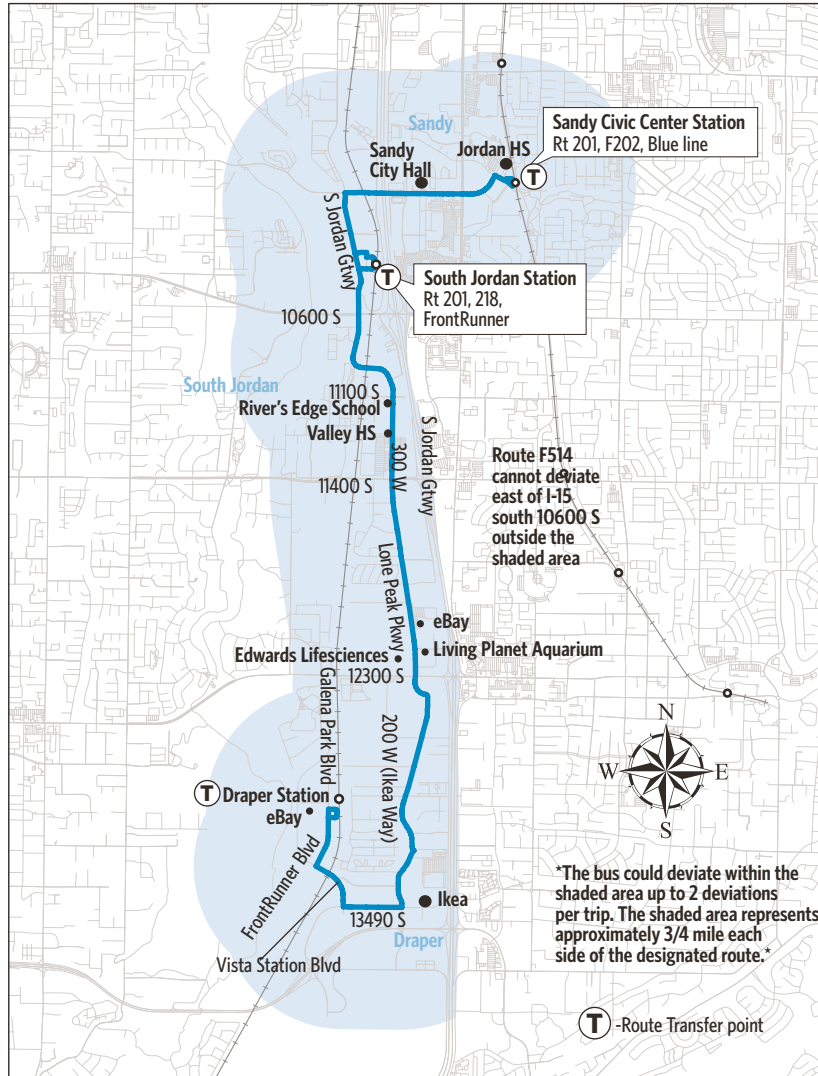

Route F514 - Jordan Gateway Flex

For Information Call 801-RIDE-UTA (801-743-3882)
outside Salt Lake County 888-RIDE-UTA (888-743-3882)
www.rideuta.com

F514

Jordan Gateway Flex

HOW TO USE THIS SCHEDULE

Determine your timepoint based on when you want to leave or when you want to arrive. Read across for your destination and down for your time and direction of travel. A route map is provided to help you relate to the timepoints shown. Weekday, Saturday & Sunday schedules differ from one another.

Saturday

To Sandy Civic Ctr Station

Sandy Civic Center Station	South Jordan Station	Valley & Riversedge Schools	Election Rd	Draper Station
608a	614a	617a	620a	628a
703	709	712	715	723
803	809	812	815	823
903	909	912	915	923
1003	1009	1012	1015	1023
1103	1109	1112	1115	1123
1203p	1209p	1212p	1215p	1223p
103	109	112	115	123
203	209	212	215	223
303	309	312	315	323
403	409	412	415	423
503	509	512	515	523
603	609	612	615	623
703	709	712	715	723

To Draper Station

Draper Station	Election Rd	Valley & Riversedge Schools	South Jordan Station	Sandy Civic Center Station
634a	639a	641a	645a	658a
734	739	741	745	758
834	839	841	845	858
934	939	941	945	958
1034	1039	1041	1045	1058
1134	1139	1141	1145	1158
1234p	1239p	1241p	1245p	1258p
134	139	141	145	158
234	239	241	245	258
334	339	341	345	358
434	439	441	445	458
534	539	541	545	558
634	639	641	645	658
729	734	736	740	753