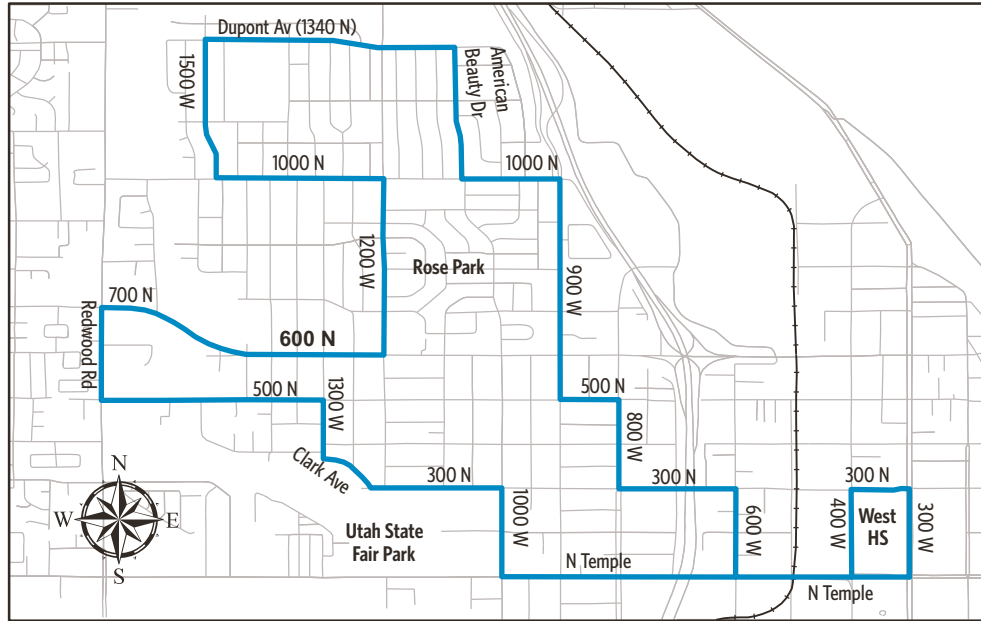

WEEKDAYS To Rose Park

To West High School

West High School	300 N & 1200 W	600 N & 1200 W	1000 N & 1440 W	1000 N & 1440 W	Dupont Ave & American Beauty	600 N & 900 W	North Temple & 600 W	West High School	
W	215p	222p	230p	235p	807a	813a	819a	823a	830a
M-F	345	352	400	405					

WK Effective August 2021

Route 920 - Rose Park - West HS

WEEKDAYS To Rose Park

To West High School

	West High School	North Temple & 600 W	600 N & 900 W	Dupont Ave & American Beauty	1000 N & 1335 W
W	215p	217p	222p	227p	232p
M-F	345	347	352	357	402