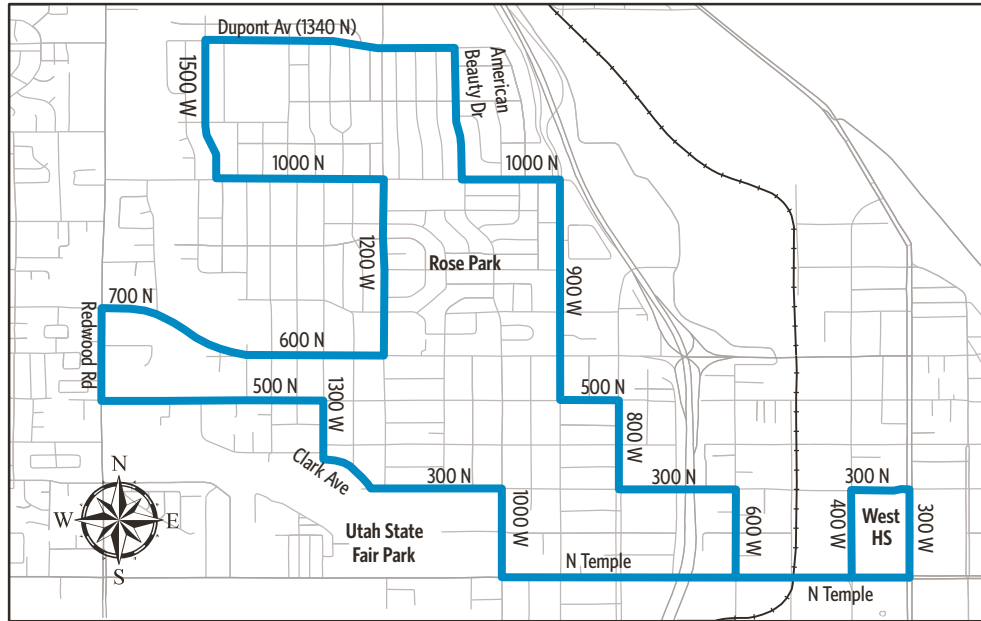

Route 919 - Fairpark- West HS

For Information Call 801-RIDE-UTA (801-743-3882)
outside Salt Lake County 888-RIDE-UTA (888-743-3882)
www.rideuta.com

919, 920

HOW TO USE THIS SCHEDULE

Determine your timepoint based on when you want to leave or when you want to arrive. Read across for your destination and down for your time and direction of travel. A route map is provided to help you relate to the timepoints shown. Weekday, Saturday & Sunday schedules differ from one another.

LOST AND FOUND

Weber/South Davis: 801-626-1207 option 3
Utah County: 801-227-8923
Salt Lake County: 801-287-4664
F-Route: 801-287-5355

FARES

Exact Fare is required. Fares are subject to change.

ACCESSIBLE SERVICE

	1000 N & 1335 W	600 N & 1200 W	300 N & 1200 W	North Temple & 1000 W	West High School
	807a	810a	818a	821a	830a

W-trip runs on Wednesday only

M-F-trip runs on all other school days (not Wed.)

Does not run when school is not in session.