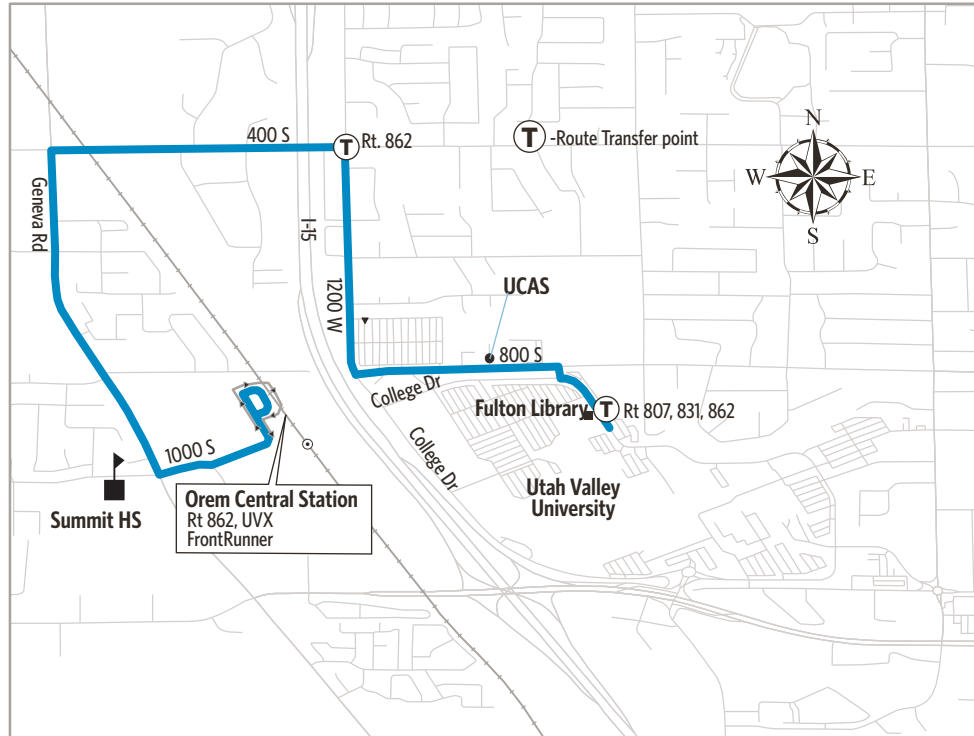

Route 841-UVU/Orem Station

PLAN AND TRACK WITH YOUR TRIP WITH transit

Available in the App Store and Google Play.

PAY WITH UTA GoRide.

Available in the App Store and Google Play.

For Information Call 801-RIDE-UTA (801-743-3882)
outside Salt Lake County 888-RIDE-UTA (888-743-3882)
www.rideuta.com

HOW TO USE THIS SCHEDULE

Determine your timepoint based on when you want to leave or when you want to arrive. Read across for your destination and down for your time and direction of travel. A route map is provided to help you relate to the timepoints shown. Weekday, Saturday & Sunday schedules differ from one another.

LOST AND FOUND

Weber/South Davis: 801-626-1207 option 3
Utah County: 801-227-8923
Salt Lake County: 801-287-4664
F-Route: 801-287-5355

FARES

Exact Fare is required. Fares are subject to change.

ACCESSIBLE SERVICE

Upon payment of a fare, a transfer is good for travel in any direction, including return trip, for two (2) hours until the time cut. The value of a transfer towards a fare on a more expensive service is the regular cash fare.