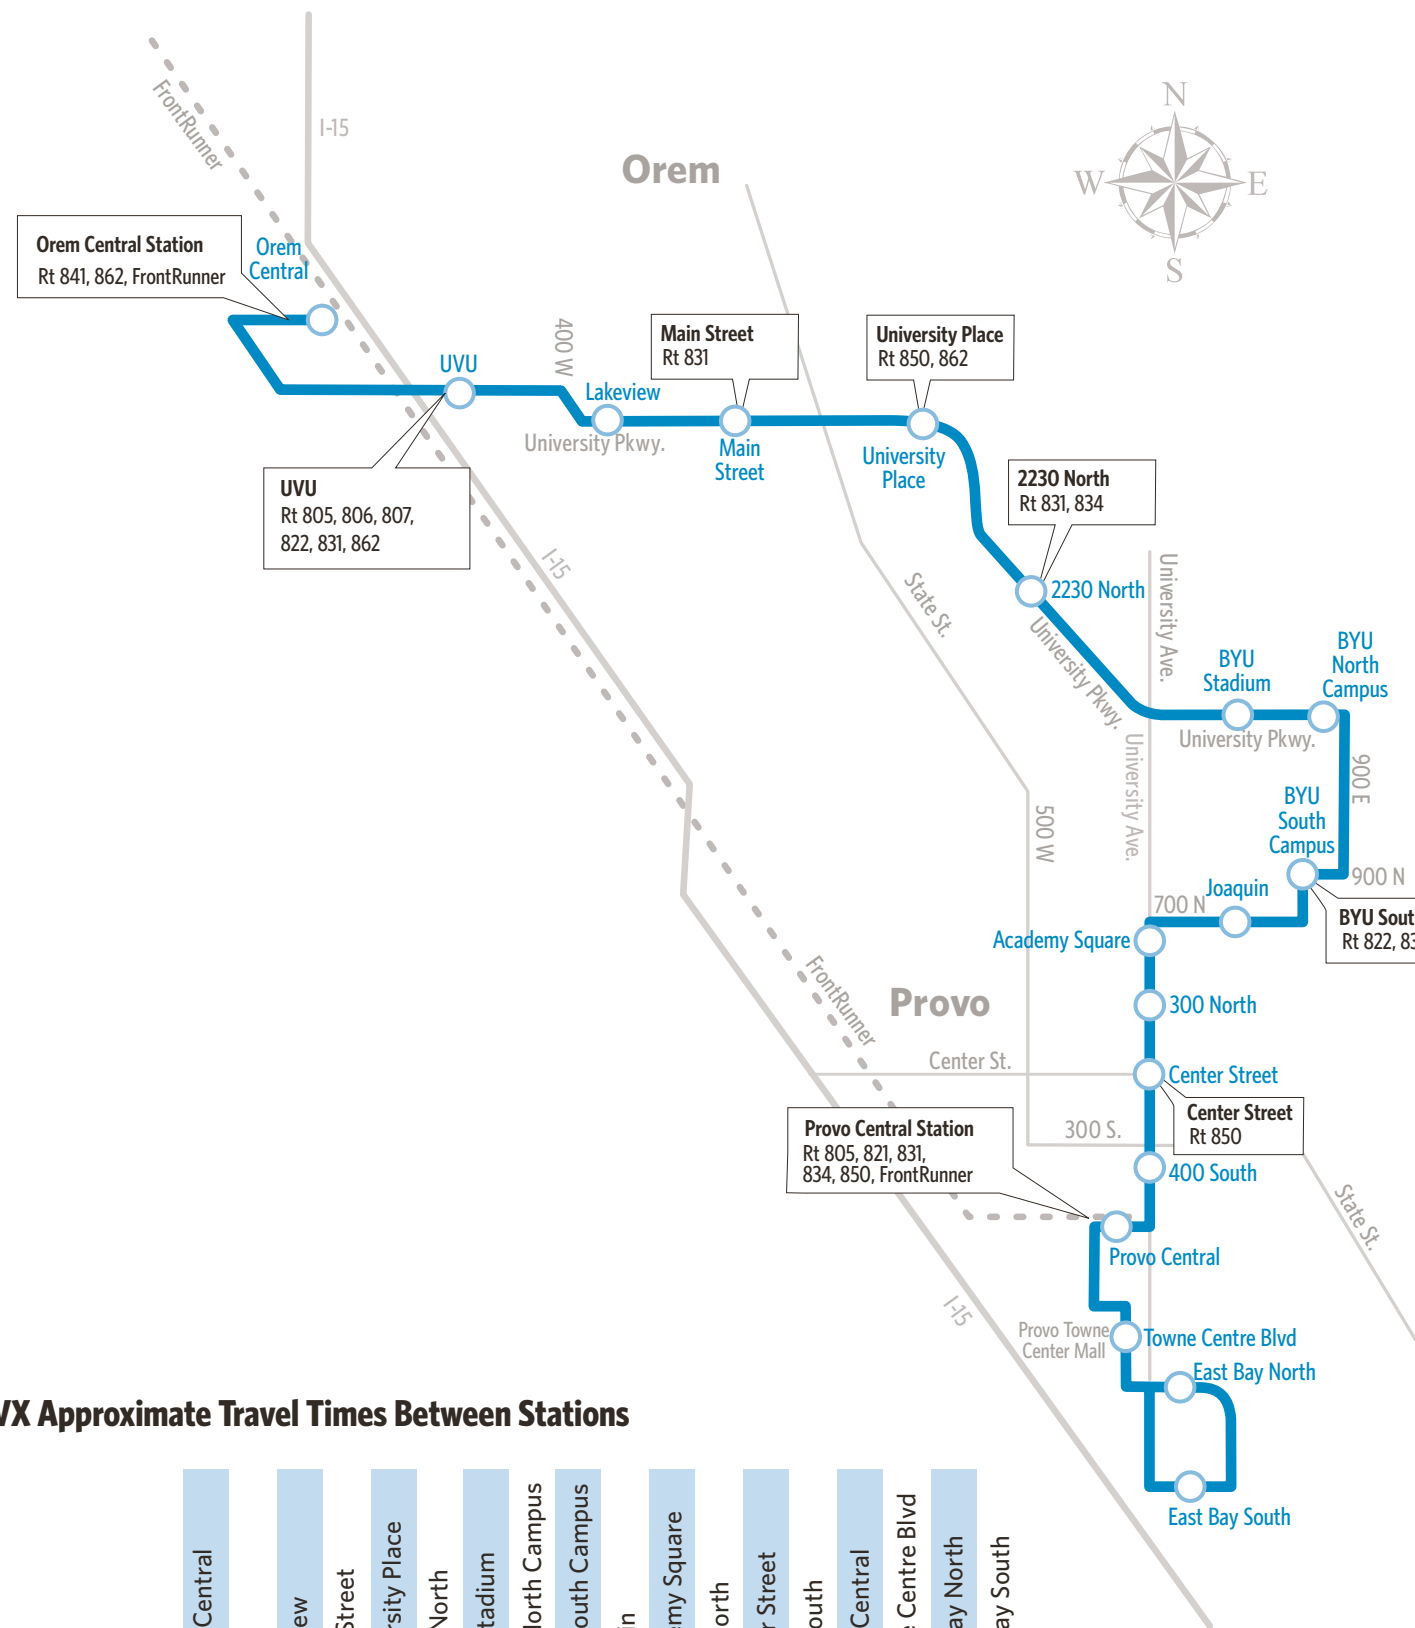

UVX Route 830X

UVX Station Name	Address
Orem Central	1350 W 900 S
UVU	701 W 1200 S
Lakeview	390 W University Pkwy
Main Street	10 E University Pkwy
University Place	570 E University Pkwy
2230 North	2220 N University Pkwy
BYU Stadium	372 E University Pkwy
BYU North Campus	716 E University Pkwy
BYU South Campus	735 E 900 N
Joaquin	424 E 700 N
Academy Square	592 N University Ave
300 North	298 N University Ave
Center Street	12 S University Ave
400 South	392 S University Ave
Provo Central	610 S Freedom Blvd
Towne Centre Blvd	1272 Towne Centre Blvd
East Bay North	172 E East Bay Blvd
East Bay South	202 E 1860 S

SEE SOMETHING? SAY SOMETHING!

To contact UTA police:
Call: 801-287-EYES (801-287-3937)
Or Text UTATIP and your tip to 274637

INTERPRETER

801-RIDE-UTA
call (801-743-3882)
Toll-Free (888-743-3882)

Intérprete 口譯 thông dịch viên
해석자 tumač переводчик
インタプリタ Dolmetscher 通訳

WILL OPERATORS WAIT AT TIMEPOINTS?
No. Operators will leave the first timepoint on time and then travel as quickly as possible to the end of the route. Operators stop to let customers on and off the bus, but the operator does not keep a set schedule.

HOW WILL I KNOW WHEN THE BUS WILL COME?
For most of the day on weekdays and Saturdays, UVX operates every 6-15 minutes. Late night service runs every 15-60 minutes. Approximate times are displayed at UVX stations.

UVX Approximate Travel Times Between Stations

	Orem Central	UVU	Lakeview	Main Street	University Place	2230 North	BYU Stadium	BYU North Campus	BYU South Campus	Joaquin	Academy Square	300 North	Center Street	400 South	Provo Central	Towne Centre Blvd	East Bay North	East Bay South
Orem Central	0	7	10	12	16	19	23	25	28	31	34	35	37	39	44	47	49	51
UVU	10	0	3	5	9	12	16	18	21	24	27	28	30	32	37	40	42	44
Lakeview	13	3	0	2	6	9	13	15	18	21	24	25	27	29	34	37	39	41
Main Street	16	6	3	0	4	7	11	13	16	19	22	23	25	27	32	35	37	39
University Place	20	10	7	4	0	3	7	9	12	15	18	19	21	23	28	31	33	35
2230 North	23	13	10	7	3	0	4	6	9	12	15	16	18	20	25	28	30	32
BYU Stadium	27	17	14	10	7	4	0	2	5	8	11	12	14	16	21	24	26	28
BYU North Campus	28	18	15	12	8	5	1	0	3	6	9	10	12	14	19	22	24	26
BYU South Campus	32	22	19	16	12	9	5	4	0	3	6	7	9	11	16	19	21	23
Joaquin	35	25	22	19	15	12	8	7	3	0	3	4	6	8	13	16	18	20
Academy Square	38	28	25	22	18	15	11	10	6	3	0	1	3	5	10	13	15	17
300 North	39	29	27	24	20	17	13	12	8	5	2	0	2	4	9	12	14	16
Center Street	41	31	28	25	21	18	14	13	9	6	3	1	0	2	7	10	12	14
400 South	43	33	30	27	23	20	16	15	11	8	5	3	1	0	5	8	10	12
Provo Central	46	36	33	30	26	23	19	18	14	11	8	6	5	3	0	3	5	7
Towne Centre Blvd	51	41	38	35	31	28	24	21	18	16	13	11	10	8	5	0	2	4
East Bay North	56	46	43	40	36	33	30	28	24	21	18	16	15	13	10	5	0	2
East Bay South	54	44	41	38	34	31	27	26	22	19	17	14	13	11	8	3	0	2

Crosspoint is the approximate number of minutes it takes to travel between stations

For Information Call 801-RIDE-UTA (801-743-3882)
outside Salt Lake County 888-RIDE-UTA (888-743-3882)
www.rideuta.com

HOW TO USE THIS SCHEDULE