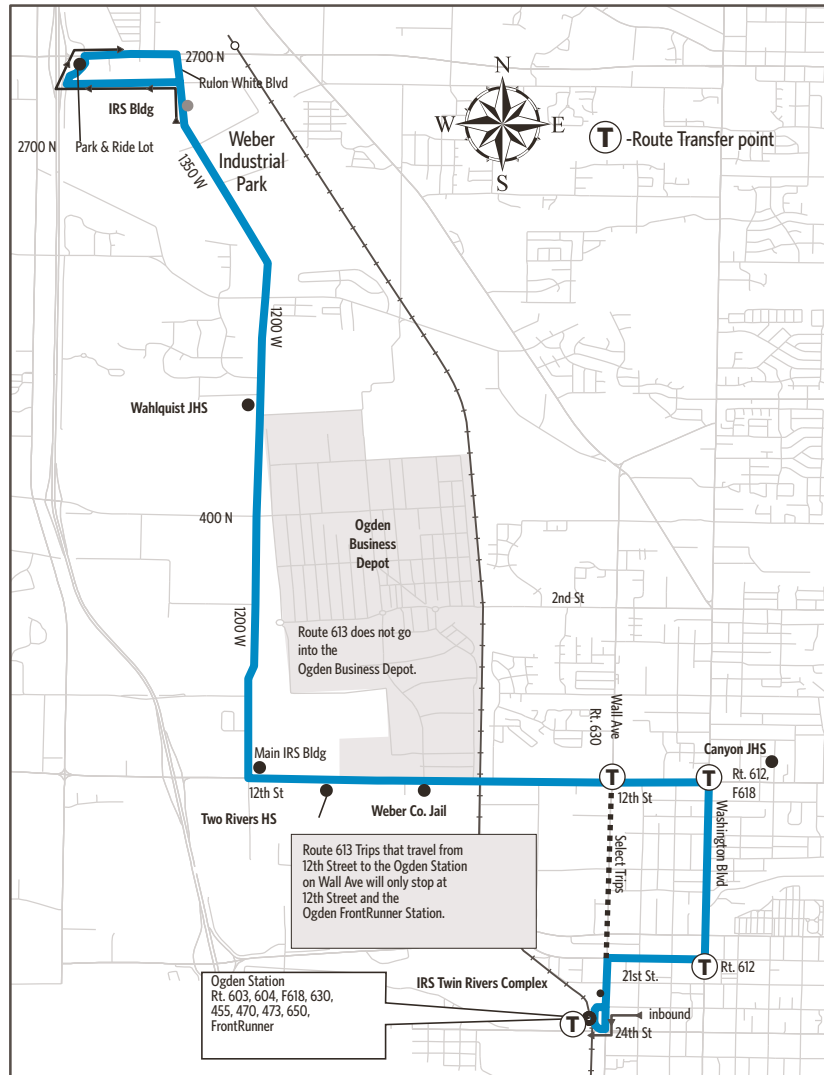

Route 613 - Weber Industrial Park

For Information Call 801-RIDE-UTA (801-743-3882)
outside Salt Lake County 888-RIDE-UTA (888-743-3882)
www.rideuta.com

HOW TO USE THIS SCHEDULE

Determine your timepoint based on when you want to leave or when you want to arrive. Read across for your destination and down for your time and direction of travel. A route map is provided to help you relate to the timepoints shown. Weekday, Saturday & Sunday schedules differ from one another.

Upon payment of a fare, a transfer is good for travel in any direction, including return trip, for two (2) hours until the time cut. The value of a transfer towards a fare on a more expensive service is the regular cash fare.

UTA  BUS

Effective
August 2021

WEEKDAYS
To Ogdén Station

To WeberIndustrial Park

2700 N Park & Ride	Weber Industrial Park	400 N & 1200 W	12th St & 1200 W (IRS)	17th St & Washington	Ogdén Station
600a	602a	607a	609a	613a	620a
700	702	707	709	713	720
800	802	807	810	814	822
900	902	907	910	914	922
1000	1002	1007	1010	1013	1021
1100	1102	1107	1110	1113	1121
1200p	1202p	1207p	1210p	1213p	1221p
100	102	107	110	113	121
205	207	212	215	218	226
238	243	246	250	----	301
338	343	346	350	----	401
435	437	442	446	451	459
535	537	542	546	551	559
635	637	642	646	651	659

Ogdén Station	17th St & Washington	12th St & 1200 W (IRS)	400 N & 1200 W	Weber Industrial Park	2700 N Park & Ride
530a	536a	541a	544a	548a	551a
630	636	641	644	648	651
730	737	742	745	749	752
835	842	847	850	854	857
935	942	947	950	954	957
1035	1041	1046	1049	1054	1057
1135	1141	1146	1149	1154	1157
1235p	1241p	1246p	1249p	1254p	1257p
135	141	146	149	154	157
205	214	220	223	228	231
305	314	320	323	328	331
405	413	419	422	427	430
505	513	519	522	527	530
605	613	619	622	627	630