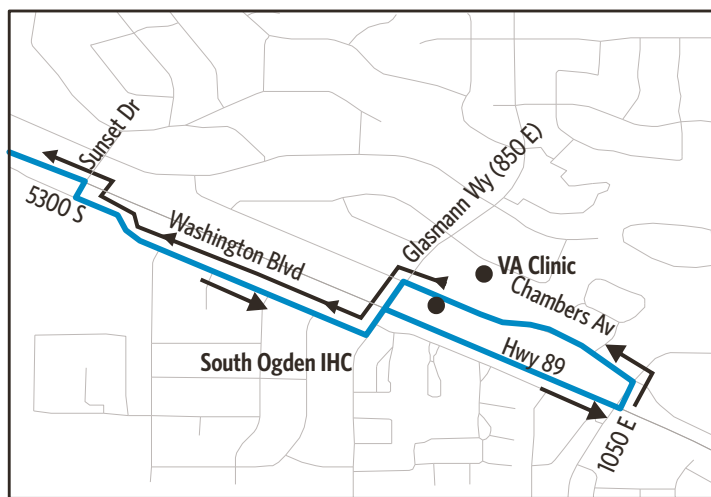

For Information Call 801-RIDE-UTA (801-743-3882)
outside Salt Lake County 888-RIDE-UTA (888-743-3882)
www.rideuta.com

612

North-South Washington Blvd

HOW TO USE THIS SCHEDULE

Determine your timepoint based on when you want to leave or when you want to arrive. Read across for your destination and down for your time and direction of travel. A route map is provided to help you relate to the timepoints shown. Weekday, Saturday & Sunday schedules differ from one another.

UTA SERVICE DIRECTORY

- General Information, Schedules, Trip Planning and Customer Feedback: 801-RIDE-UTA (801-743-3882)
- Outside Salt Lake County call 888-RIDE-UTA (888-743-3882)
- For 24 hour automated service for next bus available use option 1. Have stop number and 3 digit route number (use 0 or 00 if number is not 3 digits).
- Pass By Mail Information 801-287-2204
- For Employment information please visit <http://www.rideuta.com/careers/>
- Travel Training 801-287-2275

LOST AND FOUND

Weber/South Davis: 801-626-1207 option 3
Utah County: 801-227-8923
Salt Lake County: 801-287-4664
F-Route: 801-287-5355

FARES

Exact Fare is required. Fares are subject to change.

ACCESSIBLE SERVICE

Wheelchair accessible buses are available on all routes. Alternate format schedules are available upon request. Telephone communication for deaf/hearing impaired persons is available by dialing 711.

TRANSFERS

Upon payment of a fare, a transfer is good for travel in any direction, including return trip, for two (2) hours until the time cut. The value of a transfer towards a fare on a more expensive service is the regular cash fare.

BIKES ON BUSES

The Bikes on Buses service is available on all buses, except Paratransit.