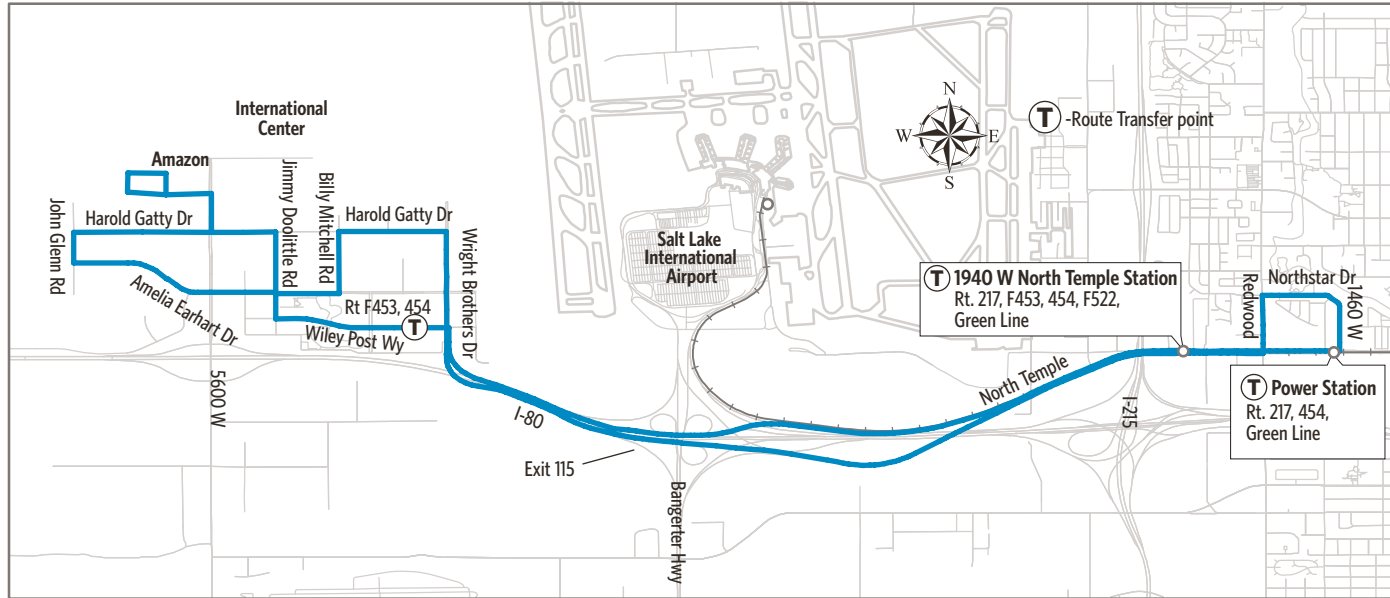

### International Center

International Center  
Power Station  
1940 W North Temple Station

UTA  BUS

WK SA SU 

Effective August 2021

## Route 551 - International Center

## SUNDAY To International Center (clockwise)

Power Station	1940 W North Temple Station	Wiley Post & Wright Bros	Amelia Earhart & 5850 W	Harold Gatty Dr & 5575 W	Wright Bros & Amelia Earhart	1940 W North Temple Station	N Temple & Redwood Rd
524a	527a	536a	541a	546a	552a	600a	607a
554	557	606	611	616	622	630	637
624	627	636	641	646	652	700	707
654	657	706	711	716	722	730	737
530p	533p	544p	549p	554p	600p	608p	615p
600	603	614	619	624	630	638	645