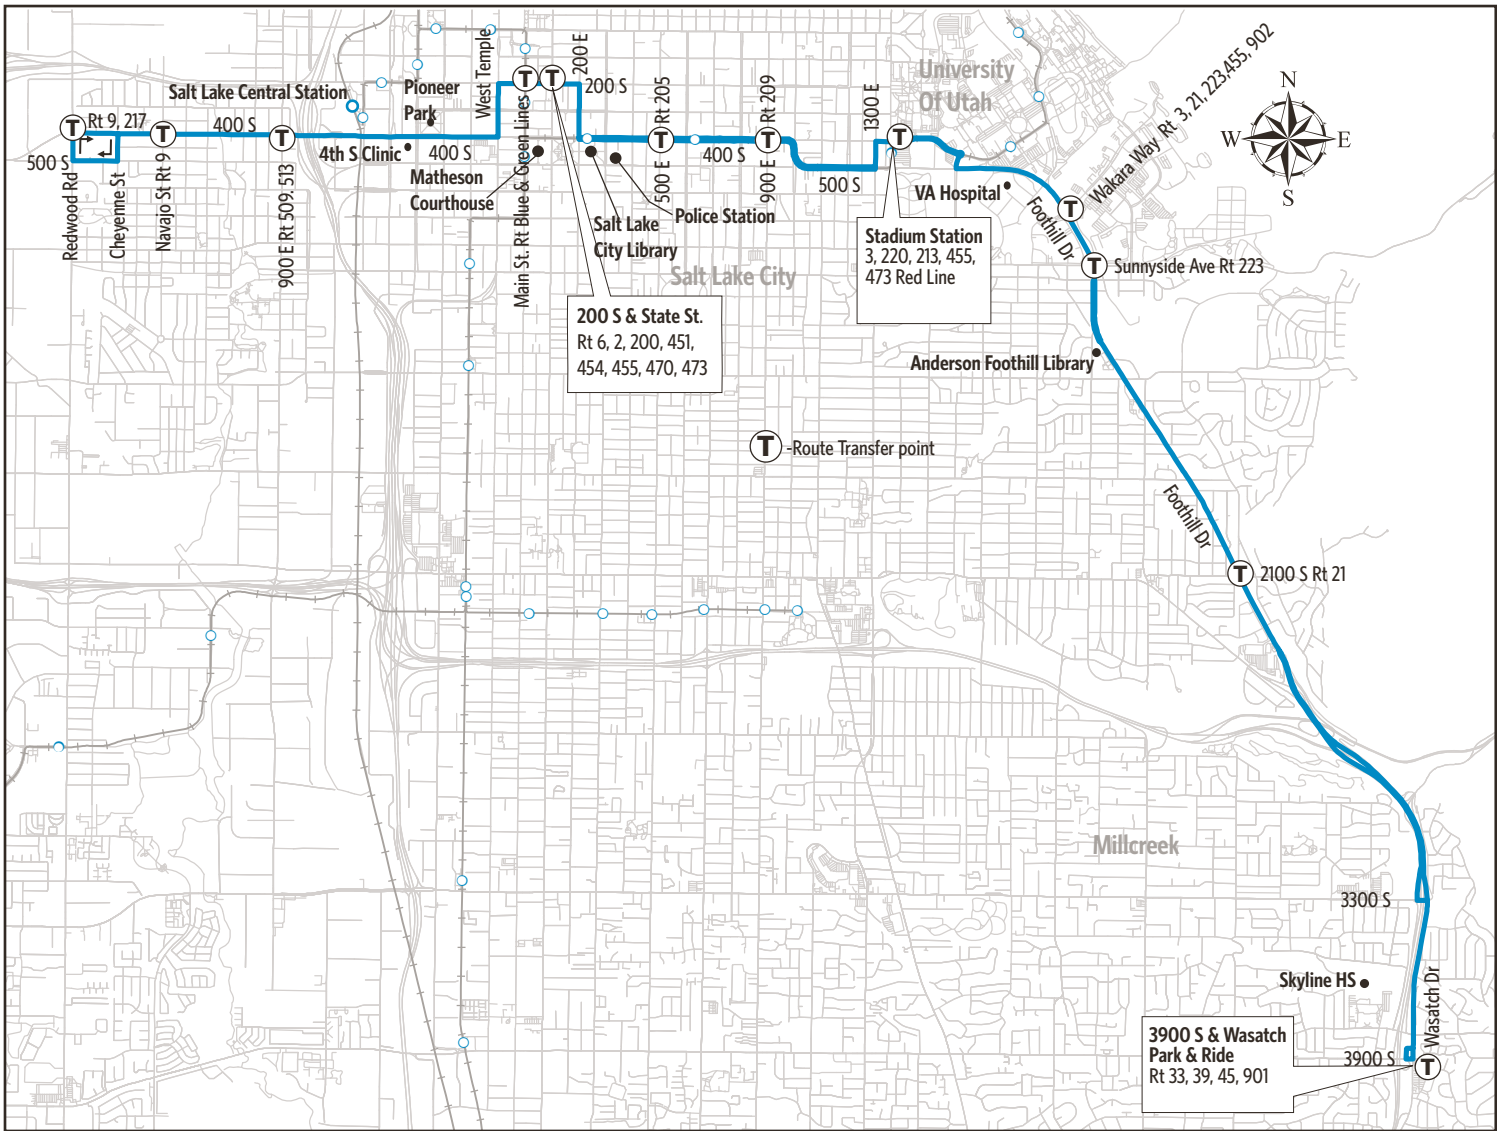

# 4 - 400 South/Foothill Dr

For Information Call 801-RIDE-UTA (801-743-3882)  
 outside Salt Lake County 888-RIDE-UTA (888-743-3882)  
[www.rideuta.com](http://www.rideuta.com)