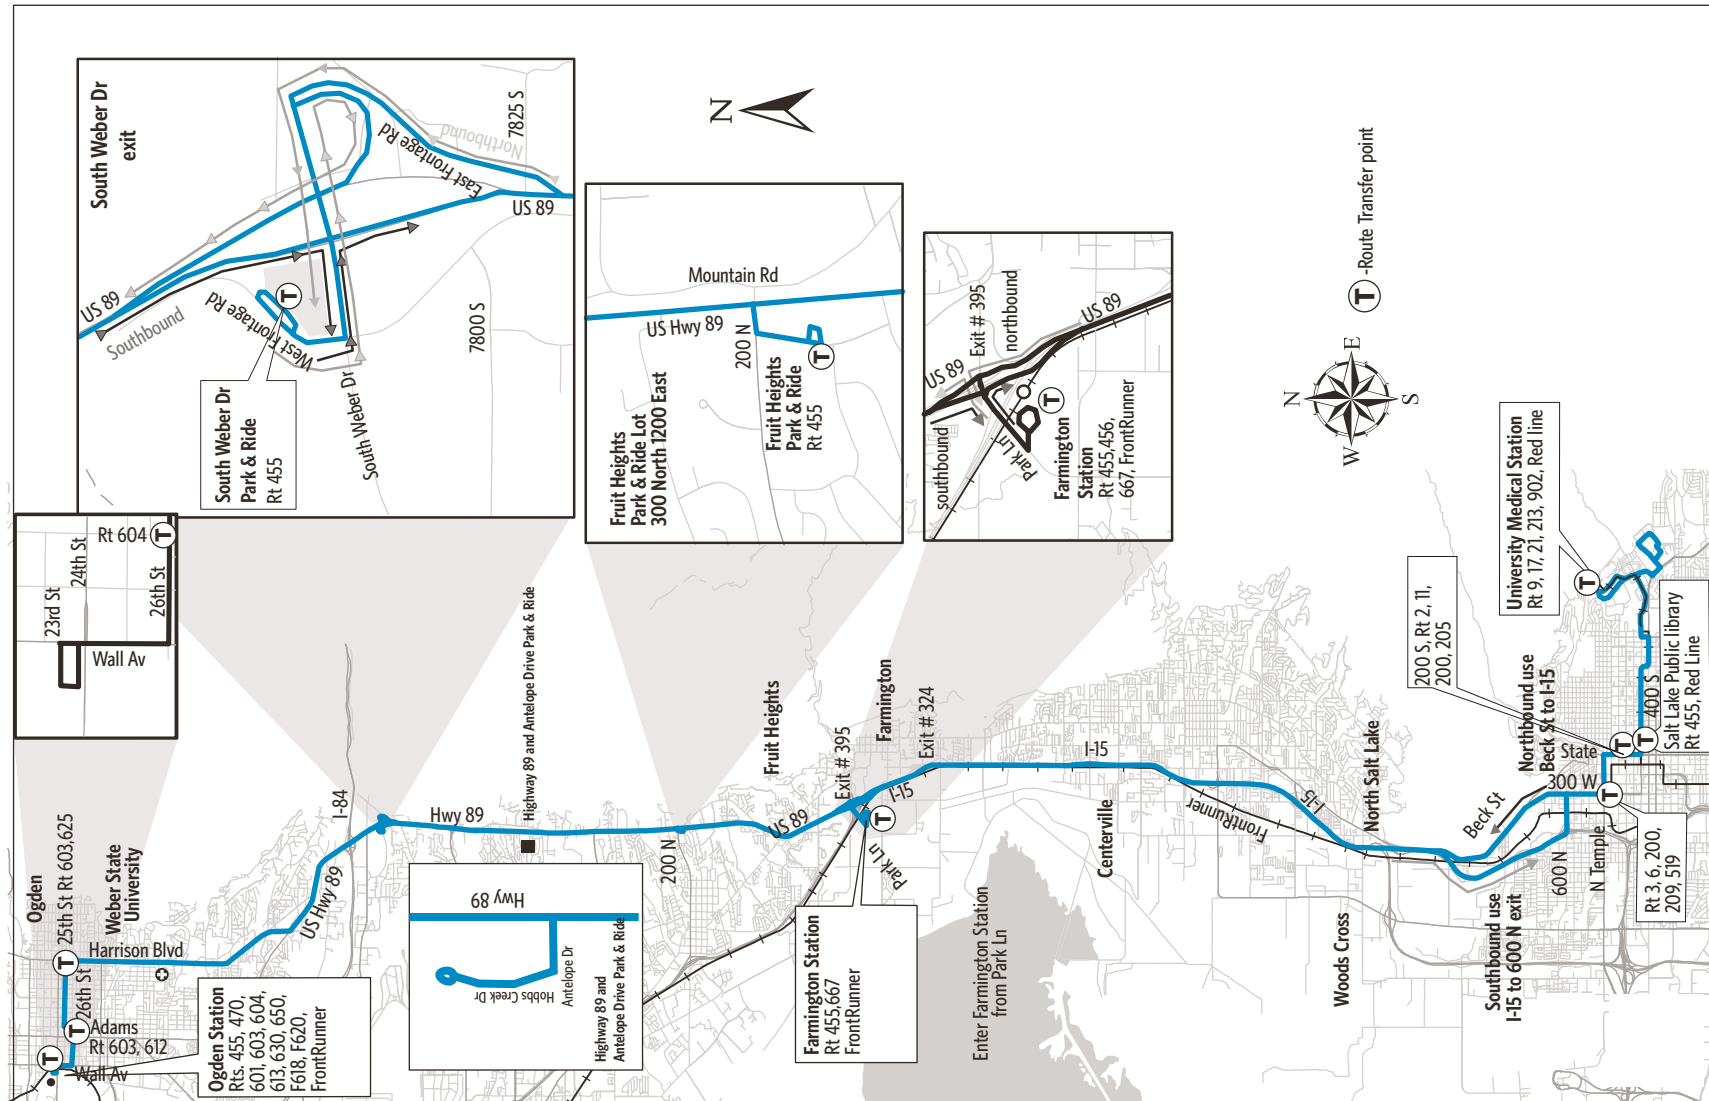

To Salt Lake

Ogden Station	26th St & Grant Ave (Ogden)	4300 S & Harrison Blvd	5700 S & Harrison Blvd	S Weber Park & Ride	Hwy 89 & Antelope Dr Park & Ride	Fruit Heights Park & Ride	Farmington Station	North Temple & 300 W	North Temple & Main St (EB)	400 S & State (SLC)	S Campus Dr & 1530 E	U. of U. Medical Center Station	Komas Dr & Wakara Way
400a	404a	412a	416a	422a	430a	437a	445a	506a	507a	510a	523a	533a	543a
435	439	447	451	457	505	512	520	541	542	545	558	608	618
520	524	532	536	542	550	558	606	628	629	633	648	658	707
600	603	611	615	621	628	636	644	708	709	713	729	740	750
630	634	643	647	654	702	711	721	750	752	756	814	825	835
700	704	713	717	724	732	745	755	822	825	830	848	859	910

In order to accommodate the arrival of most passengers on this route, express trips may leave early from destination timepoints

Express Bus 473 will stop only at the following stops:

- 542 S. Komas Dr
- 650 S. Komas Drive (Evans & Sutherlands)
- 575 S. Chipeta Way
- 501 S. Chipeta Way
- 401 S. Chipeta Way
- 360 S. Wakara Way (Wakara & Chipeta)
- 420 S. Wakara Way (Wakara & Chipeta)
- 520 S. Wakara Way (Wakara & Foothill)
- University of Utah Medical Center Station
- University South Campus Station
- Social Work Building
- Stadium Station
- 470 S. & 270 E. (Library)(Eastbound)
- All stops on State St. between 400 S & North Temple
- All stops on North Temple between 300 W. and State St.
- Farmington Station
- Fruit Heights Park & Ride Lot (300 N & 1200 E)
- Antelope & Hwy 89 Park & Ride Lot
- South Weber Park & Ride Lot
- 57th & Harrison Blvd (not a P&R lot)
- 43rd & Harrison Blvd
- 25th & Harrison Blvd
- Weber State University (select trips to Ogden)
- 26th Street & Grant Avenue
- Ogden Station

UTA  BUS

Timepoints are approximate and may vary due to road and traffic conditions

WK  Effective April 2021

Route 473 - Ogden/Hwy-89/Salt Lake Express

SEE SOMETHING? SAY SOMETHING!

To contact UTA police:
Call: 801-287-EYES (801-287-3937)
Or Text UTATIP and your tip to 274637