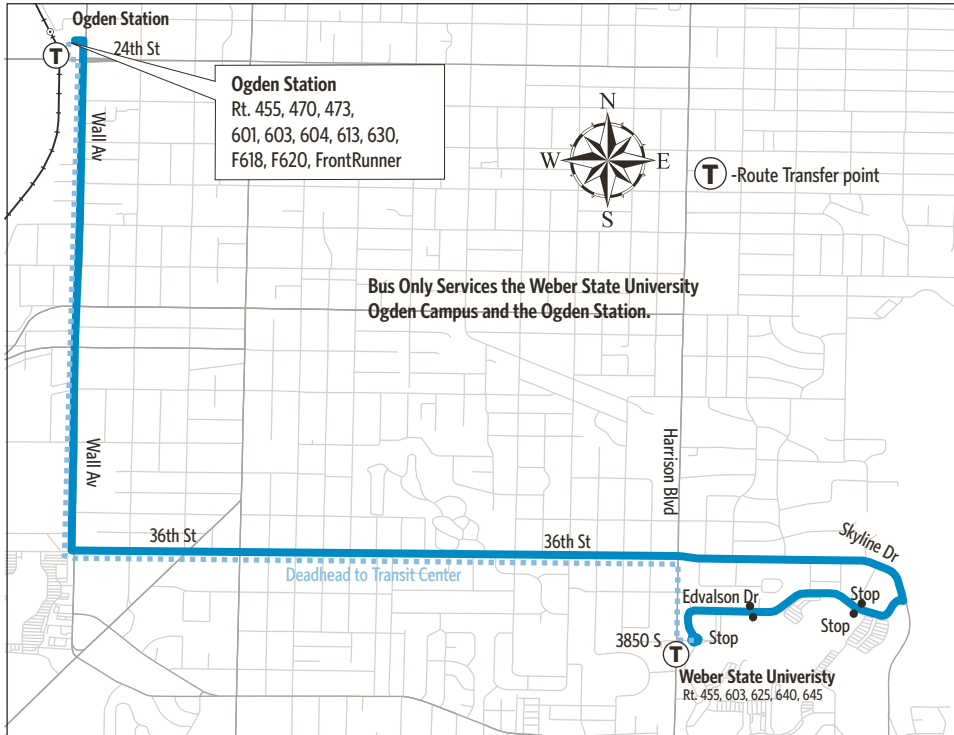

Bus Only Services the Weber State University Ogden Campus and the Ogden Station

Route 650 only runs when WSU is in session for regular fall and winter semester

For Information Call 801-RIDE-UTA (801-743-3882)
outside Salt Lake County 888-RIDE-UTA (888-743-3882)
www.rideuta.com

Upon payment of a fare, a transfer is good for travel in any direction, including return trip, for two (2) hours until the time cut. The value of a transfer towards a fare on a more expensive service is the regular cash fare.

Route 650 only runs when WSU is in session for regular fall and winter semester

UTA  BUS

Effective
November 2020

Rt. 650 - Ogden Transit Center/WSU Ogden Campus Fast Bus

INTERPRETER

801-RIDE-UTA
call (801-743-3882)
Toll-Free (888-743-3882)

Intérprete 口譯 thông dịch viên
해석자 tumač переводчик
インタプリタ Dolmetscher 通譯

SEE SOMETHING? SAY SOMETHING!

To contact UTA police:
Call: 801-287-EYES (801-287-3937)
Or Text UTATIP and your tip to 274637

PLAN AND TRACK WITH YOUR TRIP WITH transit*