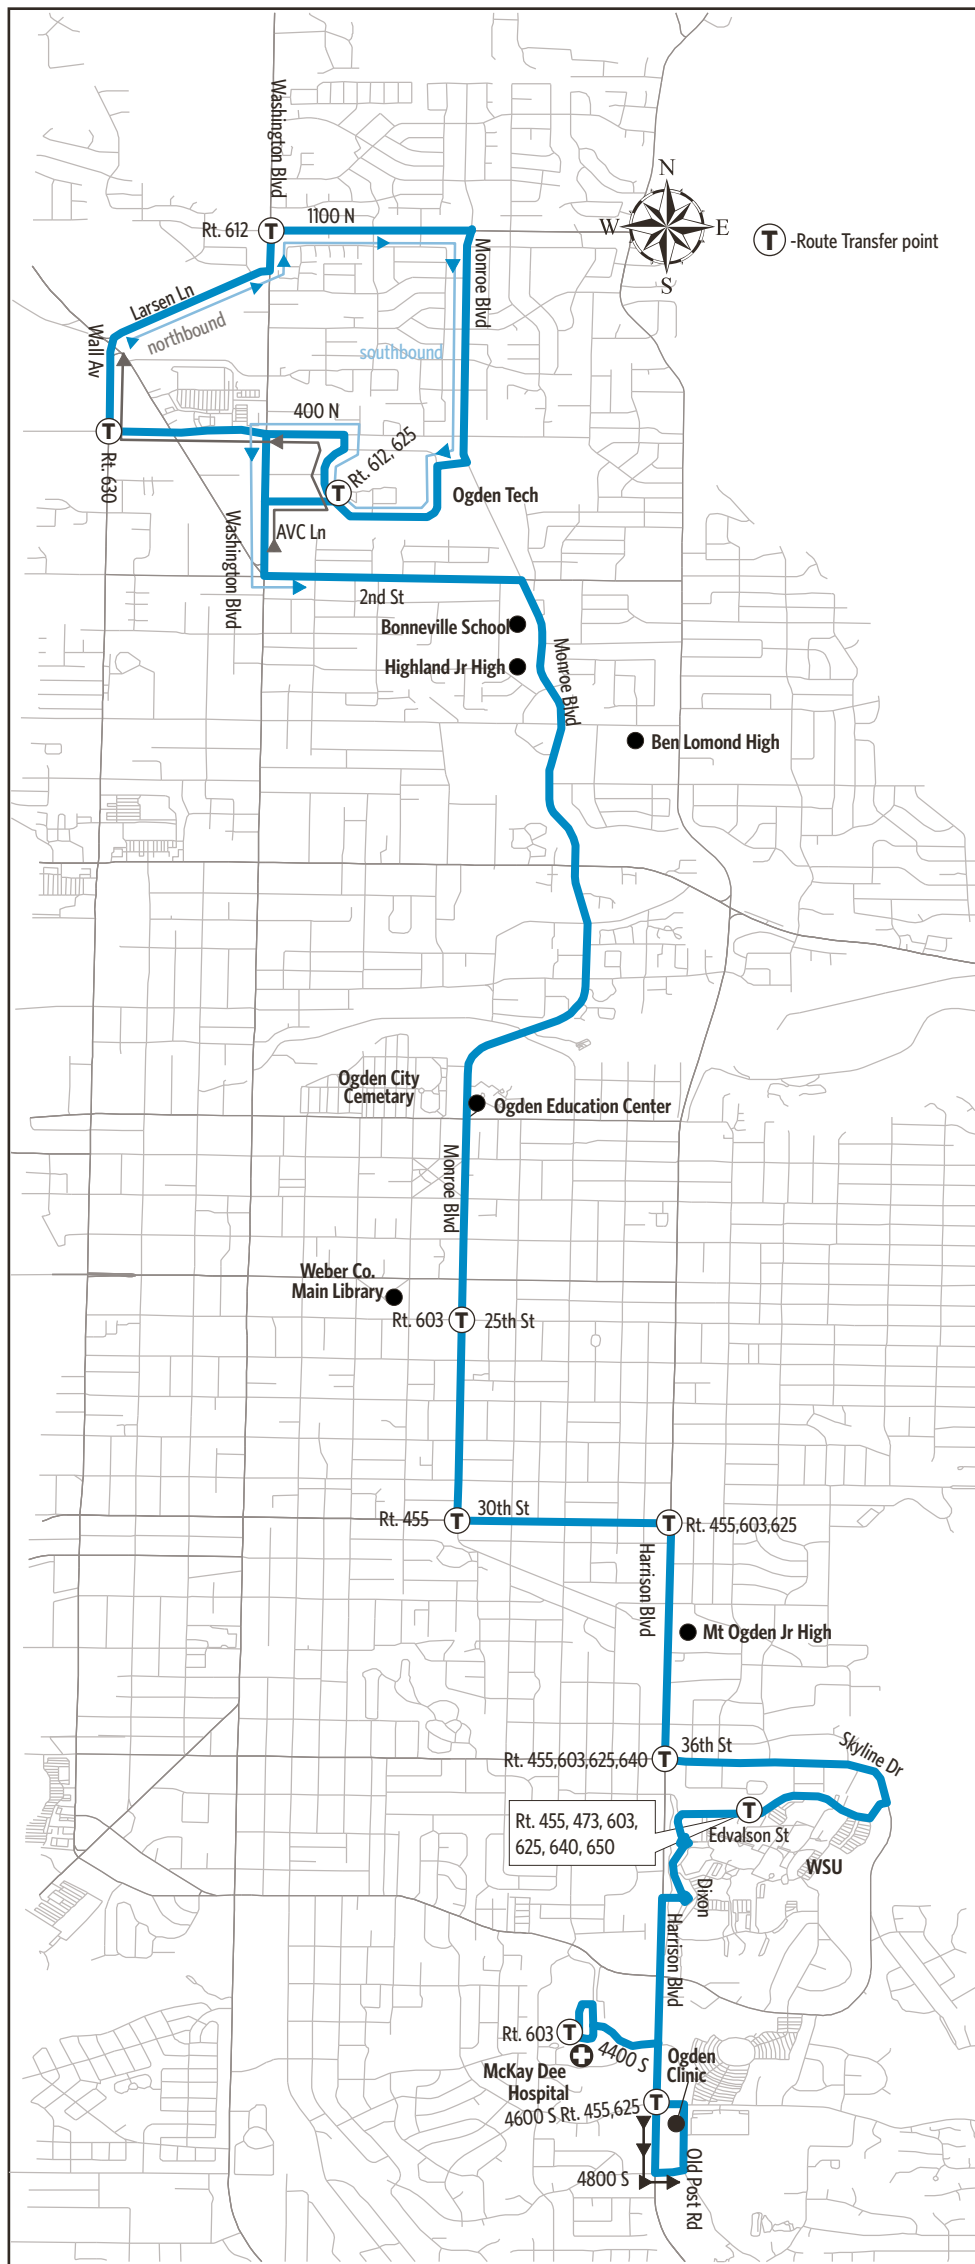

## Route 645-Monroe Blvd

### Monroe Blvd

#### HOW TO USE THIS SCHEDULE

Determine your timepoint based on when you want to leave or when you want to arrive. Read across for your destination and down for your time and direction of travel. A route map is provided to help you relate to the timepoints shown. Weekday, Saturday & Sunday schedules differ from one another.

#### LOST AND FOUND

Weber/South Davis: 801-626-1207 option 3  
Utah County: 801-227-8923  
Salt Lake County: 801-287-4664  
F-Route: 801-287-5355