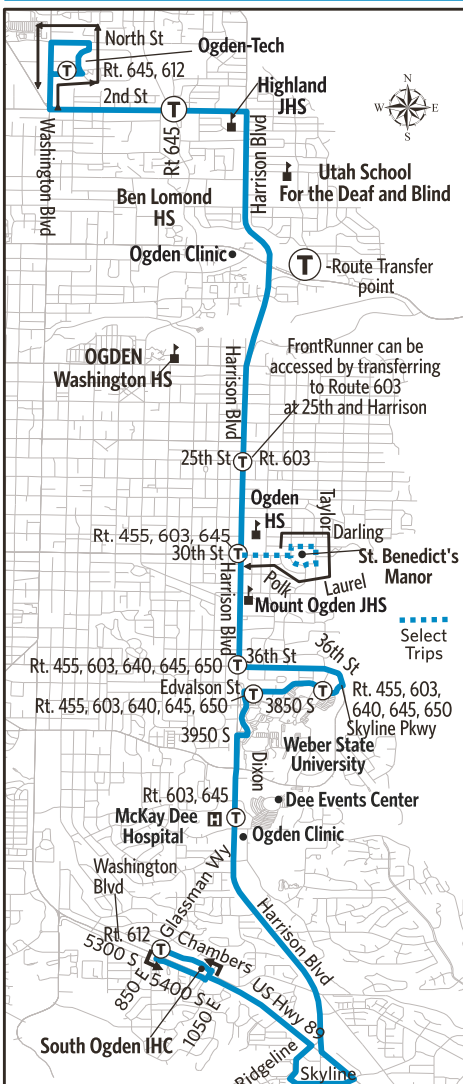

Southbound To South Ogden

Ogden Weber Tech College	2nd St & Washington Blvd	7th St & Harrison	12th St & Harrison	25th St & Harrison	30th St & Polk	30th St & Harrison	36th St & Harrison	Edvalson St & 1580 E (WSU)	Edvalson & 1350 E (WSU)	46th & Harrison	5700 S & Harrison Blvd	1580 E & Skyline Dr	950 E & Chambers St
714a	719a	724a	727a	731a	733a	736a	741a	743a	745a	749a	753a	757a	801a
814	819	824	827	831	833	836	841	843	845	849	854	858	903
914	918	923	926	930	932	935	939	941	944	949	953	957	1002
1014	1018	1023	1026	1030	----	1032	1036	1038	1040	1045	1049	1053	1059
1114	1118	1123	1126	1130	1132	1135	1139	1141	1144	1149	1153	1157	1202p
1214p	1219p	1224p	1227p	1231p	1233p	1236p	1240p	1242p	1244p	1250p	1254p	1258p	104
114	119	124	127	131	----	133	138	140	142	148	152	156	202
214	219	224	227	231	----	233	238	240	242	248	252	256	302
314	319	324	327	331	333	336	342	344	346	351	355	359	405
414	419	424	427	431	----	433	440	442	444	449	453	457	503
514	519	525	527	531	533	536	542	544	546	550	555	559	605
621	625	629	632	636	638	641	646	648	650	654	658	702	706
725	729	733	736	740	742	745	750	752	754	758	802	806	810

Route 625 - Ogden Tech/
Harrison Blvd/WSU

For Information Call 801-RIDE-UTA (801-743-3882)
outside Salt Lake County 888-RIDE-UTA (888-743-3882)
www.rideuta.com

625

Ogden Tech/Harrison Blvd/WSU

HOW TO USE THIS SCHEDULE

Determine your timepoint based on when you want to leave or when you want to arrive. Read across for your destination and down for your time and direction of travel. A route map is provided to help you relate to the timepoints shown. Weekday, Saturday & Sunday schedules differ from one another.

UTA SERVICE DIRECTORY

- General Information, Schedules, Trip Planning and Customer Feedback: 801-RIDE-UTA (801-743-3882)
- Outside Salt Lake County call 888-RIDE-UTA (888-743-3882)
- For 24 hour automated service for next bus available use option 1. Have stop number and 3 digit route number (use 0 or 00 if number is not 3 digits).
- Pass By Mail Information 801-262-5626
- For Employment information please visit <http://www.rideuta.com/careers/>
- Travel Training 801-287-2275

LOST AND FOUND

Weber/South Davis: 801-626-1207 option 3
Utah County: 801-227-8923
Salt Lake County: 801-287-4664
F-Route: 801-287-5355

FARES

Exact Fare is required. Fares are subject to change.

ACCESSIBLE SERVICE

Wheelchair accessible buses are available on all routes. Alternate format schedules are available upon request. Telephone communication for deaf/hearing impaired persons is available by dialing 711.

TRANSFERS

Upon payment of a fare, a transfer is good for travel in any direction, including return trip, for two (2) hours until the time cut. The value of a transfer towards a fare on a more expensive service is the regular cash fare.

BIKES ON BUSES

The Bikes on Buses service is available on all buses, except Paratransit.

HOLIDAYS

Please check rideuta.com for holiday service information.