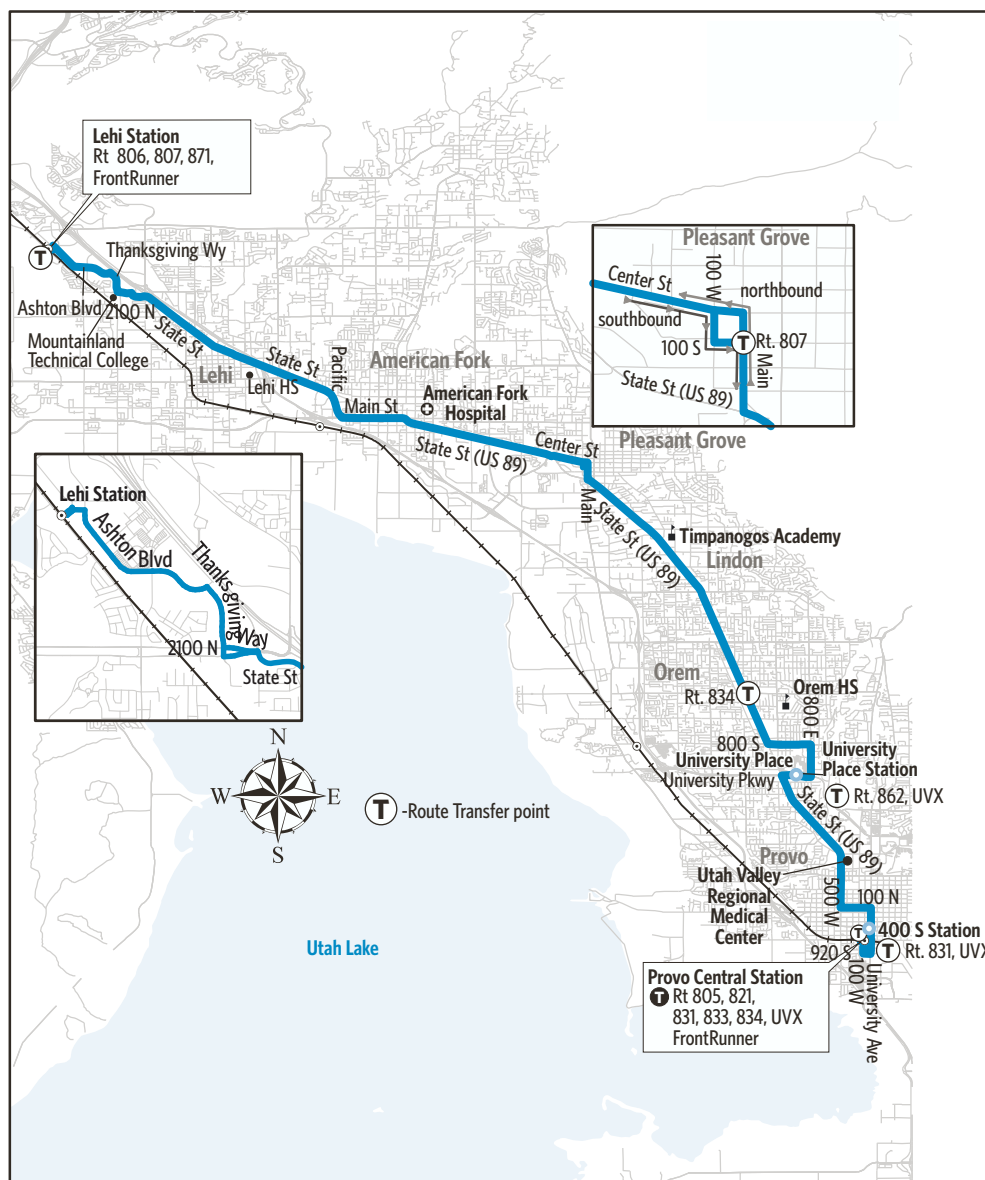

Route 850-State St

SEE SOMETHING? SAY SOMETHING!

To contact UTA police:
Call: 801-287-EYES (801-287-3937)
Or Text UTATIP and your tip to 274637

For Information Call 801-RIDE-UTA (801-743-3882)
outside Salt Lake County 888-RIDE-UTA (888-743-3882)
www.rideuta.com

850

State St

INTERPRETER

801-RIDE-UTA
call (801-743-3882)
Toll-Free (888-743-3882)

Intérprete 口譯 thông dịch viên
해석자 tumač переводчик
インタプリタ Dolmetscher 44 54

HOW TO USE THIS SCHEDULE

Determine your timepoint based on when you want to leave or when you want to arrive. Read across for your destination and down for your time and direction of travel. A route map is provided to help you relate to the timepoints shown. Weekday, Saturday & Sunday schedules differ from one another.

UTA SERVICE DIRECTORY

- General Information, Schedules, Trip Planning and Customer Feedback: 801-RIDE-UTA (801-743-3882)
- Outside Salt Lake County call 888-RIDE-UTA (888-743-3882)
- For 24 hour automated service for next bus available use option 1. Have stop number and 3 digit route number (use 0 or 00 if number is not 3 digits).
- Pass By Mail Information 801-287-2204
- For Employment information please visit <http://www.rideuta.com/careers/>
- Travel Training 801-287-2275

LOST AND FOUND

Weber/South Davis: 801-626-1207 option 3
Utah County: 801-227-8923
Salt Lake County: 801-287-4664
F-Route: 801-287-5355

FARES

Exact Fare is required. Fares are subject to change.

ACCESSIBLE SERVICE

Wheelchair accessible buses are available on all routes. Alternate format schedules are available upon request. Telephone communication for deaf/hearing impaired persons is available by dialing 711.

TRANSFERS

Upon payment of a fare, a transfer is good for travel in any direction, including return trip, for two (2) hours until the time cut. The value of a transfer towards a fare on a more expensive service is the regular cash fare.

BIKES ON BUSES

The Bikes on Buses service is available on all buses, except Paratransit.