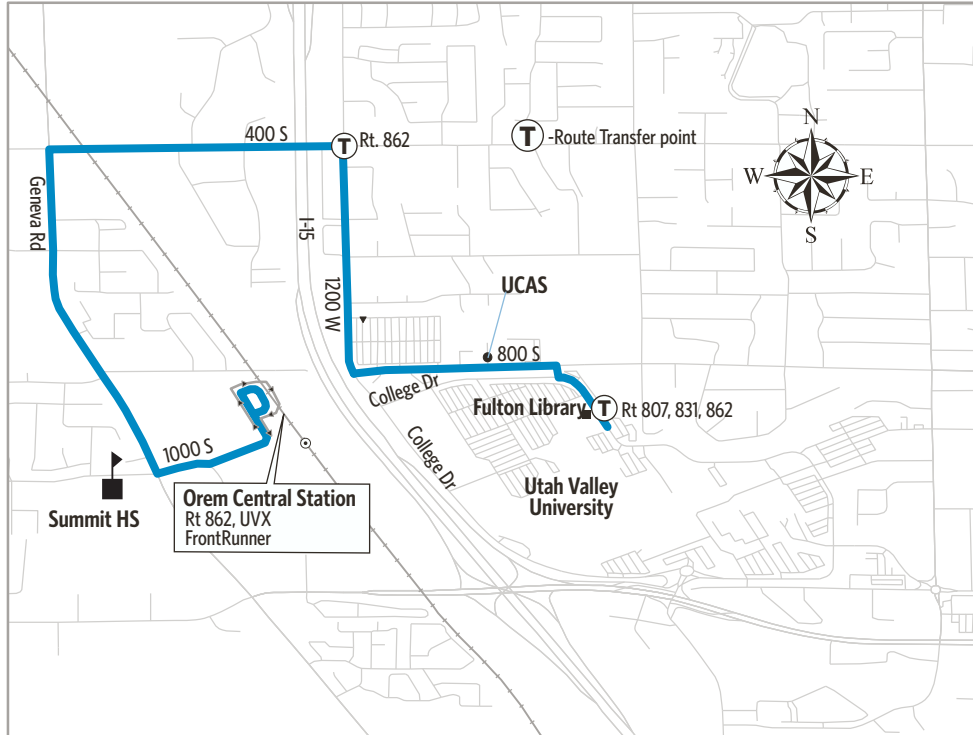

Route 841-UVU/Orem Station

PLAN AND TRACK WITH YOUR TRIP WITH transit*

Available in the App Store and Google Play.

PAY WITH UTA GoRide.

Available in the App Store and Google Play.

For Information Call 801-RIDE-UTA (801-743-3882)
outside Salt Lake County 888-RIDE-UTA (888-743-3882)
www.rideuta.com

HOW TO USE THIS SCHEDULE

Determine your timepoint based on when you want to leave or when you want to arrive. Read across for your destination and down for your time and direction of travel. A route map is provided to help you relate to the timepoints shown. Weekday, Saturday & Sunday schedules differ from one another.

LOST AND FOUND

Weber/South Davis: 801-626-1207 option 3
Utah County: 801-227-8923
Salt Lake County: 801-287-4664
F-Route: 801-287-5355

FARES

Exact Fare is required. Fares are subject to change.

ACCESSIBLE SERVICE

Upon payment of a fare, a transfer is good for travel in any direction, including return trip, for two (2) hours until the time cut. The value of a transfer towards a fare on a more expensive service is the regular cash fare.