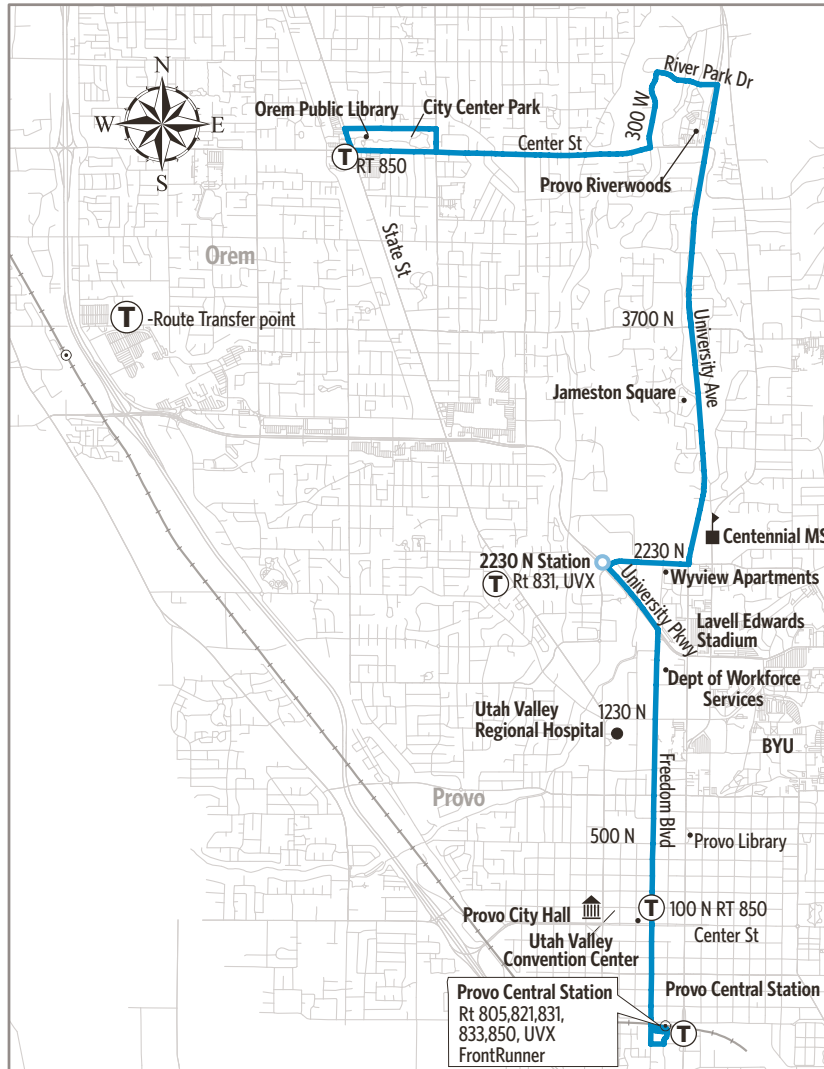

Route 834-Riverwoods/Provo Station

For Information Call 801-RIDE-UTA (801-743-3882)
outside Salt Lake County 888-RIDE-UTA (888-743-3882)
www.rideuta.com

834

HOW TO USE THIS SCHEDULE

Determine your timepoint based on when you want to leave or when you want to arrive. Read across for your destination and down for your time and direction of travel. A route map is provided to help you relate to the timepoints shown. Weekday, Saturday & Sunday schedules differ from one another.

Upon payment of a fare, a transfer is good for travel in any direction, including return trip, for two (2) hours until the time cut. The value of a transfer towards a fare on a more expensive service is the regular cash fare.

UTA  BUS

WK SA 

Effective
August 2020

WEEKDAYS

North To Orem City

Provo Central Station	2230 North Station	3700 N & University Ave	300 W & River Park Dr	Center & State
720a	730a	734a	738a	746a
820	830	834	838	846
920	930	934	938	946
1020	1030	1034	1038	1046
1120	1130	1134	1138	1146
1220p	1230p	1234p	1238p	1246p
120	130	134	138	146
220	230	234	238	246
320	330	334	338	346
420	430	434	438	446
520	530	534	538	546

SATURDAY

North To Orem City

Provo Central Station	2230 North Station	3700 N & University Ave	300 W & River Park Dr	Center & State
720a	730a	734a	738a	746a
820	830	834	838	846
920	930	934	938	946
1020	1030	1034	1038	1046
1120	1130	1134	1138	1146
1220p	1230p	1234p	1238p	1246p
120	130	134	138	146
220	230	234	238	246
320	330	334	338	346
420	430	434	438	446
520	530	534	538	546