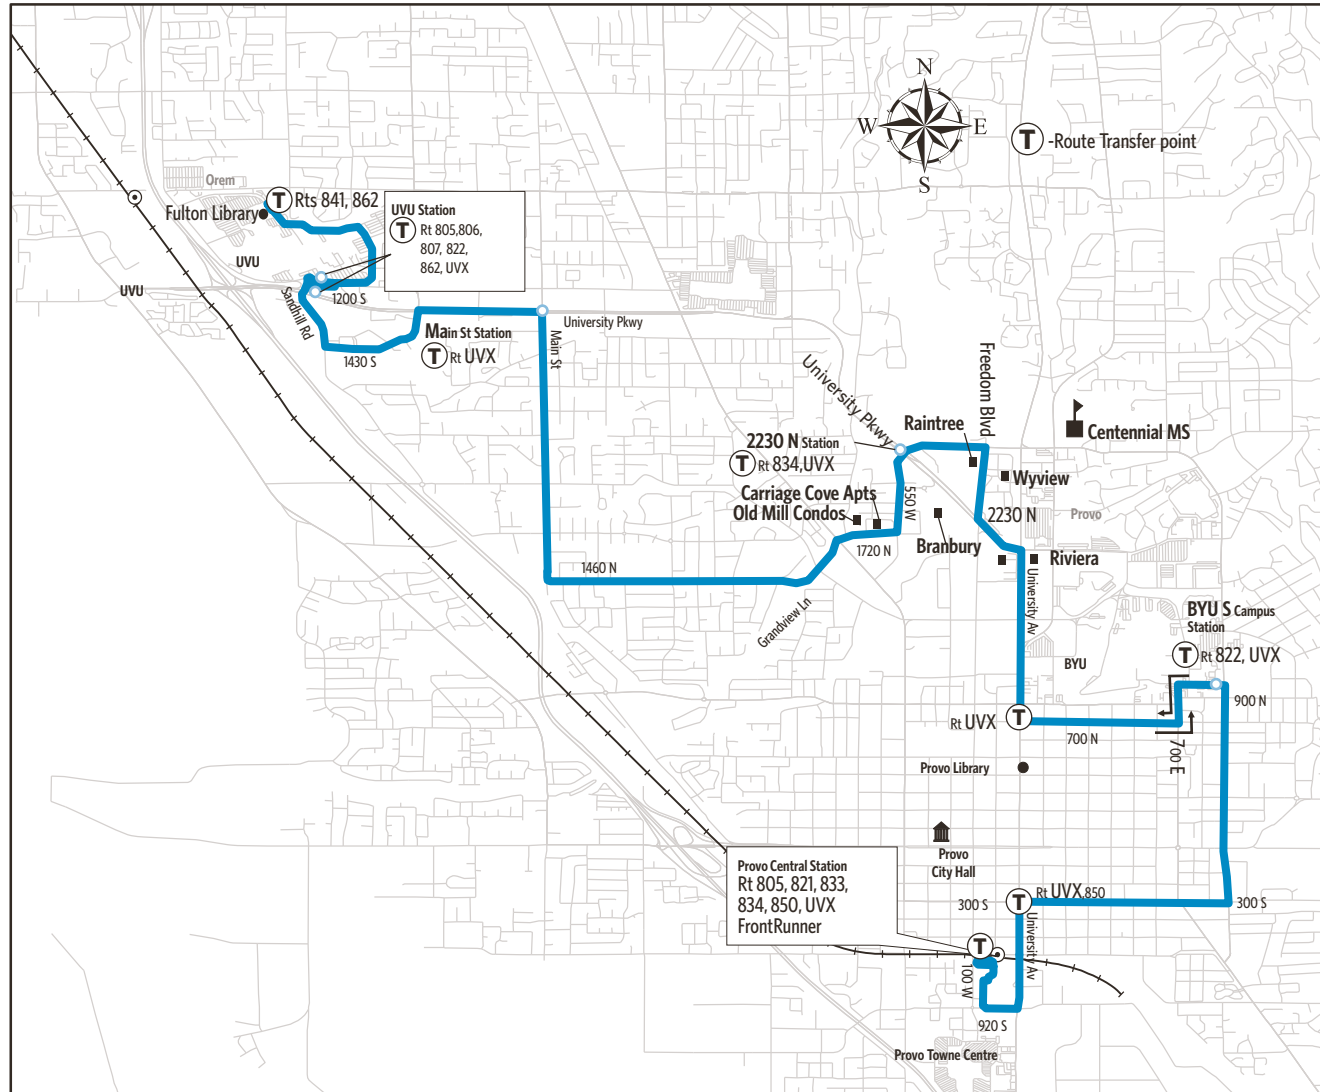

## Route 831-Provo Grandview

For Information Call 801-RIDE-UTA (801-743-3882)  
outside Salt Lake County 888-RIDE-UTA (888-743-3882)  
www.rideuta.com

#### HOW TO USE THIS SCHEDULE

Determine your timepoint based on when you want to leave or when you want to arrive. Read across for your destination and down for your time and direction of travel. A route map is provided to help you relate to the timepoints shown. Weekday, Saturday & Sunday schedules differ from one another.

#### TRANSFERS

Upon payment of a fare, a transfer is good for travel in any direction, including return trip, for two (2) hours until the time cut. The value of a transfer towards a fare on a more expensive service is the regular cash fare.

**SATURDAY**  
North to UVU

South to Provo Central Station

Provo Central Station	BYU South Campus Station	2230 North Station	UVU Station	UVU Library
705a	715a	725a	741a	743a
805	815	825	841	843
905	915	925	941	943
1005	1015	1025	1041	1043
1105	1115	1125	1141	1143
1205p	1215p	1225p	1241p	1243p
105	115	125	141	143
205	215	225	241	243
304	314	325	342	344
404	414	425	442	444
504	514	525	542	544
604	614	625	642	644
704	714	725	742	744