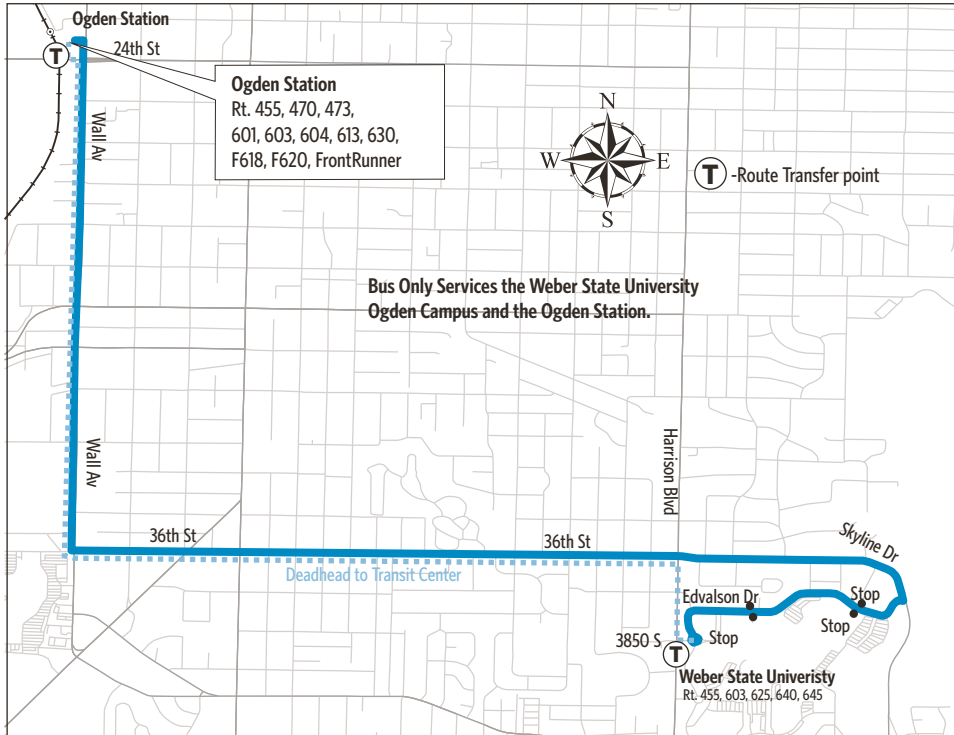

Bus Only Services the Weber State University Ogden Campus and the Ogden Station

Route 650 only runs when WSU is in session for regular fall and winter semester

For Information Call 801-RIDE-UTA (801-743-3882)
outside Salt Lake County 888-RIDE-UTA (888-743-3882)
www.rideuta.com

Upon payment of a fare, a transfer is good for travel in any direction, including return trip, for two (2) hours until the time cut. The value of a transfer towards a fare on a more expensive service is the regular cash fare.

Route 650 only runs when WSU is in session for regular fall and winter semester

UTA  BUS

Effective
August 2020

Rt. 650 - Ogden Transit Center/WSU Ogden Campus Fast Bus

INTERPRETER

801-RIDE-UTA
call (801-743-3882)
Toll-Free (888-743-3882)

Intérprete 口譯 thông dịch viên
해석자 tumač переводчик
インタプリタ Dolmetscher 通譯

SEE SOMETHING? SAY SOMETHING!

To contact UTA police:
Call: 801-287-EYES (801-287-3937)
Or Text UTATIP and your tip to 274637

PLAN AND TRACK WITH YOUR TRIP WITH transit*