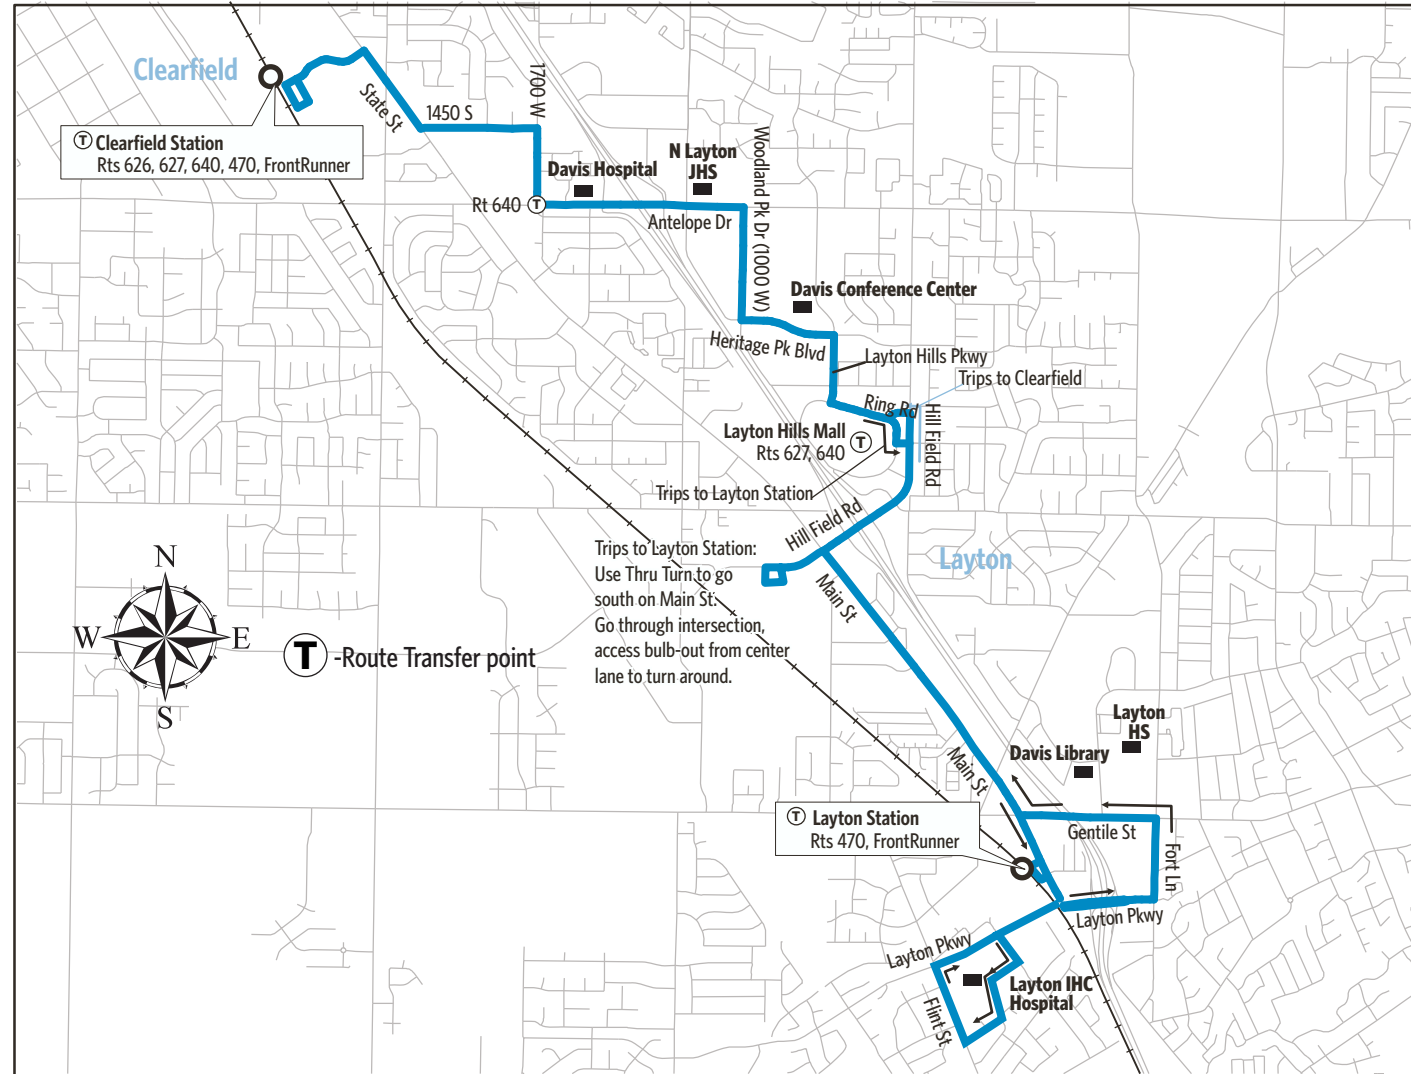

Route 628 Midtown Trolley Layton/Clearfield Circulator

For Information Call 801-RIDE-UTA (801-743-3882)
outside Salt Lake County 888-RIDE-UTA (888-743-3882)
www.rideuta.com

628

INTERPRETER

801-RIDE-UTA
call (801-743-3882)
Toll-Free (888-743-3882)

Determine your timepoint based on when you want to leave or when you want to arrive. Read across for your destination and down for your time and direction of travel. A route map is provided to help you relate to the timepoints shown. Weekday, Saturday & Sunday schedules differ from one another.

Upon payment of a fare, a transfer is good for travel in any direction, including return trip, for two (2) hours until the time cut. The value of a transfer towards a fare on a more expensive service is the regular cash fare.

To Layton Station

Clearfield Station	Davis Hospital	Antelope Dr & Woodland Park	Davis Conference Center	Layton Hills Mall	Hillfield Rd & Main	Layton Station
630a	633a	635a	636a	640a	645a	647a
704	708	711	712	716	721	724
736	740	743	744	748	753	756
806	810	813	814	818	823	826
836	840	843	844	848	853	856
906	910	912	913	917	922	924
935	939	941	942	946	951	953
1005	1009	1011	1012	1016	1021	1023
1035	1039	1041	1042	1046	1051	1053
1105	1109	1111	1112	1116	1121	1123
1135	1139	1141	1142	1146	1151	1153
1205p	1209p	1211p	1212p	1216p	1221p	1223p
105	109	111	112	116	121	123
205	209	212	213	217	222	225
306	310	313	314	318	323	326
406	410	413	414	418	423	426
506	510	513	514	518	523	526
537	541	544	545	549	554	557
617	621	624	625	629	634	637
635	638	641	642	646	651	653
710	713	716	717	721	726	728
735	738	741	742	746	751	753
805	808	811	812	816	821	823
835	838	841	842	846	851	853
905	908	911	912	916	921	923
935	938	941	942	946	951	953
1008	1011	1014	1015	1019	1024	1026