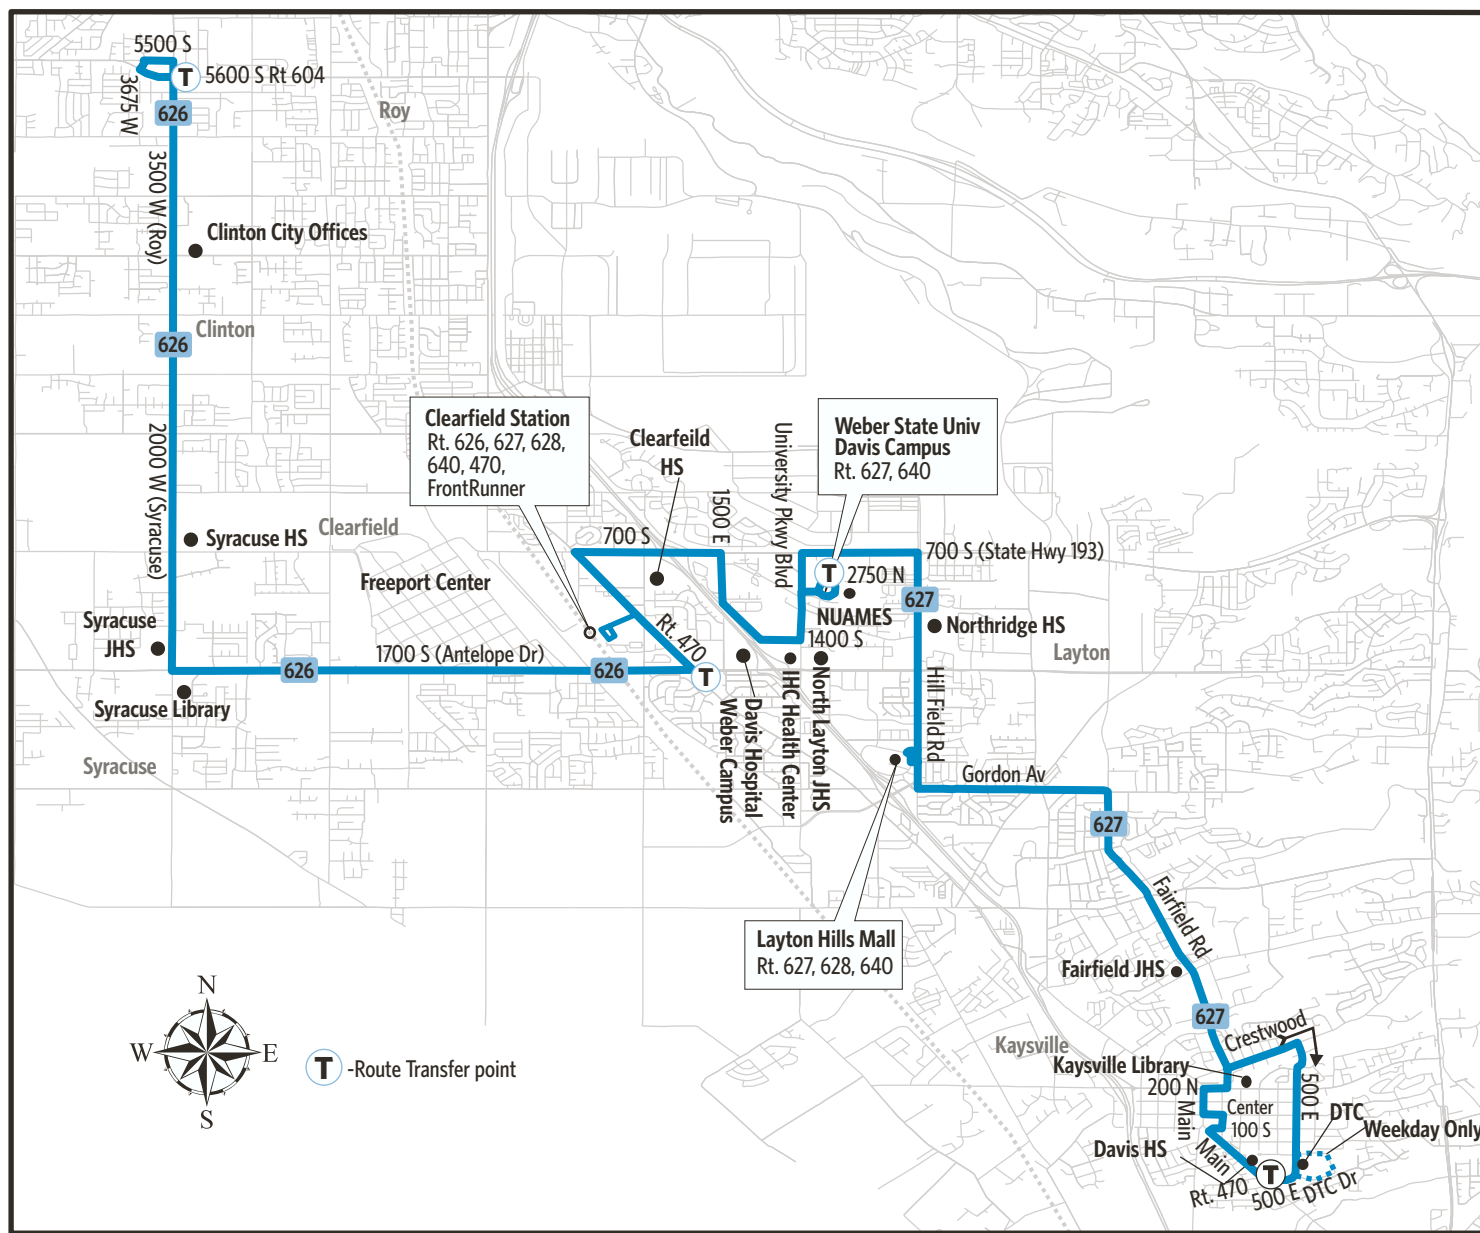

Routes 626 & 627 West Roy/Clearfield Station/WSU Davis/Kaysville/DTC

INTERPRETER

801-RIDE-UTA
call (801-743-3882)
Toll-Free (888-743-3882)

Intérprete 口譯 thông dịch viên
해석자 tumač переводчик
インタプリタ Dolmetscher 63.54

SEE SOMETHING?
SAY SOMETHING!

To contact UTA police:
Call: 801-287-EYES (801-287-3937)
Or Text UTATIP and your tip to 274637

627 - SATURDAY

To Clearfield Station

100 S & 50 E (Kaysville)	Main & Center (Kaysville)	Gentile & Fairfield (Layton)	Layton Hills Mall	HAFB South Gate	Weber State U. Davis Campus	Pepper Ridge Apartments	Clearfield Station
730a	731a	737a	745a	750a	754a	758a	805a
840	841	847	856	902	906	910	917
940	941	947	956	1002	1006	1010	1017
1040	1041	1047	1056	1102	1106	1110	1117
1140	1141	1147	1156	1202p	1206p	1210p	1217p
1235p	1236p	1242p	1252p	1258	102	106	114
135	136	142	152	158	202	206	214
235	236	242	252	258	302	306	314
335	336	342	352	358	402	406	414
435	436	442	452	458	503	507	516
535	536	542	552	558	603	607	616
641	642	647	655	700	704	708	715

To DTC

Clearfield Station	Pepper Ridge Apartments	Weber State U. Davis Campus	HAFB South Gate	Layton Hills Mall	Gentile & Fairfield (Layton)	Crestwood & 500 E	Davis Technical College	Davis Tech Loop Rd Shelter	100 S & 50 E (Kaysville)
815a	820a	825a	828a	833a	840a	846a	849a	----	853a
920	925	930	933	939	946	952	955	----	959
1015	1020	1025	1028	1034	1041	1047	1050	----	1054
1120	1125	1130	1133	1139	1146	1152	1155	----	1159
1231p	1237p	1242p	1245p	1252p	101p	107p	110p	----	114p
121	128	134	137	147	156	202	205	----	209
242	249	255	259	309	318	324	327	----	332
342	349	355	359	409	418	424	427	----	432
442	449	455	459	509	518	524	527	----	532
542	549	555	558	608	617	623	626	629p	634
642	648	654	657	706	714	719	721	724	728
742	747	752	755	803	810	815	817	820	824

For Information Call 801-RIDE-UTA (801-743-3882) outside Salt Lake County 888-RIDE-UTA (888-743-3882) www.rideuta.com

HOW TO USE THIS SCHEDULE

Determine your timepoint based on when you want to leave or when you want to arrive. Read across for your destination and down for your time and direction of travel. A route map is provided to help you relate to the timepoints shown. Weekday, Saturday & Sunday schedules differ from one another.

UTA SERVICE DIRECTORY

- General Information, Schedules, Trip Planning and Customer Feedback: 801-RIDE-UTA (801-743-3882)
- Outside Salt Lake County call 888-RIDE-UTA (888-743-3882)
- For 24 hour automated service for next bus available use option 1. Have stop number and 3 digit route number (use 0 or 00 if number is not 3 digits).
- Pass By Mail Information 801-262-5626
- For Employment information please visit <http://www.rideuta.com/careers/>
- Travel Training 801-287-2275

LOST AND FOUND

Weber/South Davis: 801-626-1207 option 3
Utah County: 801-227-8923
Salt Lake County: 801-287-4664
F-Route: 801-287-5355

FARES

Exact Fare is required. Fares are subject to change.

ACCESSIBLE SERVICE