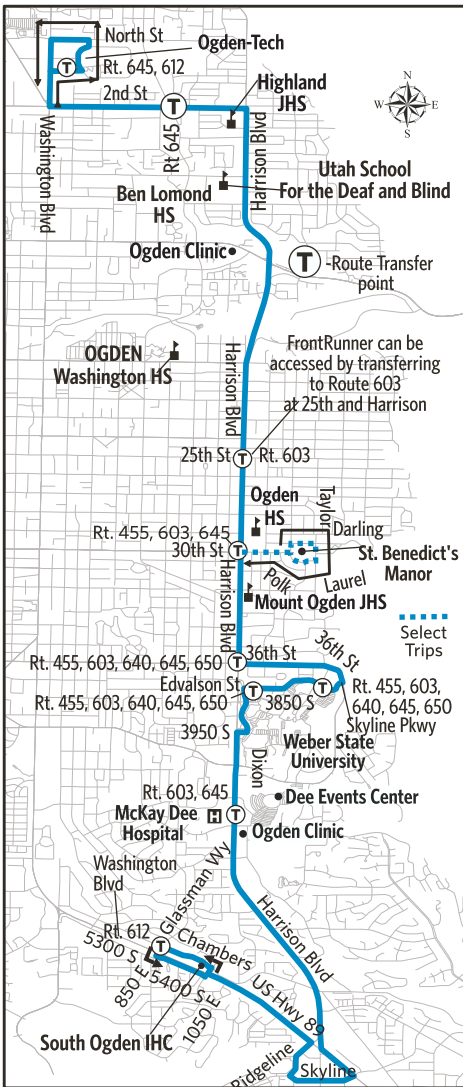

Southbound To South Ogden

Ogden Weber Tech College	2nd St & Washington Blvd	7th St & Harrison	12th St & Harrison	25th St & Harrison	30th St & Polk	30th St & Harrison	36th St & Harrison	Edvalson St & 1580 E (WSU)	Edvalson & 1350 E (WSU)	46th & Harrison	5700 S & Harrison Blvd	1580 E & Skyline Dr	950 E & Chambers St
714a	719a	724a	727a	731a	733a	736a	741a	743a	745a	749a	753a	757a	801a
814	819	824	827	831	833	836	841	843	845	849	854	858	903
914	918	923	926	930	932	935	939	941	944	949	953	957	1002
1014	1018	1023	1026	1030	----	1032	1036	1038	1040	1045	1049	1053	1059
1114	1118	1123	1126	1130	1132	1135	1139	1141	1144	1149	1153	1157	1202p
1214p	1219p	1224p	1227p	1231p	1233p	1236p	1240p	1242p	1244p	1250p	1254p	1258p	104
114	119	124	127	131	----	133	138	140	142	148	152	156	202
214	219	224	227	231	----	233	238	240	242	248	252	256	302
314	319	324	327	331	333	336	342	344	346	351	355	359	405
414	419	424	427	431	----	433	440	442	444	449	453	457	503
514	519	525	527	531	533	536	542	544	546	550	555	559	605
621	625	629	632	636	638	641	646	648	650	654	658	702	706

**Route 625 - Ogden Tech/
Harrison Blvd/WSU**

For Information Call 801-RIDE-UTA (801-743-3882)
outside Salt Lake County 888-RIDE-UTA (888-743-3882)
www.rideuta.com

625

Ogden Tech/Harrison Blvd/WSU

HOW TO USE THIS SCHEDULE

Determine your timepoint based on when you want to leave or when you want to arrive. Read across for your destination and down for your time and direction of travel. A route map is provided to help you relate to the timepoints shown. Weekday, Saturday & Sunday schedules differ from one another.

UTA SERVICE DIRECTORY

- General Information, Schedules, Trip Planning and Customer Feedback: 801-RIDE-UTA (801-743-3882)
- Outside Salt Lake County call 888-RIDE-UTA (888-743-3882)
- For 24 hour automated service for next bus available use option 1. Have stop number and 3 digit route number (use 0 or 00 if number is not 3 digits).
- Pass By Mail Information 801-262-5626
- For Employment information please visit <http://www.rideuta.com/careers/>
- Travel Training 801-287-2275

LOST AND FOUND

Weber/South Davis: 801-626-1207 option 3
Utah County: 801-227-8923
Salt Lake County: 801-287-4664
F-Route: 801-287-5355

FARES

Exact Fare is required. Fares are subject to change.

ACCESSIBLE SERVICE

Wheelchair accessible buses are available on all routes. Alternate format schedules are available upon request. Telephone communication for deaf/hearing impaired persons is available by dialing 711.

TRANSFERS

Upon payment of a fare, a transfer is good for travel in any direction, including return trip, for two (2) hours until the time cut. The value of a transfer towards a fare on a more expensive service is the regular cash fare.

BIKES ON BUSES

The Bikes on Buses service is available on all buses, except Paratransit.

HOLIDAYS

Please check rideuta.com for holiday service information.