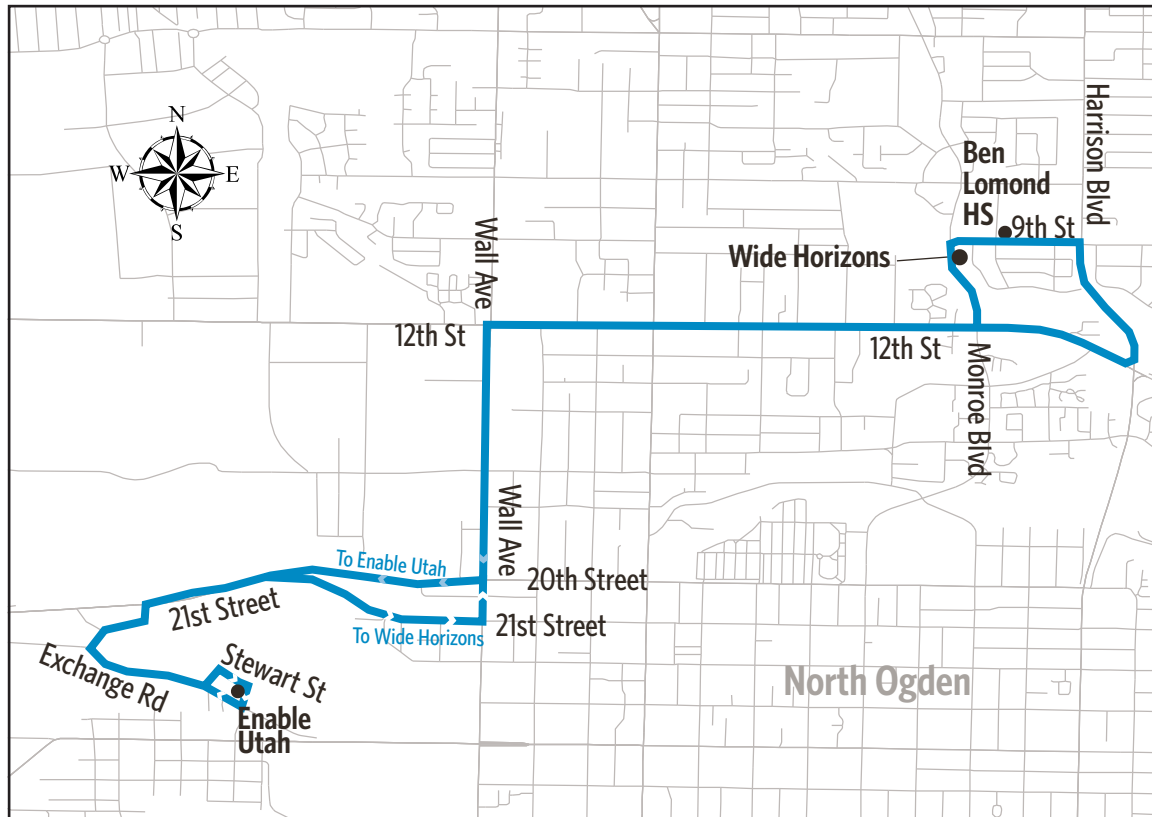

UTA  BUS

Timepoints are approximate and may vary due to road and traffic conditions

Effective
August 2020

Route 606 - Enable Utah/Monroe Blvd

INTERPRETER

801-RIDE-UTA
call (801-743-3882)
Toll-Free (888-743-3882)