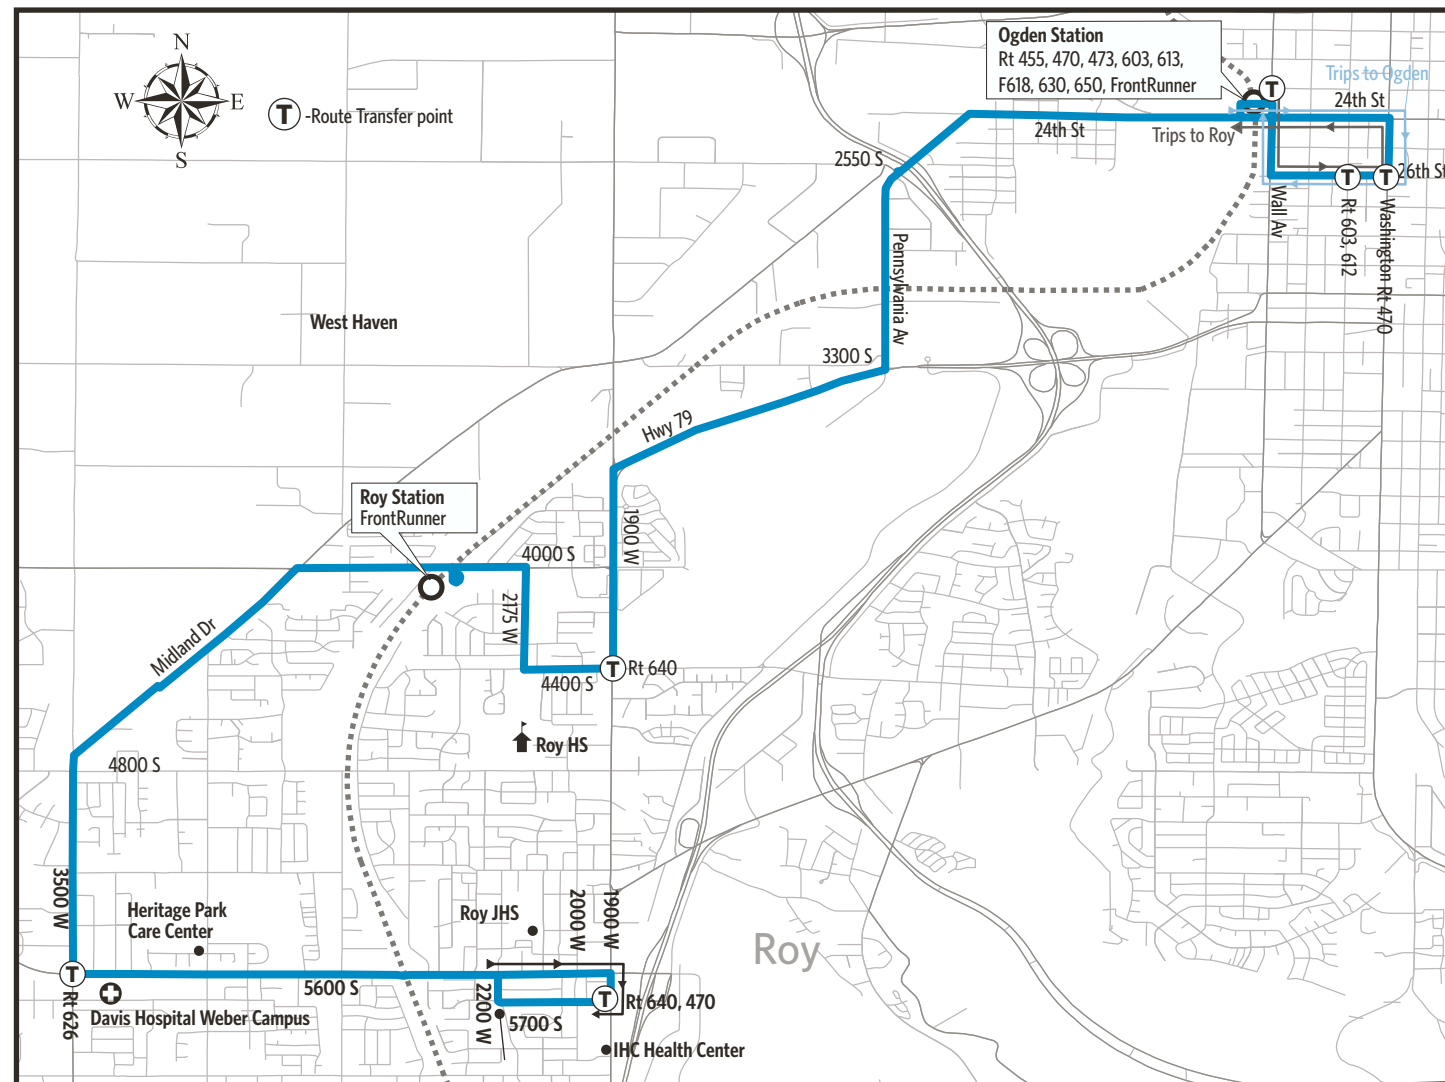

Route 604 - West Ogden/Roy

For Information Call 801-RIDE-UTA (801-743-3882)
outside Salt Lake County 888-RIDE-UTA (888-743-3882)
www.rideuta.com

HOW TO USE THIS SCHEDULE

Determine your timepoint based on when you want to leave or when you want to arrive. Read across for your destination and down for your time and direction of travel. A route map is provided to help you relate to the timepoints shown. Weekday, Saturday & Sunday schedules differ from one another.

Upon payment of a fare, a transfer is good for travel in any direction, including return trip, for two (2) hours until the time cut. The value of a transfer towards a fare on a more expensive service is the regular cash fare.

SATURDAY
To Ogdén Station

5700 S & 2000 W (Roy)	5600 S & 3500 W	4000 S & Midland Dr	Roy Station	4400 S & 1900 W (Roy)	4000 S & 1900 W	U-79 & Pennsylvania Ave	26th St & Grant Ave (Ogden)	Ogden Station
545a	551a	556a	601a	606a	608a	611a	621a	625a
653	659	704	709	714	716	719	729	733
745	751	756	801	808	810	813	823	828
844	850	855	900	907	909	912	922	927
945	951	956	1001	1007	1009	1012	1022	1026
1045	1051	1056	1101	1107	1109	1112	1122	1126
1145	1151	1156	1201p	1207p	1209p	1212p	1222p	1226p
1245p	1251p	1256p	101	107	109	112	122	126
145	151	156	201	207	209	212	222	226
245	252	258	302	309	311	315	325	330
345	352	358	402	409	411	415	426	431
445	452	458	502	509	511	515	526	531
625	631	637	641	646	648	651	700	704