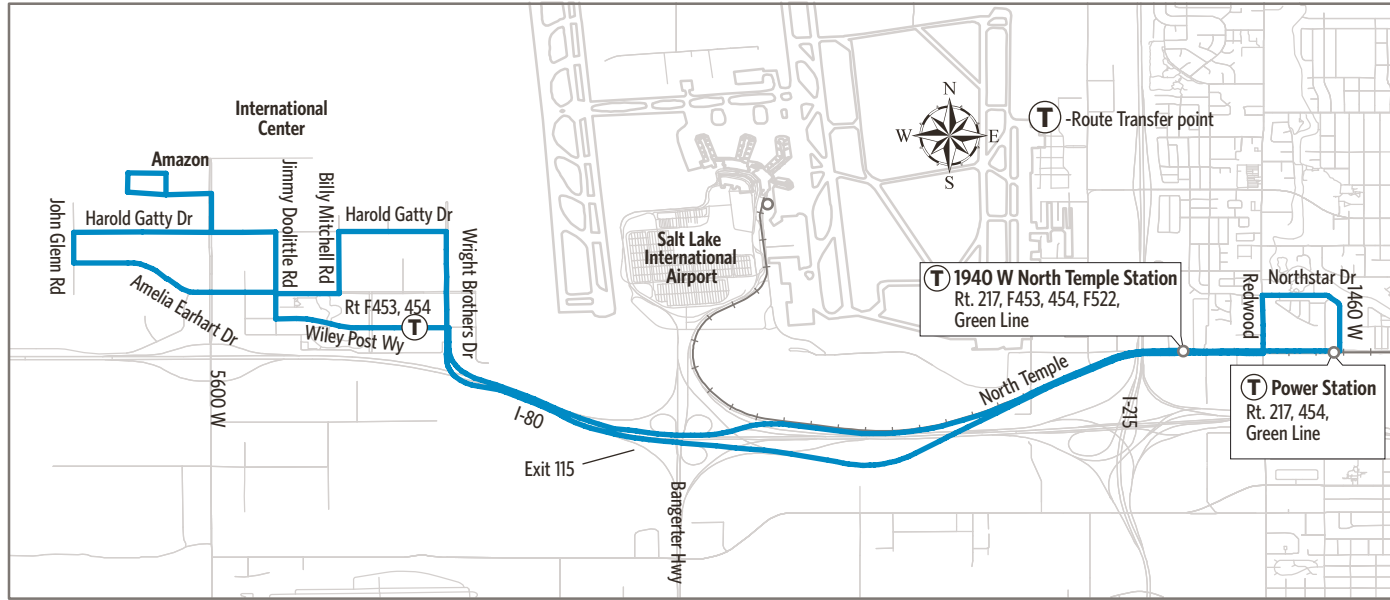

Upon payment of a fare, a transfer is good for travel in any direction, including return trip, for two (2) hours until the time cut. The value of a transfer towards a fare on a more expensive service is the regular cash fare.

UTA  BUS

WK SA SU 

Effective August 2020

Route 551 - International Center

SUNDAY To International Center (clockwise)

N Temple & Redwood Rd	Power Station	1940 W North Temple Station	Wiley Post & Wright Bros	Harold Gatty & 5600 W	Wright Bros & Amelia Earhart	1940 W North Temple Station	N Temple & Redwood Rd
519a	522a	525a	534a	544a	550a	600a	605a
549	552	555	604	614	620	630	635
619	622	625	634	644	650	700	705
649	652	655	704	714	720	730	735
525p	528p	531p	542p	552p	558p	608p	613p
555	558	601	612	622	628	638	643