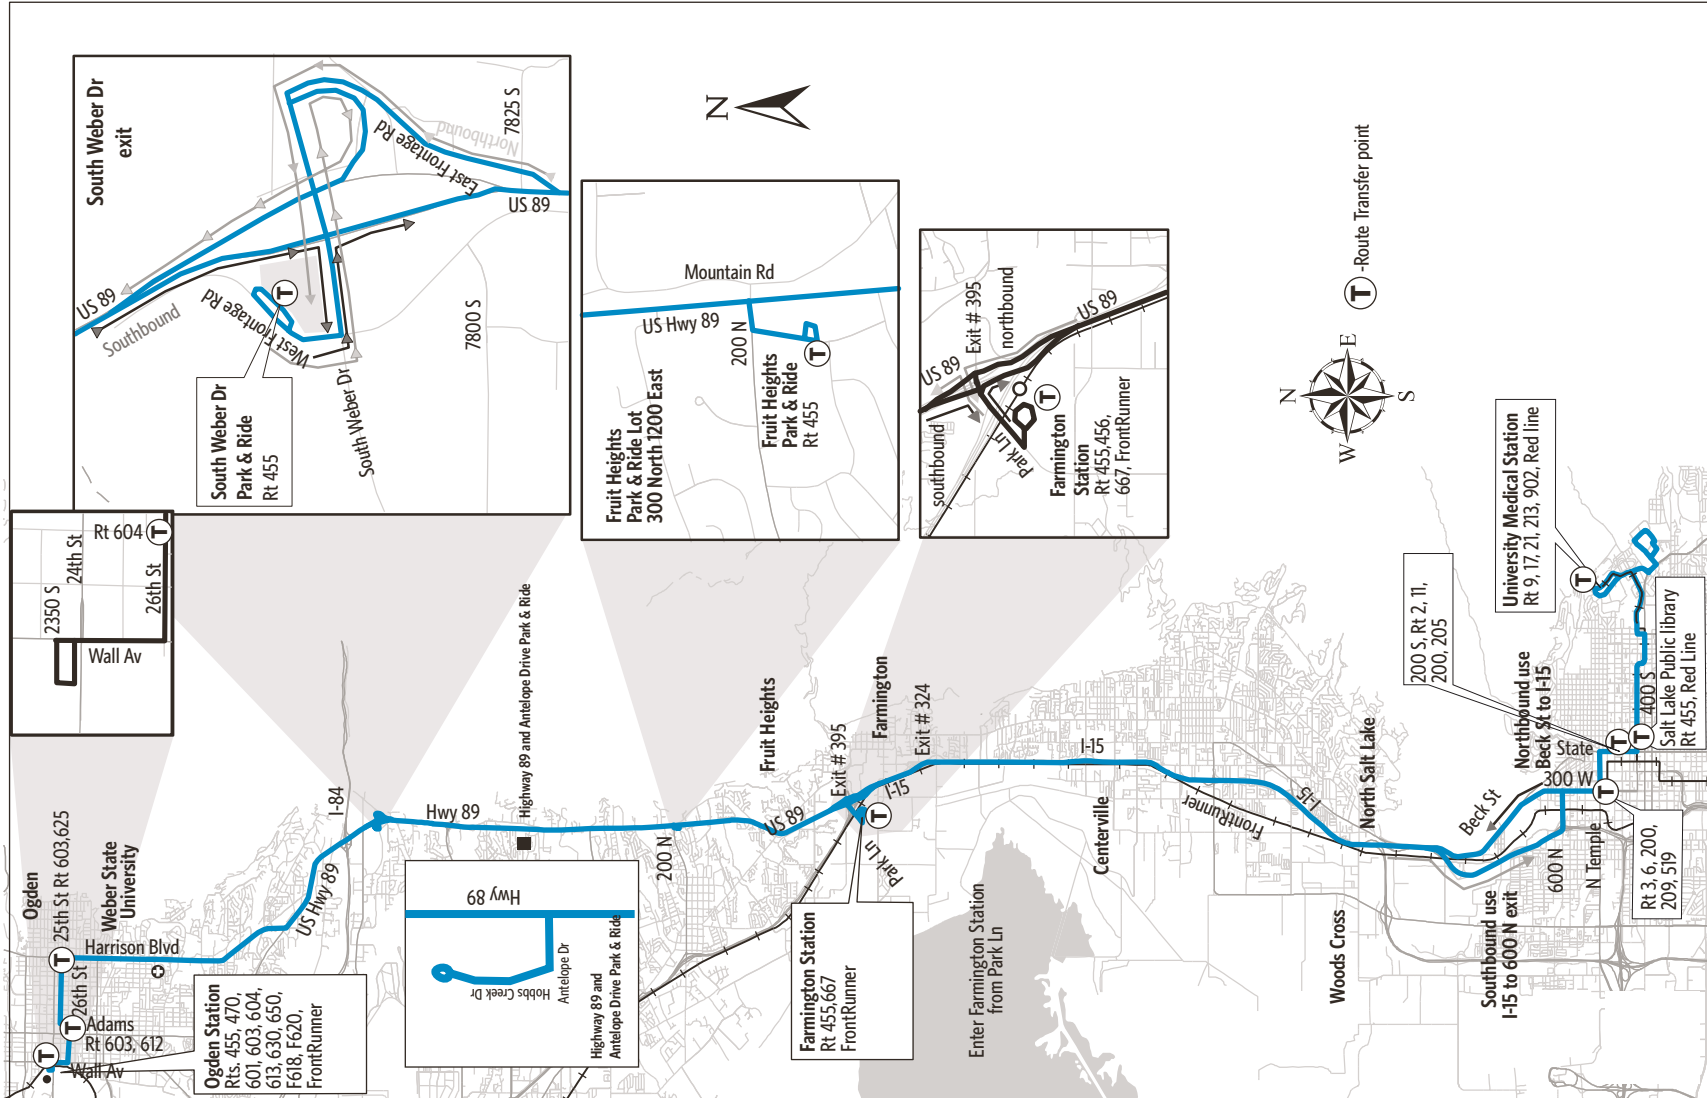

### To Salt Lake

Ogden Station	26th St & Grant Ave	4300 S & Harrison Blvd	5700 S & Harrison Blvd	S Weber Park & Ride	Hwy 89 & Antelope Dr Park & Ride	Fruit Heights Park & Ride	Farmington Station	North Temple & 300 W	160 S & State St	400 S & State (SLC)	S Campus Dr & 1530 E	U. of U. Medical Center Station	Komas Dr & Wakara Way
400a	404a	412a	416a	422a	430a	437a	445a	506a	510a	511a	523a	533a	543a
435	439	447	451	457	505	512	520	541	545	546	558	608	618
520	524	532	536	542	550	558	606	628	632	633	647	657	706
600	603	610	614	620	628	636	644	708	712	713	728	739	749
630	634	643	647	654	702	711	721	750	755	756	813	824	834
700	704	713	717	724	732	745	755	822	827	828	845	856	907

#### HOLIDAYS

Please check [rideuta.com](http://rideuta.com) for holiday service information.

Ogden Station  
 Weber State University (Select Trips)  
 Hwy-89  
 Farmington Station  
 Salt Lake  
 University of Utah  
 Research Park