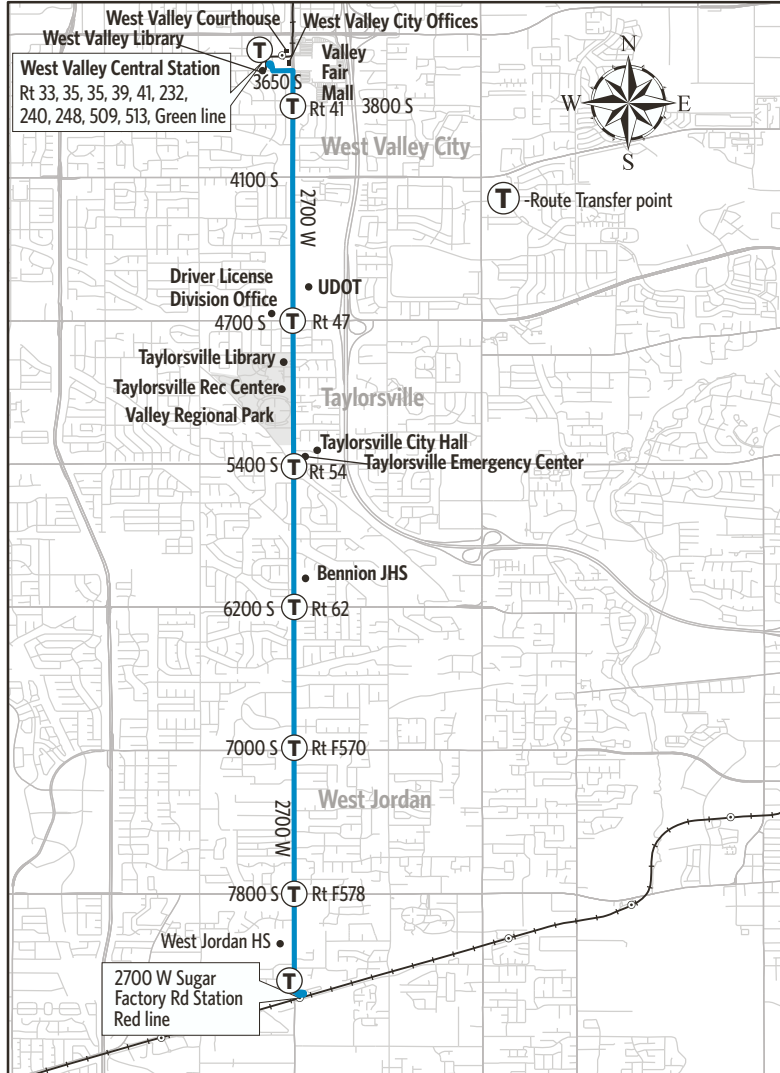

## Route 227 - 2700 West

For Information Call 801-RIDE-UTA (801-743-3882)  
outside Salt Lake County 888-RIDE-UTA (888-743-3882)  
www.rideuta.com

### HOW TO USE THIS SCHEDULE

Determine your timepoint based on when you want to leave or when you want to arrive. Read across for your destination and down for your time and direction of travel. A route map is provided to help you relate to the timepoints shown. Weekday, Saturday & Sunday schedules differ from one another.

## WEEKDAYS

To 2700 W Sugar  
Factory Rd Station

To West Valley  
Central Station

West Valley Central Station	5400 S & 2700 W	7000 S & 2700 W	2700 W Sugar Factory Rd Station
617a	624a	630a	636a
717	724	730	736
817	824	830	836
917	925	931	937
1017	1025	1031	1037
1117	1125	1131	1137
1217p	1225p	1231p	1237p
117	125	131	137
217	225	231	237
317	325	331	337
417	427	434	440
517	529	536	542
617	627	633	639

2700 W Sugar Factory Rd Station	7000 S & 2700 W	5400 S & 2700 W	West Valley Central Station
640a	646a	653a	702a
740	746	753	802
841	847	853	902
941	947	953	1002
1041	1047	1053	1102
1141	1147	1153	1202p
1241p	1247p	1253p	102
140	146	152	202
240	246	252	302
340	346	352	402
440	446	452	502
542	548	553	602