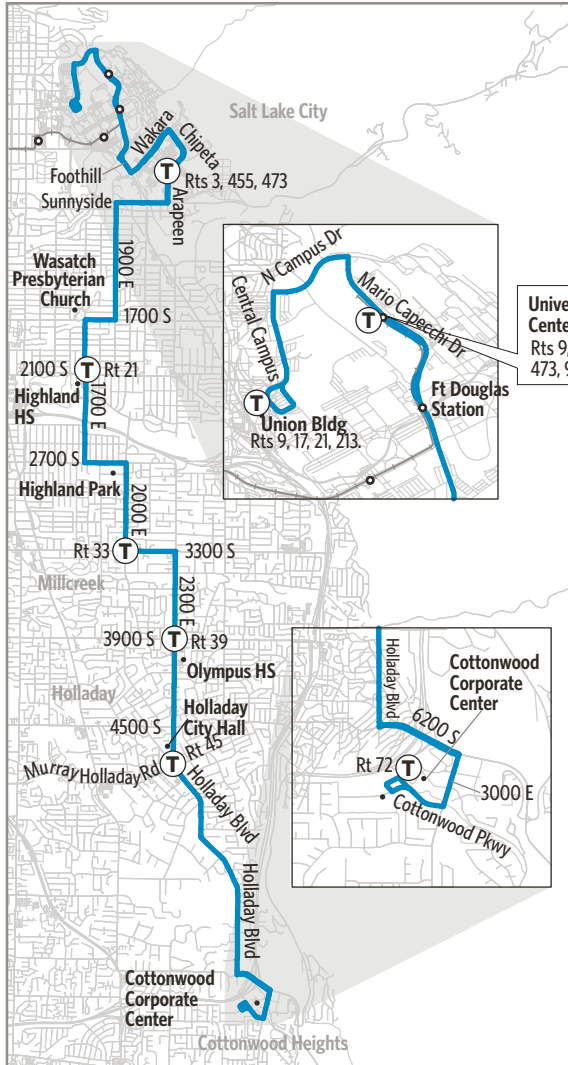

Route 223-2300 East / Holladay Blvd

For Information Call 801-RIDE-UTA (801-743-3882)
 outside Salt Lake County 888-RIDE-UTA (888-743-3882)
www.rideuta.com

223

2300 East/Holladay Blvd

HOW TO USE THIS SCHEDULE

Determine your timepoint based on when you want to leave or when you want to arrive. Read across for your destination and down for your time and direction of travel. A route map is provided to help you relate to the timepoints shown. Weekday, Saturday & Sunday schedules differ from one another.

TRANSFERS

Upon payment of a fare, a transfer is good for travel in any direction, including return trip, for two (2) hours until the time cut. The value of a transfer towards a fare on a more expensive service is the regular cash fare.

UTA  BUS

Effective
 April 2020

WEEKDAYS

To Holladay, Cottonwood Corporate Center

To University of Utah

University Central Campus	Wakara & Chipeta	1000 S & 1900 E	1700 S & 1900 E	2100 S & 1700 E	2700 S & 2000 E	3300 S & 2300 E	3900 S & 2300 E	4500 S & 2300 E	6200 S & Holladay Blvd	2900 E & 6580 S
610a	620a	626a	629a	632a	636a	639a	642a	645a	651a	656a
710	720	726	729	732	736	739	742	745	751	756
810	820	826	829	832	836	839	842	845	851	856
910	920	926	929	932	936	939	942	945	951	956
1010	1020	1026	1029	1032	1036	1039	1042	1045	1051	1056
1110	1120	1126	1129	1132	1136	1139	1142	1145	1151	1156
1210p	1220p	1226p	1229p	1232p	1236p	1239p	1242p	1245p	1251p	1256p
110	120	126	129	132	136	139	142	145	151	156
210	220	226	229	232	236	239	242	245	251	256
310	323	330	333	337	340	345	348	350	357	403
410	423	430	433	437	440	445	448	450	457	503
510	523	530	533	537	540	545	548	550	557	603
610	620	625	629	632	636	640	643	645	650	657
710	720	725	729	732	736	740	743	745	750	757
810	820	825	829	832	836	840	843	845	850	857