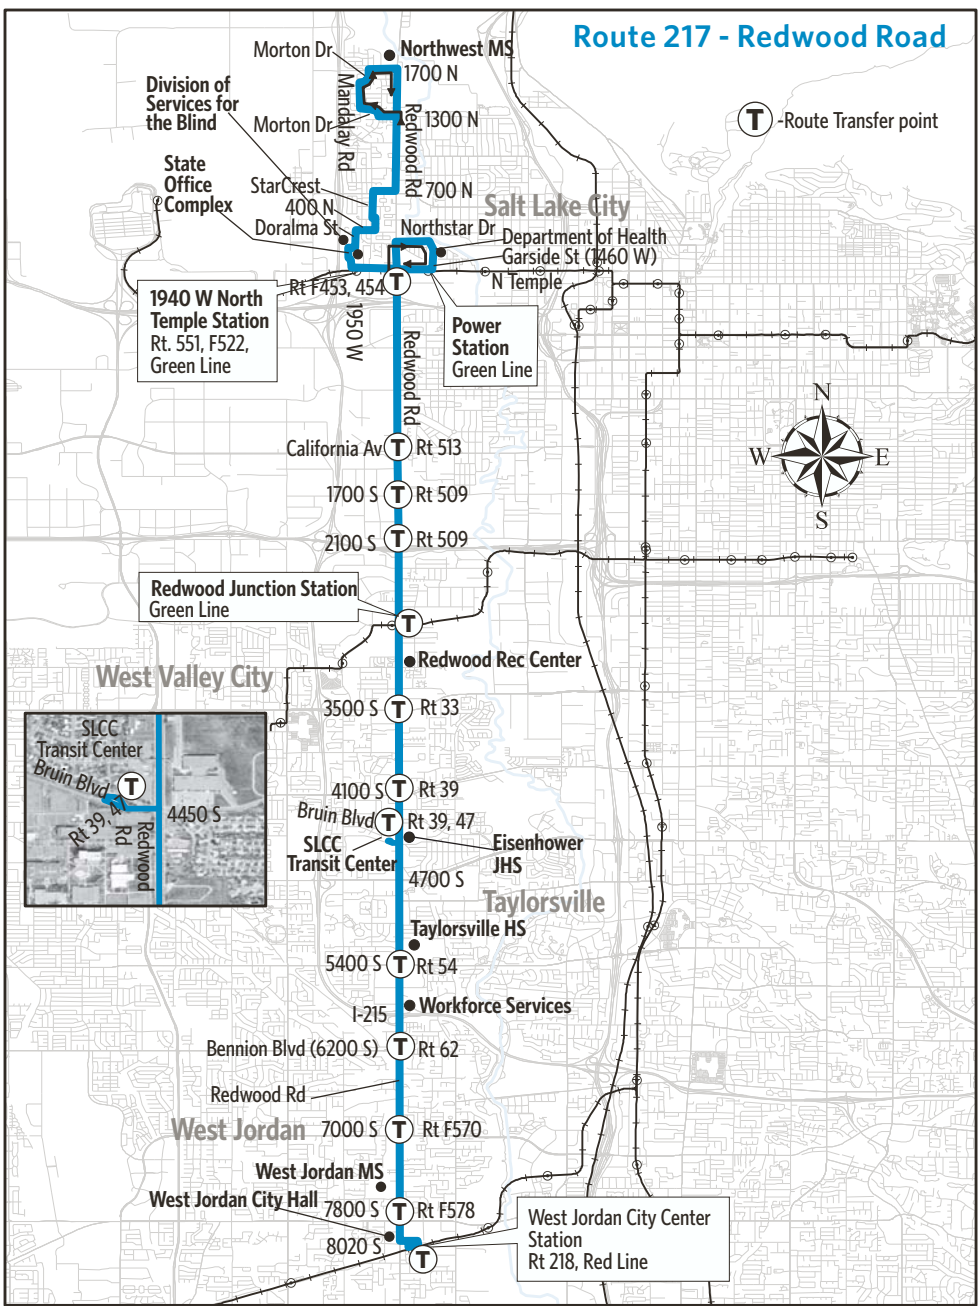

SATURDAY

To West Jordan City Center Station

Table with 14 columns representing bus stops from 1300 N & 1754 W to West Jordan City Center Station. Rows contain departure times for each stop.

To Rose Park

Table with 14 columns representing bus stops from West Jordan City Center Station to 1300 N & 1754 W. Rows contain departure times for each stop.

For Information Call 801-RIDE-UTA (801-743-3882) outside Salt Lake County 888-RIDE-UTA (888-743-3882) www.rideuta.com

217

HOW TO USE THIS SCHEDULE

Determine your timepoint based on when you want to leave or when you want to arrive. Read across for your destination and down for your time and direction of travel.

UTA SERVICE DIRECTORY

- General Information, Schedules, Trip Planning and Customer Feedback: 801-RIDE-UTA (801-743-3882)
Outside Salt Lake County call 888-RIDE-UTA (888-743-3882)
For 24 hour automated service for next bus available use option 1. Have stop number and 3 digit route number (use 0 or 00 if number is not 3 digits).

TRANSFERS

Upon payment of a fare, a transfer is good for travel in any direction, including return trip, for two (2) hours until the time cut. The value of a transfer towards a fare on a more expensive service is the regular cash fare.