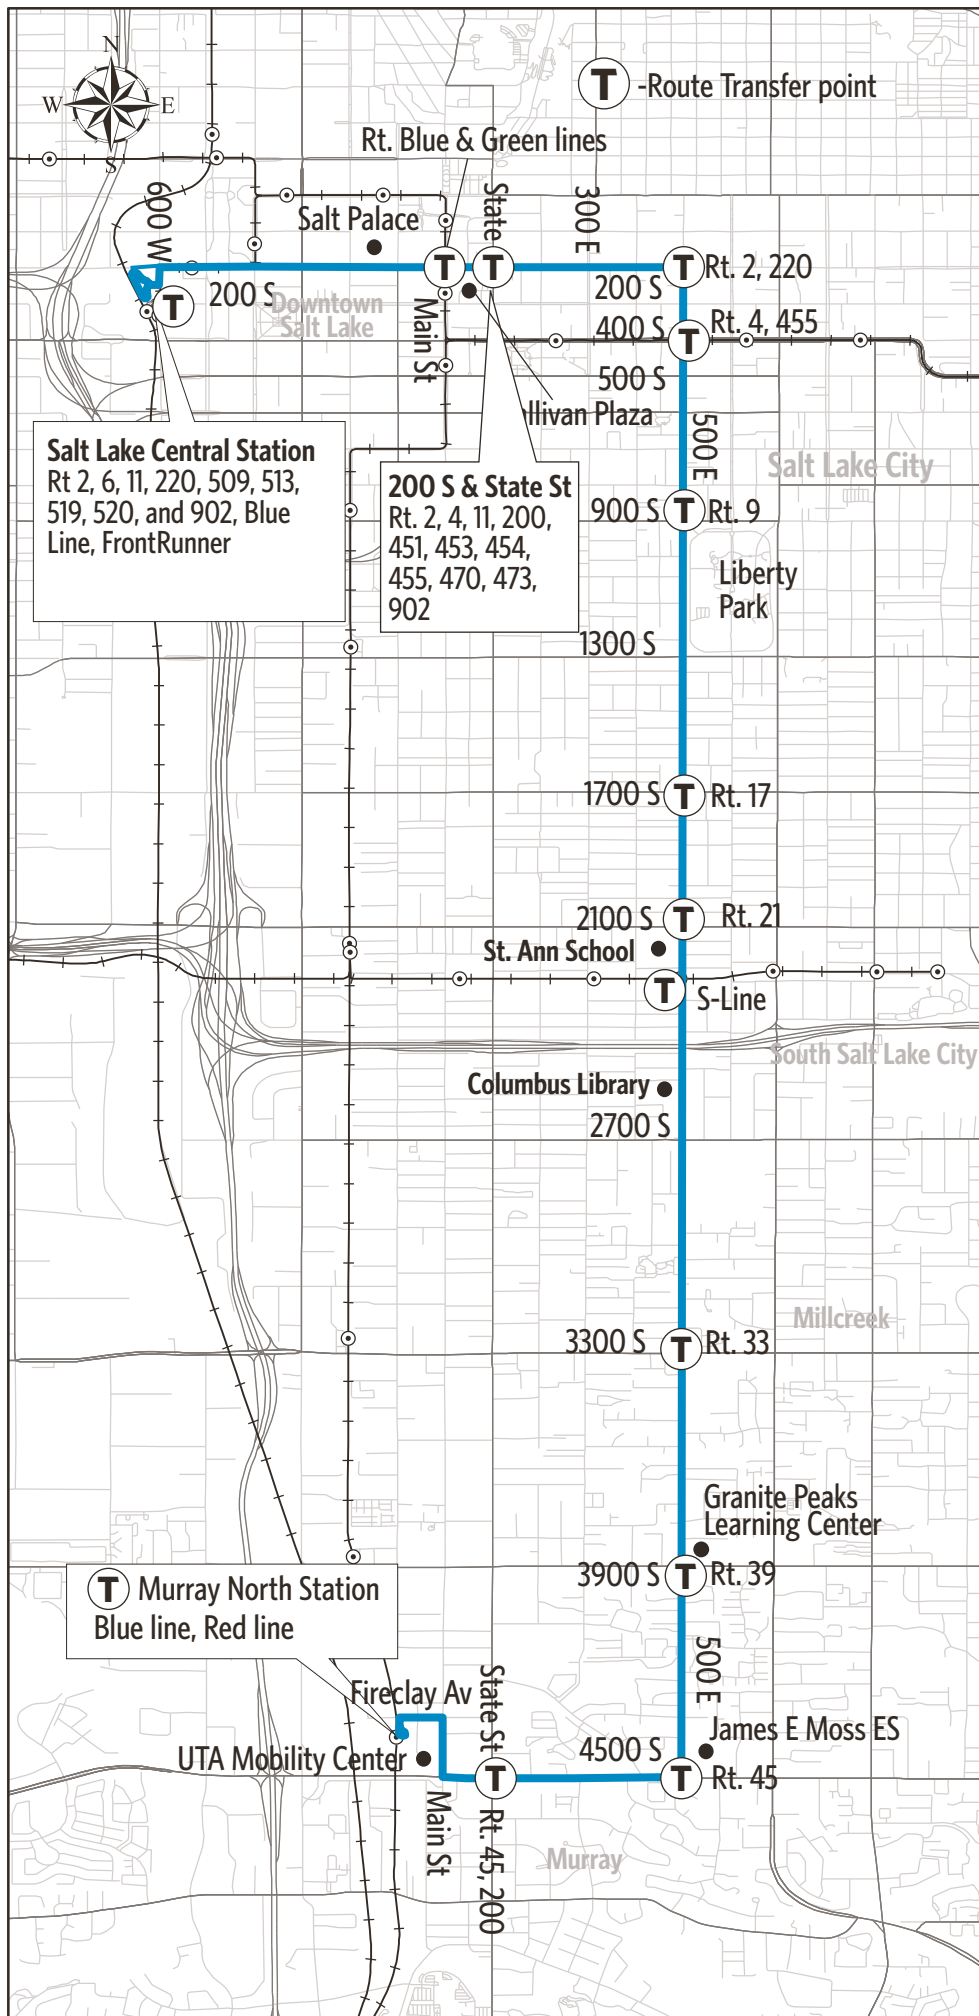

Route 205 - 500 East

SEE SOMETHING? SAY SOMETHING!

To contact UTA police:
Call: 801-287-EYES (801-287-3937)
Or Text UTATIP and your tip to 274637

INTERPRETER

801-RIDE-UTA
call (801-743-3882)
Toll-Free (888-743-3882)

Intérprete 口譯 thông dịch viên
해석자 tumač переводчик
インタプリタ Dolmetscher 通譯

For Information Call 801-RIDE-UTA (801-743-3882)
outside Salt Lake County 888-RIDE-UTA (888-743-3882)
www.rideuta.com

205

500 East

HOW TO USE THIS SCHEDULE

Determine your timepoint based on when you want to leave or when you want to arrive. Read across for your destination and down for your time and direction of travel. A route map is provided to help you relate to the timepoints shown. Weekday, Saturday & Sunday schedules differ from one another.

UTA SERVICE DIRECTORY

- General Information, Schedules, Trip Planning and Customer Feedback: 801-RIDE-UTA (801-743-3882)
- Outside Salt Lake County call 888-RIDE-UTA (888-743-3882)
- For 24 hour automated service for next bus available use option 1. Have stop number and 3 digit route number (use 0 or 00 if number is not 3 digits).
- Pass By Mail Information 801-287-2204
- For Employment information please visit <http://www.rideuta.com/careers/>
- Travel Training 801-287-2275

LOST AND FOUND

Weber/South Davis: 801-626-1207 option 3
Utah County: 801-227-8923
Salt Lake County: 801-287-4664

FARES

Exact Fare is required. Fares are subject to change.

ACCESSIBLE SERVICE

Wheelchair accessible buses are available on all routes. Alternate format schedules are available upon request. Telephone communication for deaf/hearing impaired persons is available by dialing 711.

TRANSFERS

Upon payment of a fare, a transfer is good for travel in any direction, including return trip, for two (2) hours until the time cut. The value of a transfer towards a fare on a more expensive service is the regular cash fare.

BIKES ON BUSES

The Bikes on Buses service is available on all buses, except Paratransit.

HOLIDAYS

Please check rideuta.com for holiday service information.