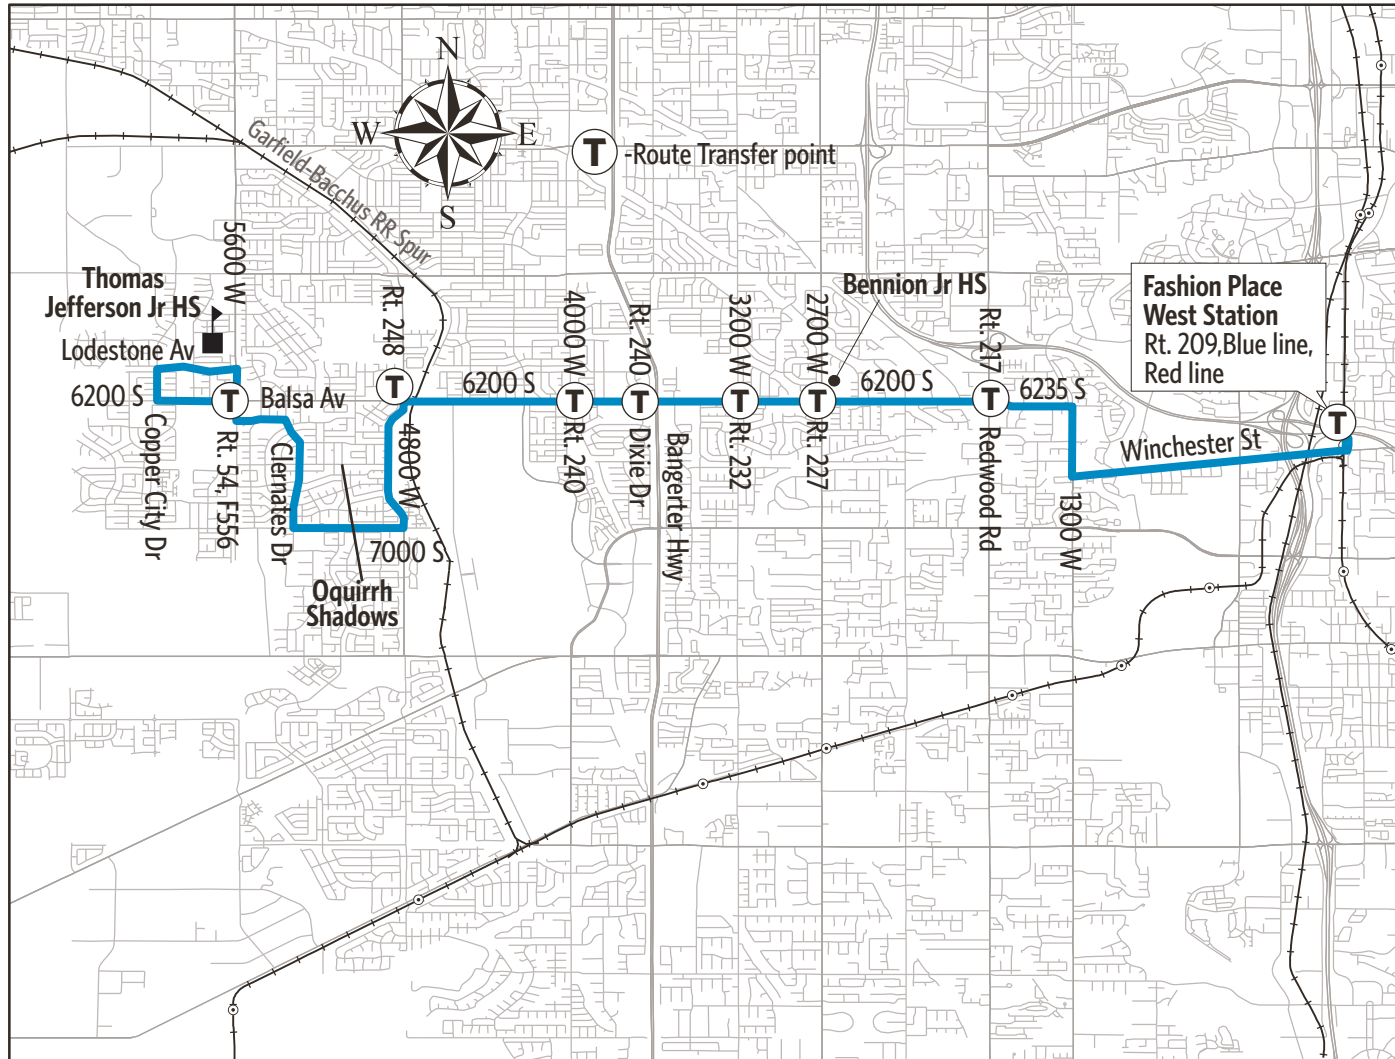

Upon payment of a fare, a transfer is good for travel in any direction, including return trip, for two (2) hours until the time cut. The value of a transfer towards a fare on a more expensive service is the regular cash fare.

Route 62 - 6200 South

SATURDAY

To Oquirrh Shadows (6200 S 5600 W)

Fashion Place West Station	6200 S & Redwood Rd	6200 S & 3200 W	6200 S & Cougar Ln	6200 S & 5600 W (EB)
604a	611a	616a	622a	639a
704	711	716	722	739
804	811	816	822	839
904	911	916	922	939
1004	1011	1016	1022	1039
1104	1111	1116	1122	1139
1204p	1211p	1215p	1222p	1239p
104	111	115	122	139
204	211	215	222	239
304	311	316	326	343
404	411	416	426	443
504	511	516	526	543
604	611	616	626	643
704	711	716	726	743
804	811	816	826	843
904	911	916	926	943

Timepoints are approximate and may vary due to road and traffic conditions