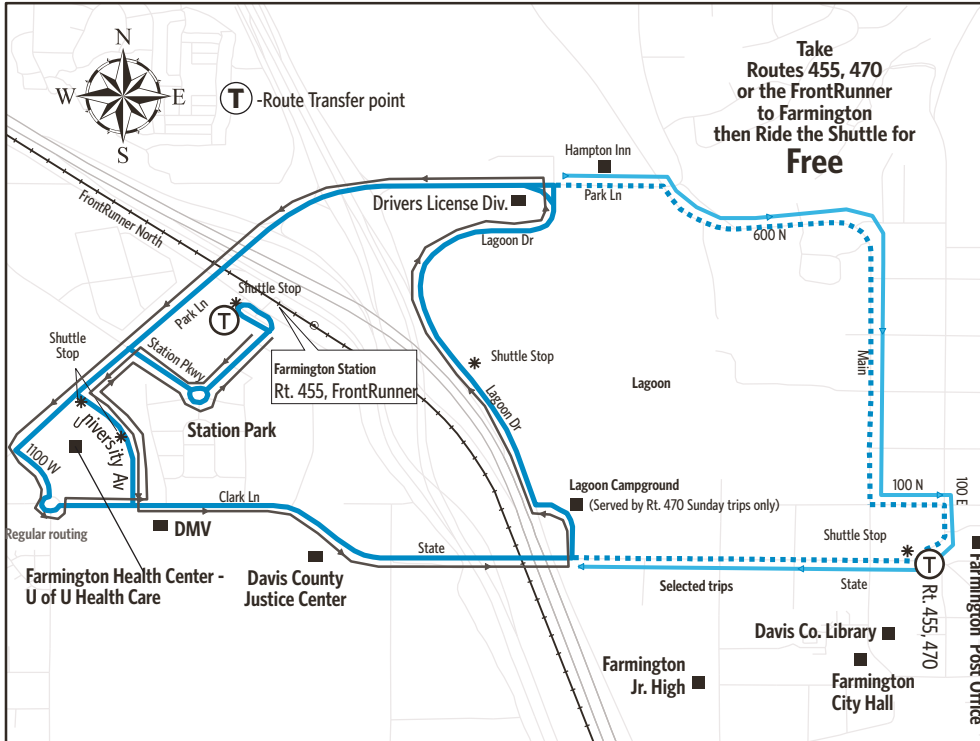

Rt 667 Lagoon/Station Park Shuttle

For Information Call 801-RIDE-UTA (801-743-3882)
outside Salt Lake County 888-RIDE-UTA (888-743-3882)
www.rideuta.com

667

HOW TO USE THIS SCHEDULE

Determine your timepoint based on when you want to leave or when you want to arrive. Read across for your destination and down for your time and direction of travel. A route map is provided to help you relate to the timepoints shown. Weekday, Saturday & Sunday schedules differ from one another.

Lagoon Shuttle
Farmington Station
Station Park
Downtown Farmington
Hampton Inn Farmington

Lagoon opens:

Saturday service starts Sat. March 28
Weekday Service starts Fri. May 29

Frightmares

Fridays in September and October:
UTA will provide full Weekday (LW)
Service for Frightmares (September 18,
25, October 2, 9, 16, 23 and 30).